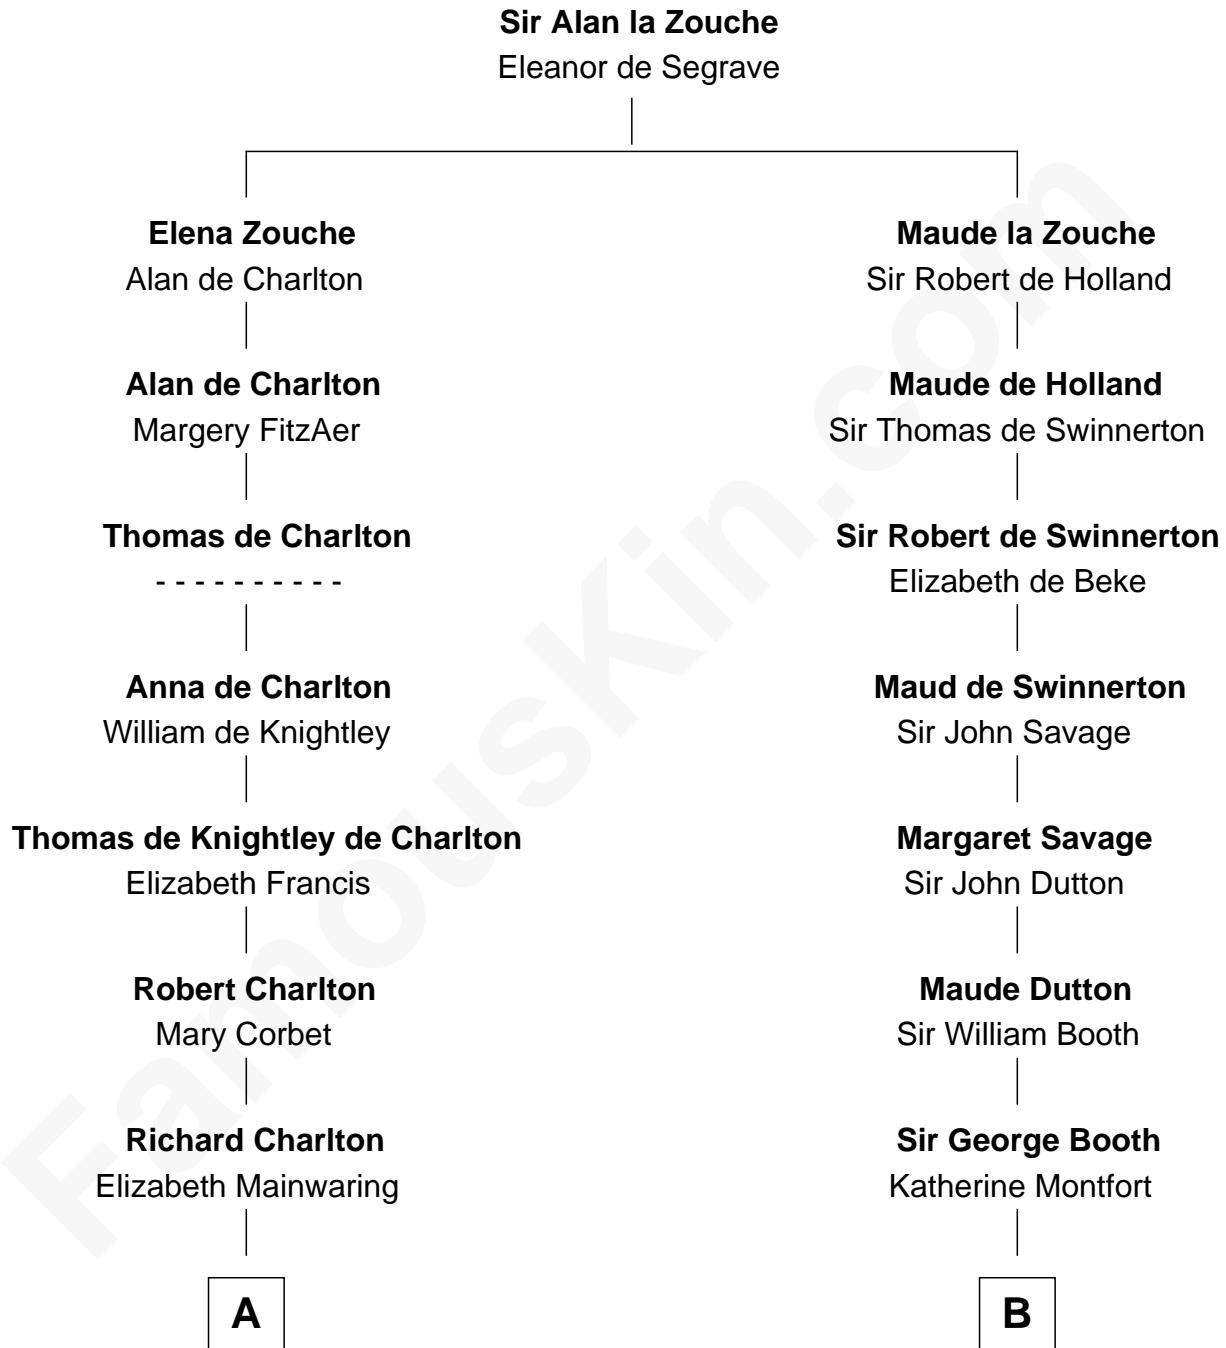

FamousKin.com

Relationship Chart of

Alice (Lee) Roosevelt

First Wife of President Theodore Roosevelt

18th cousin 2 times removed of

Stephen A. Douglas

Participated in Lincoln-Douglas Debates