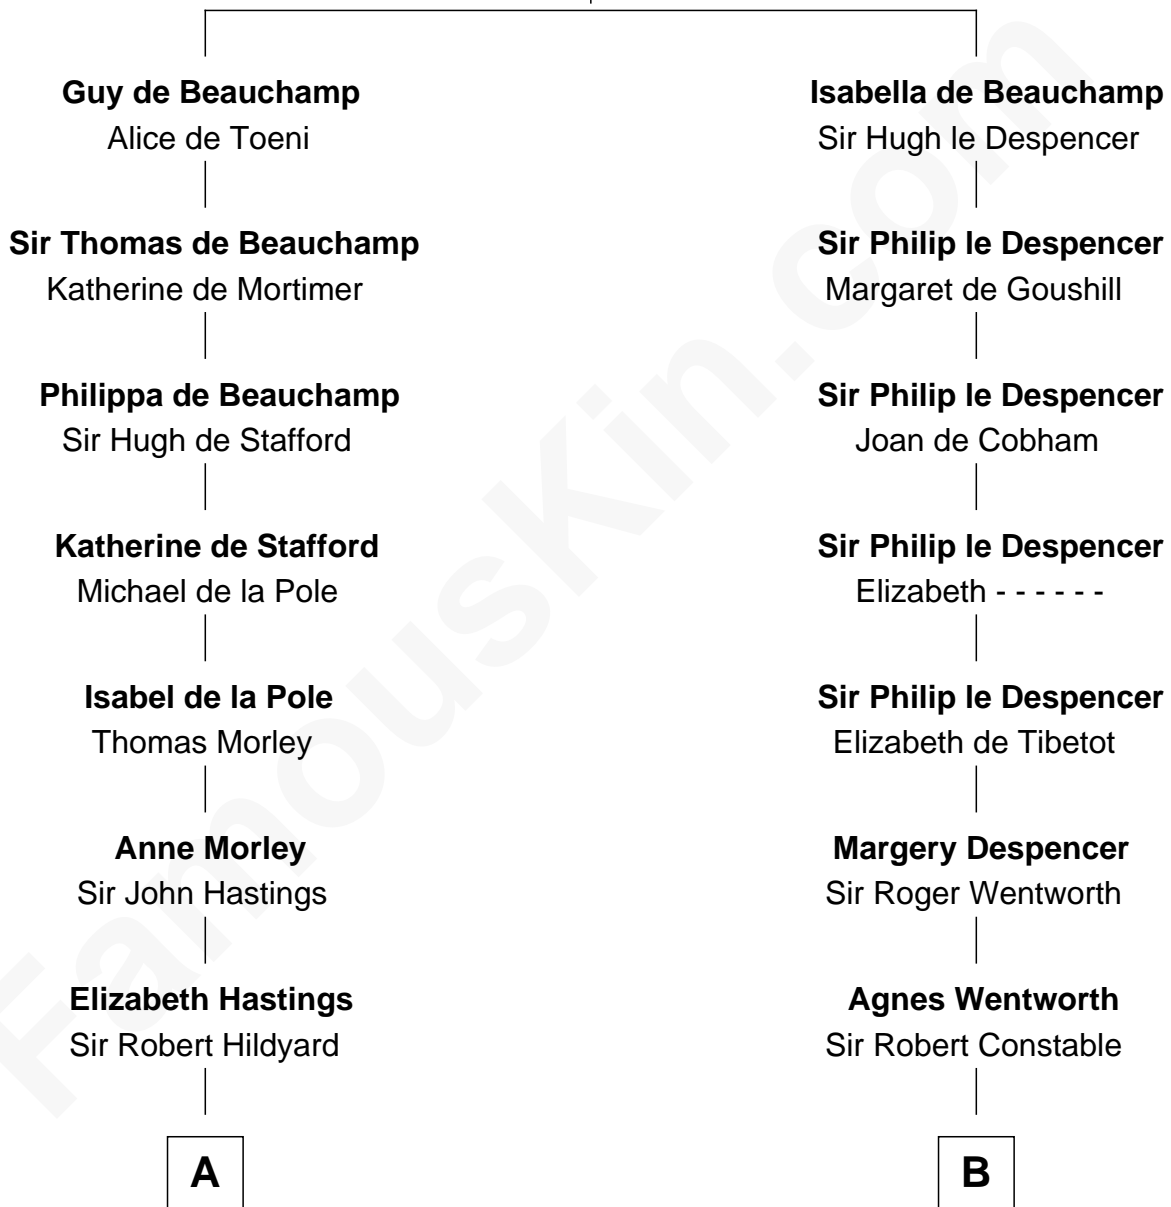

## Relationship Chart of

### Alice (Lee) Roosevelt

*First Wife of President Theodore Roosevelt*

21st cousin of

**Katharine Hepburn**  
*Movie Actress*

**William de Beauchamp**  
Maud FitzJohn

**C**

**Nancy Clarke**

Francis Cabot

**Mary Ann Cabot**

Nathaniel Cabot Lee

**John Clarke Lee**

Harriet Paine Rose

**George Cabot Lee**

Caroline Watts Haskell

**Alice (Lee) Roosevelt**

*Wife of President Theodore Roosevelt*