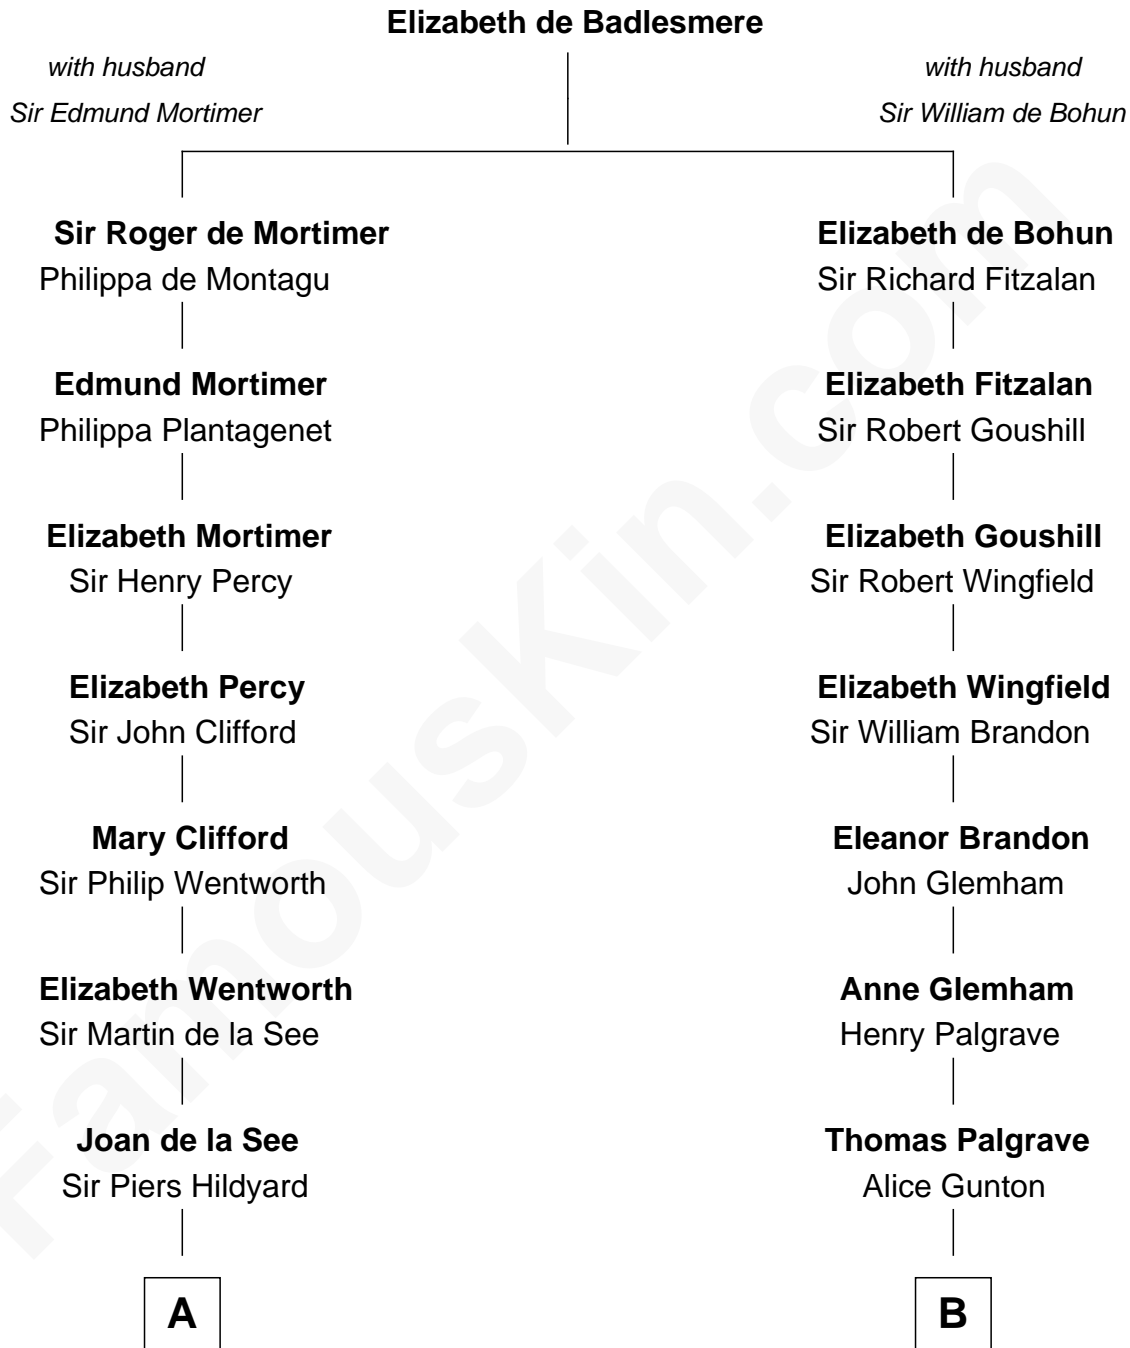

## Relationship Chart of

### Alice (Lee) Roosevelt

*First Wife of President Theodore Roosevelt*

**12th cousin 8 times removed of**

**Roger Sherman**

*Signer of the Declaration of Independence*

**C**

—  
**Mary Ann Cabot**  
Nathaniel Cabot Lee