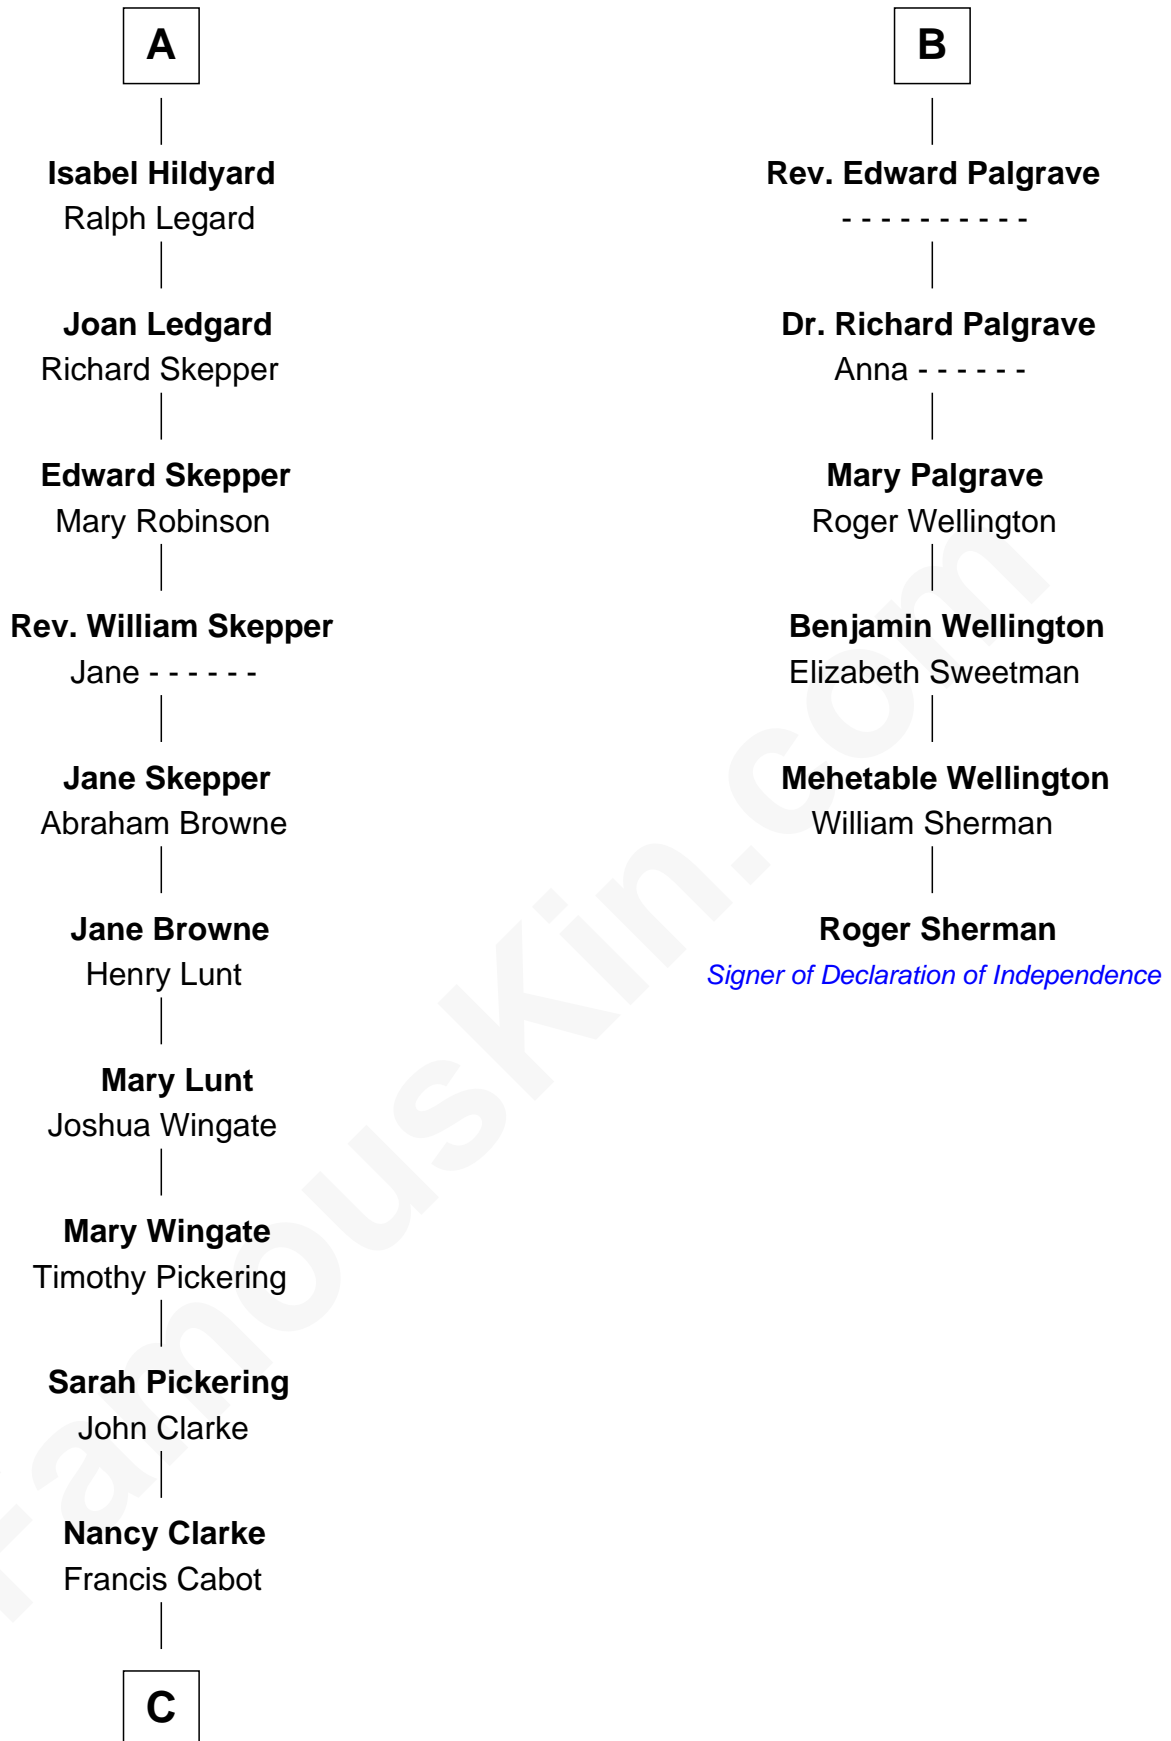

## Relationship Chart of

### Alice (Lee) Roosevelt

*First Wife of President Theodore Roosevelt*

**12th cousin 8 times removed of**

**Roger Sherman**

*Signer of the Declaration of Independence*

**C**

—  
**Mary Ann Cabot**  
Nathaniel Cabot Lee

—  
**John Clarke Lee**  
Harriet Paine Rose

—  
**George Cabot Lee**  
Caroline Watts Haskell

—  
**Alice (Lee) Roosevelt**  
*Wife of President Theodore Roosevelt*

FamousKin.com