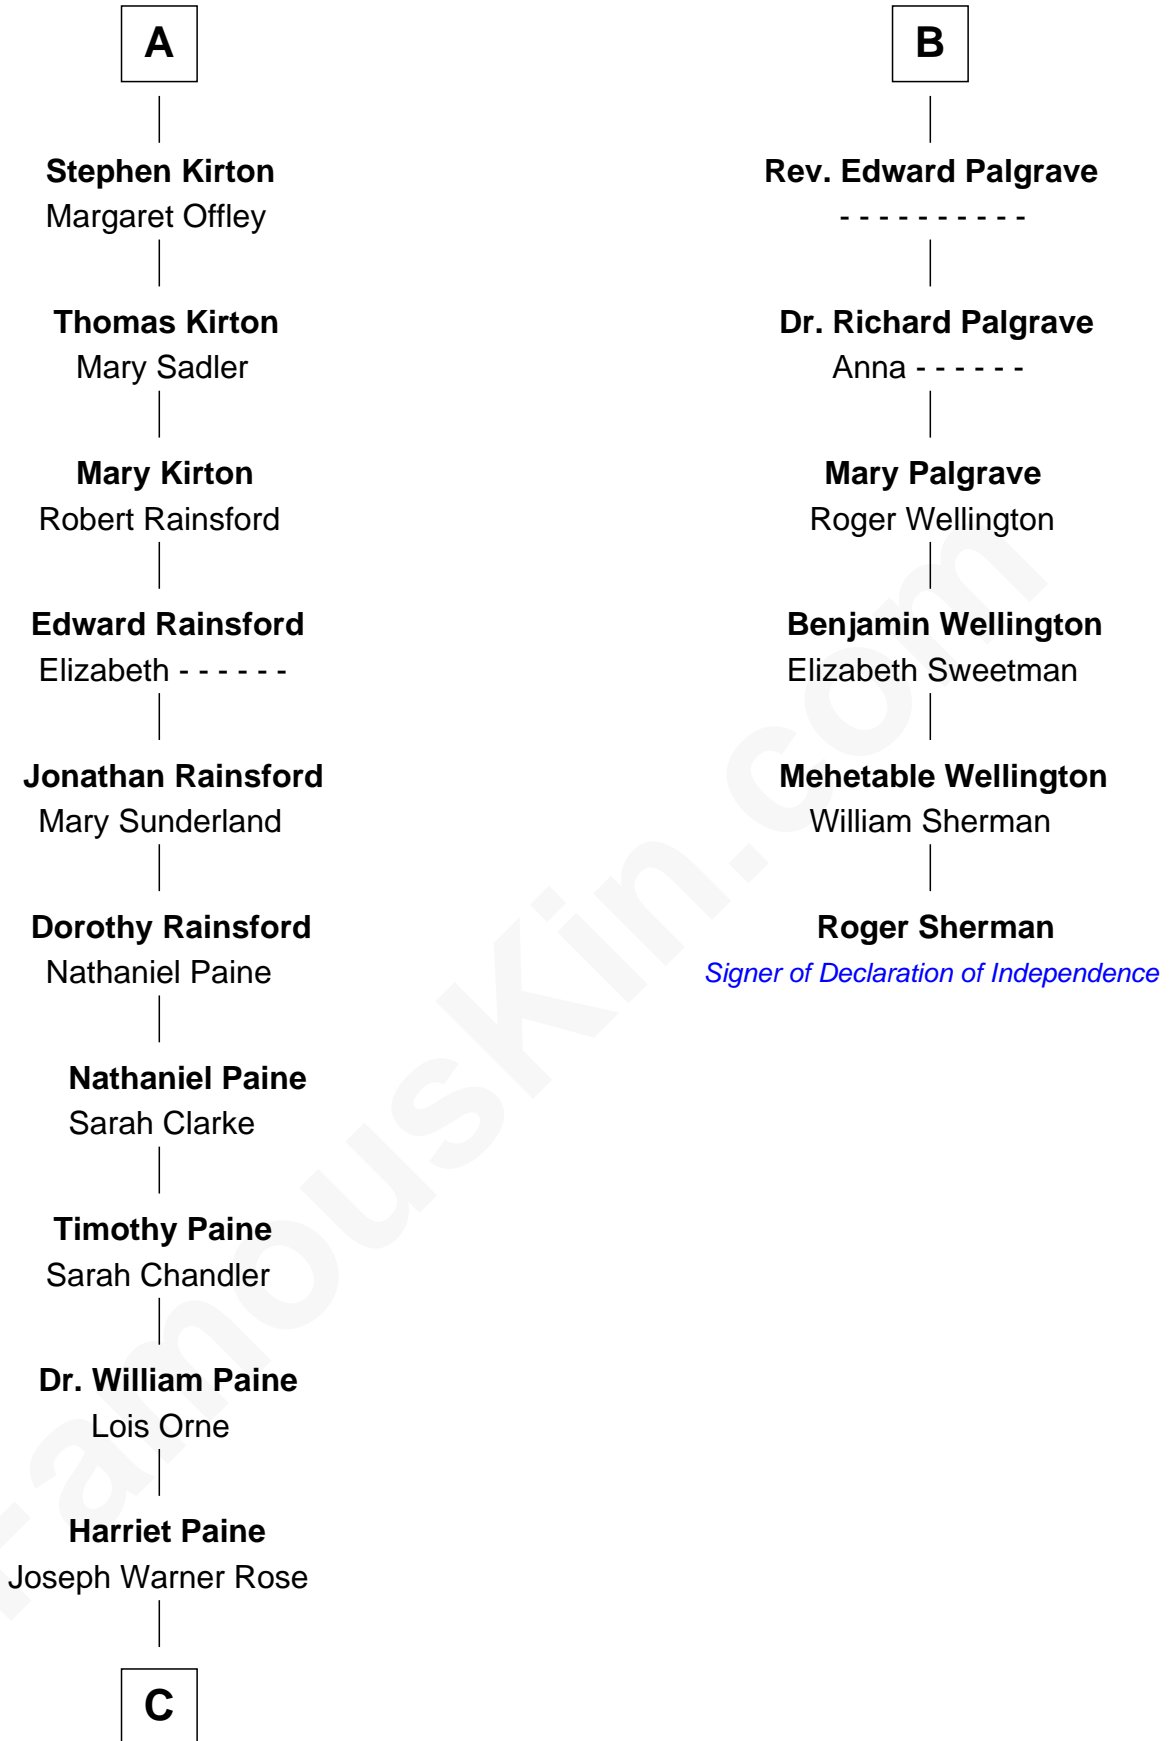

FamousKin.com

Relationship Chart of

Alice (Lee) Roosevelt

First Wife of President Theodore Roosevelt

12th cousin 7 times removed of

Roger Sherman

Signer of the Declaration of Independence

C

—
Harriet Paine Rose

John Clarke Lee

—
George Cabot Lee

Caroline Watts Haskell

—
Alice (Lee) Roosevelt

Wife of President Theodore Roosevelt

FamousKin.com