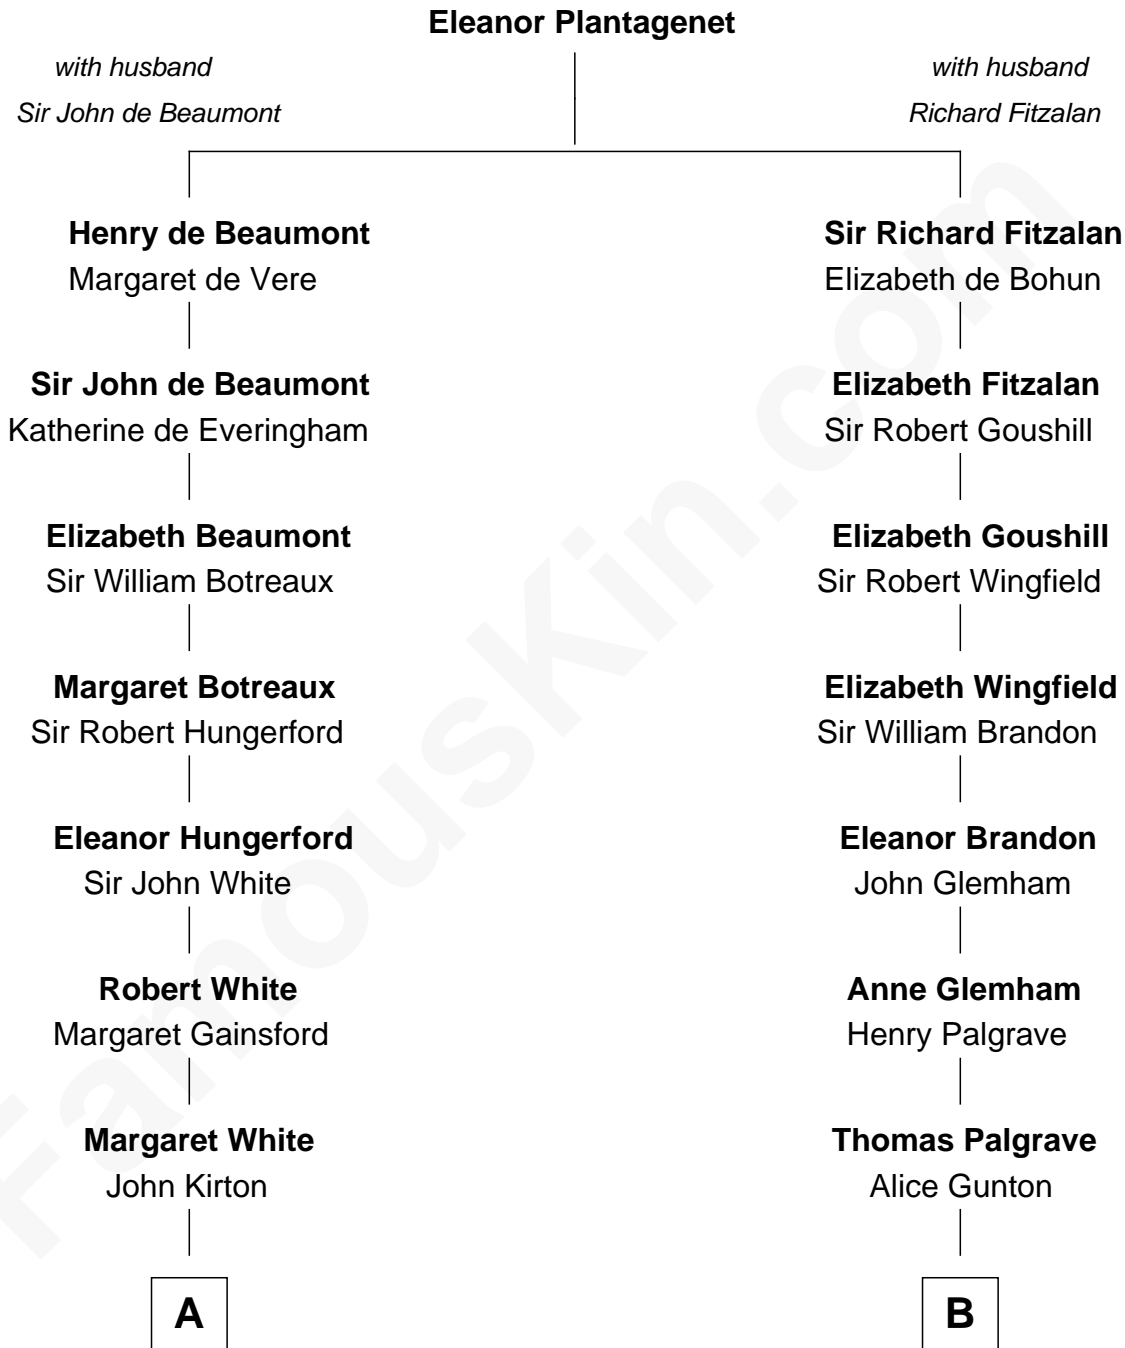

FamousKin.com

Relationship Chart of

Alice (Lee) Roosevelt

First Wife of President Theodore Roosevelt

12th cousin 7 times removed of

Roger Sherman

Signer of the Declaration of Independence

C

—
Harriet Paine Rose

John Clarke Lee

—
George Cabot Lee

Caroline Watts Haskell

—
Alice (Lee) Roosevelt

Wife of President Theodore Roosevelt

FamousKin.com