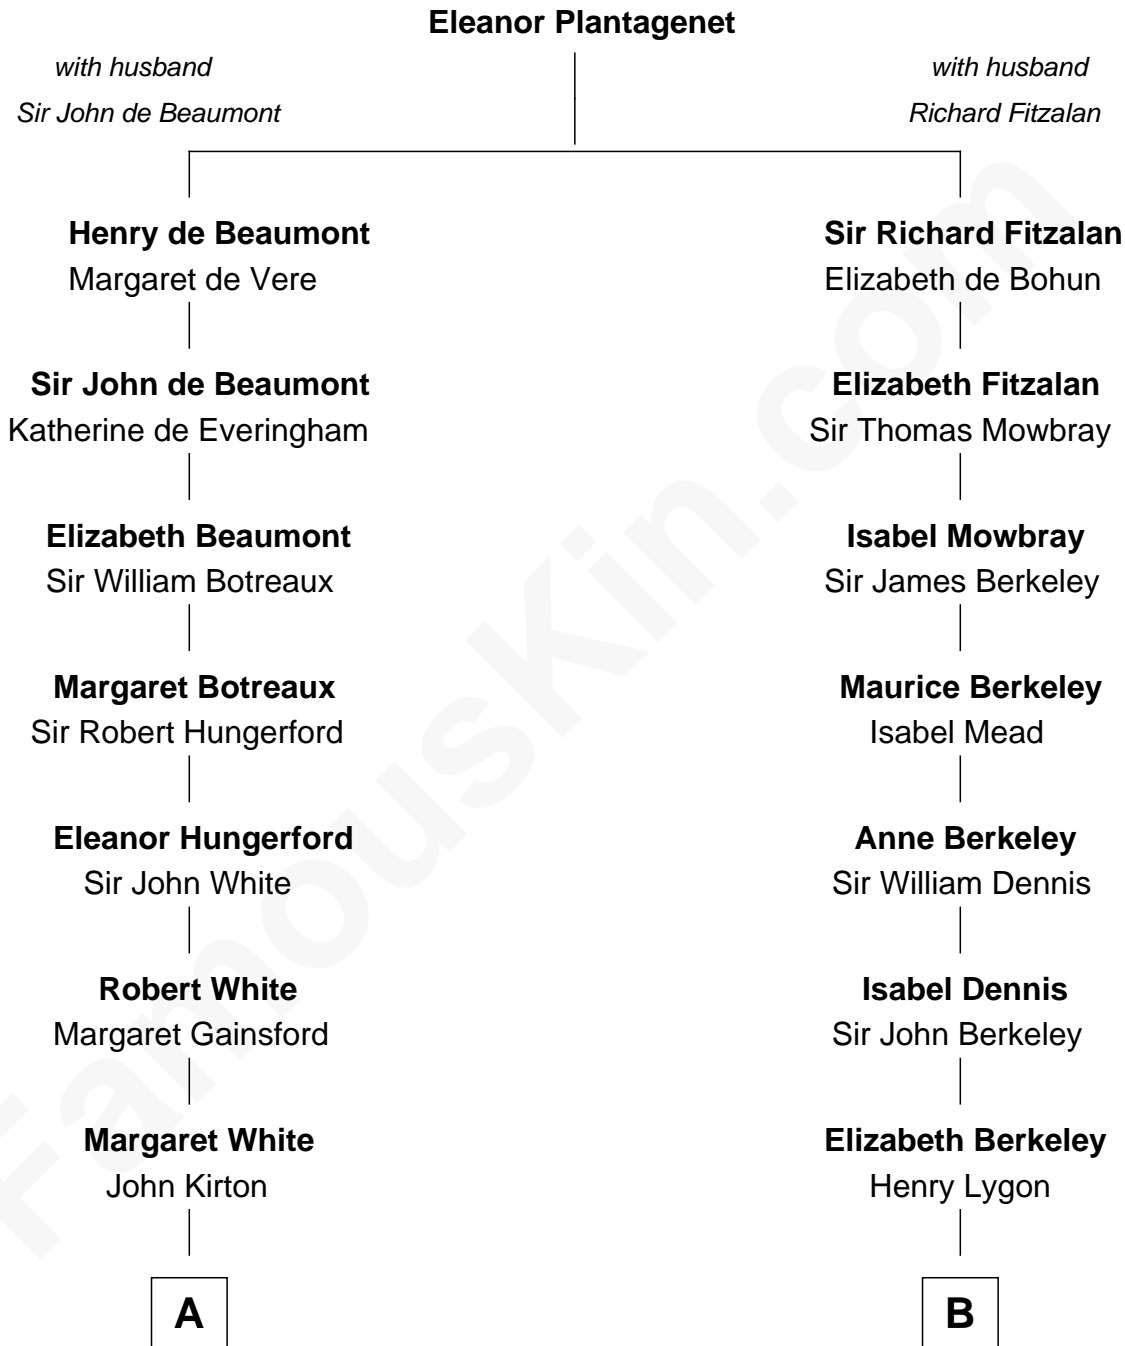

FamousKin.com

Relationship Chart of

Alice (Lee) Roosevelt

First Wife of President Theodore Roosevelt

17th cousin 2 times removed of

General Douglas MacArthur

U.S. Army - World War II

C

—
Harriet Paine Rose

John Clarke Lee

—
George Cabot Lee

Caroline Watts Haskell

—
Alice (Lee) Roosevelt

Wife of President Theodore Roosevelt

FamousKin.com