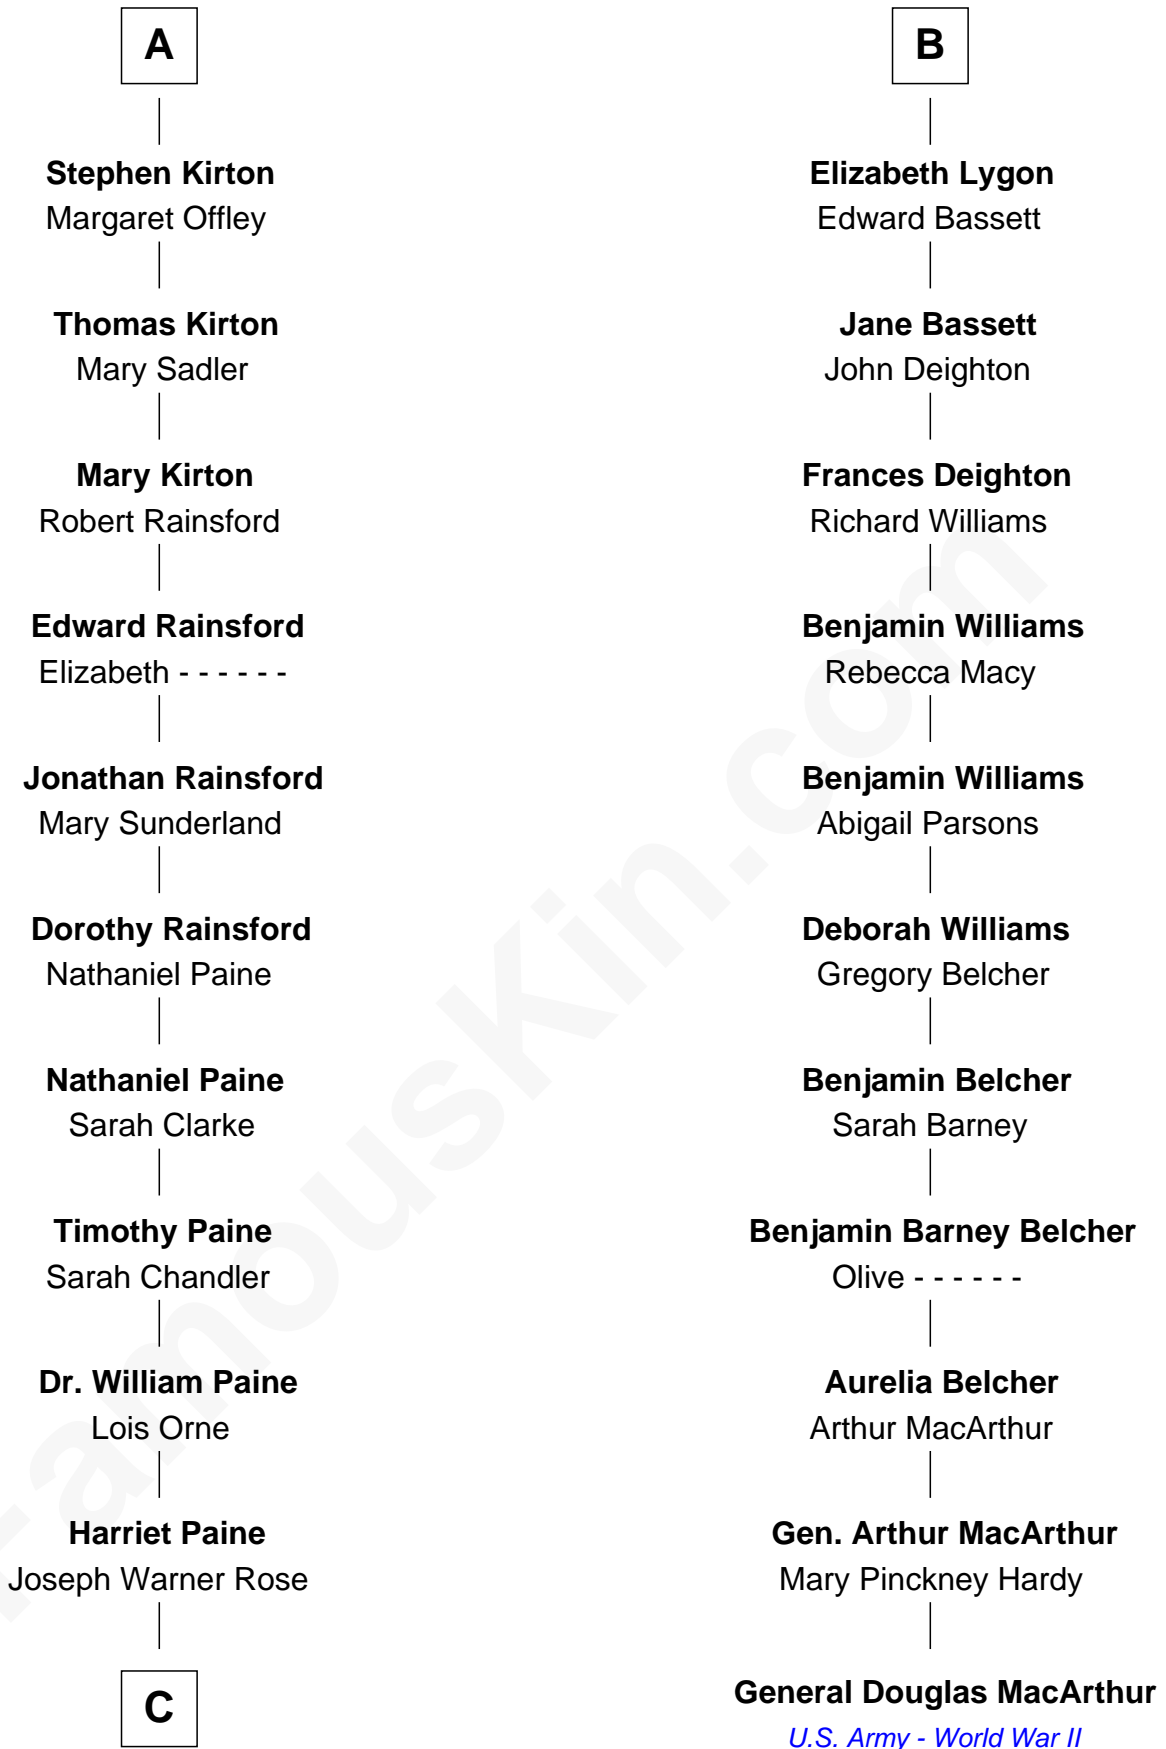

FamousKin.com

Relationship Chart of

Alice (Lee) Roosevelt

First Wife of President Theodore Roosevelt

17th cousin 2 times removed of

General Douglas MacArthur

U.S. Army - World War II

C

—
Harriet Paine Rose

John Clarke Lee

—
George Cabot Lee

Caroline Watts Haskell

—
Alice (Lee) Roosevelt

Wife of President Theodore Roosevelt

FamousKin.com