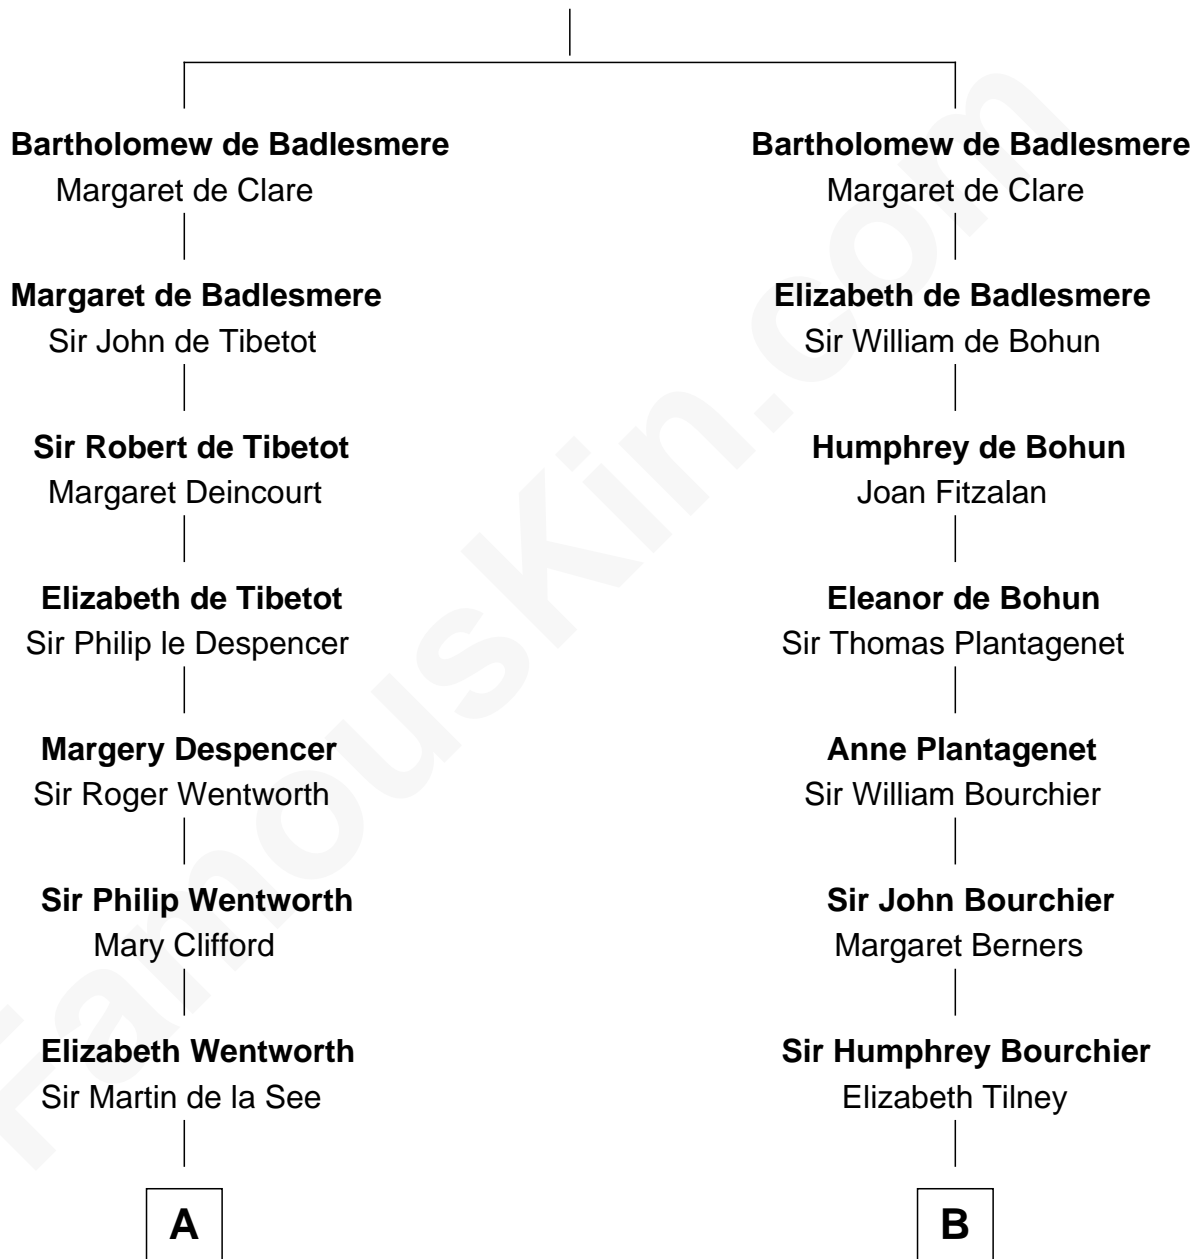

FamousKin.com

Relationship Chart of

Alice (Lee) Roosevelt

First Wife of President Theodore Roosevelt

21st cousin of

Frank Lloyd Wright
American Architect

Gunselm de Badlesmere

C

Nancy Clarke
Francis Cabot

Mary Ann Cabot
Nathaniel Cabot Lee

John Clarke Lee
Harriet Paine Rose

George Cabot Lee
Caroline Watts Haskell

Alice (Lee) Roosevelt
Wife of President Theodore Roosevelt

D

Capt. Russell Hubbard
Mary Gray