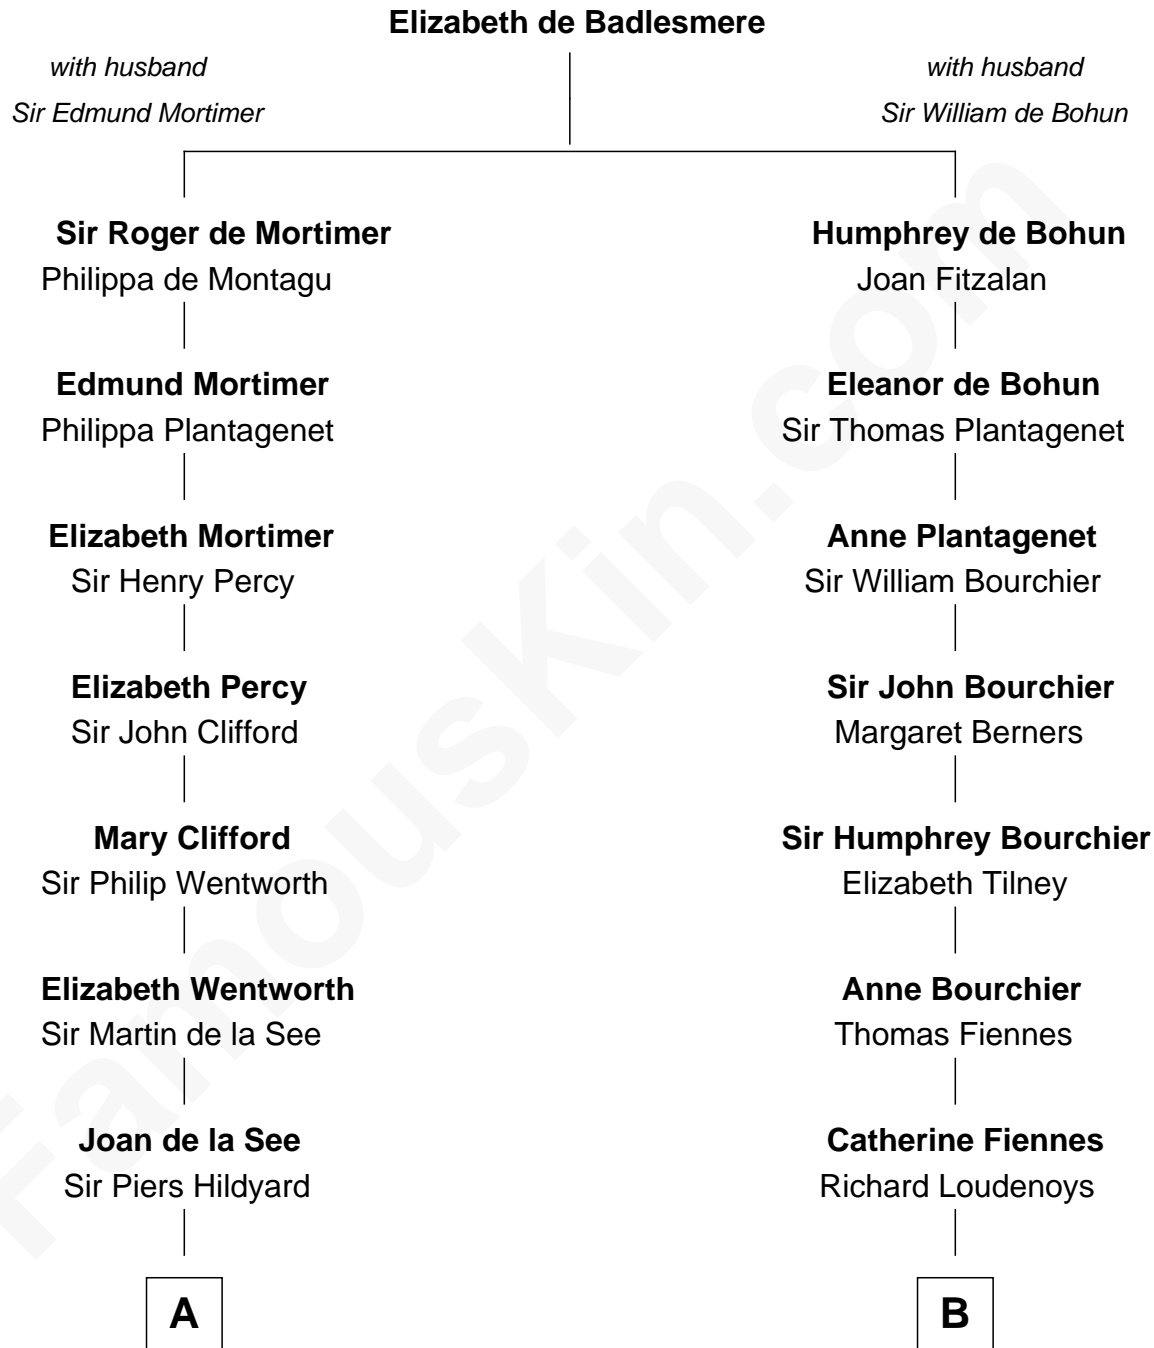

FamousKin.com

Relationship Chart of

Alice (Lee) Roosevelt

First Wife of President Theodore Roosevelt

19th cousin 1 time removed of

Frank Lloyd Wright
American Architect

C

Mary Ann Cabot
Nathaniel Cabot Lee

John Clarke Lee
Harriet Paine Rose

George Cabot Lee
Caroline Watts Haskell

Alice (Lee) Roosevelt
Wife of President Theodore Roosevelt

D

Rev. David Wright
Abigail Goddard

William Carey Wright
Anna Lloyd Jones