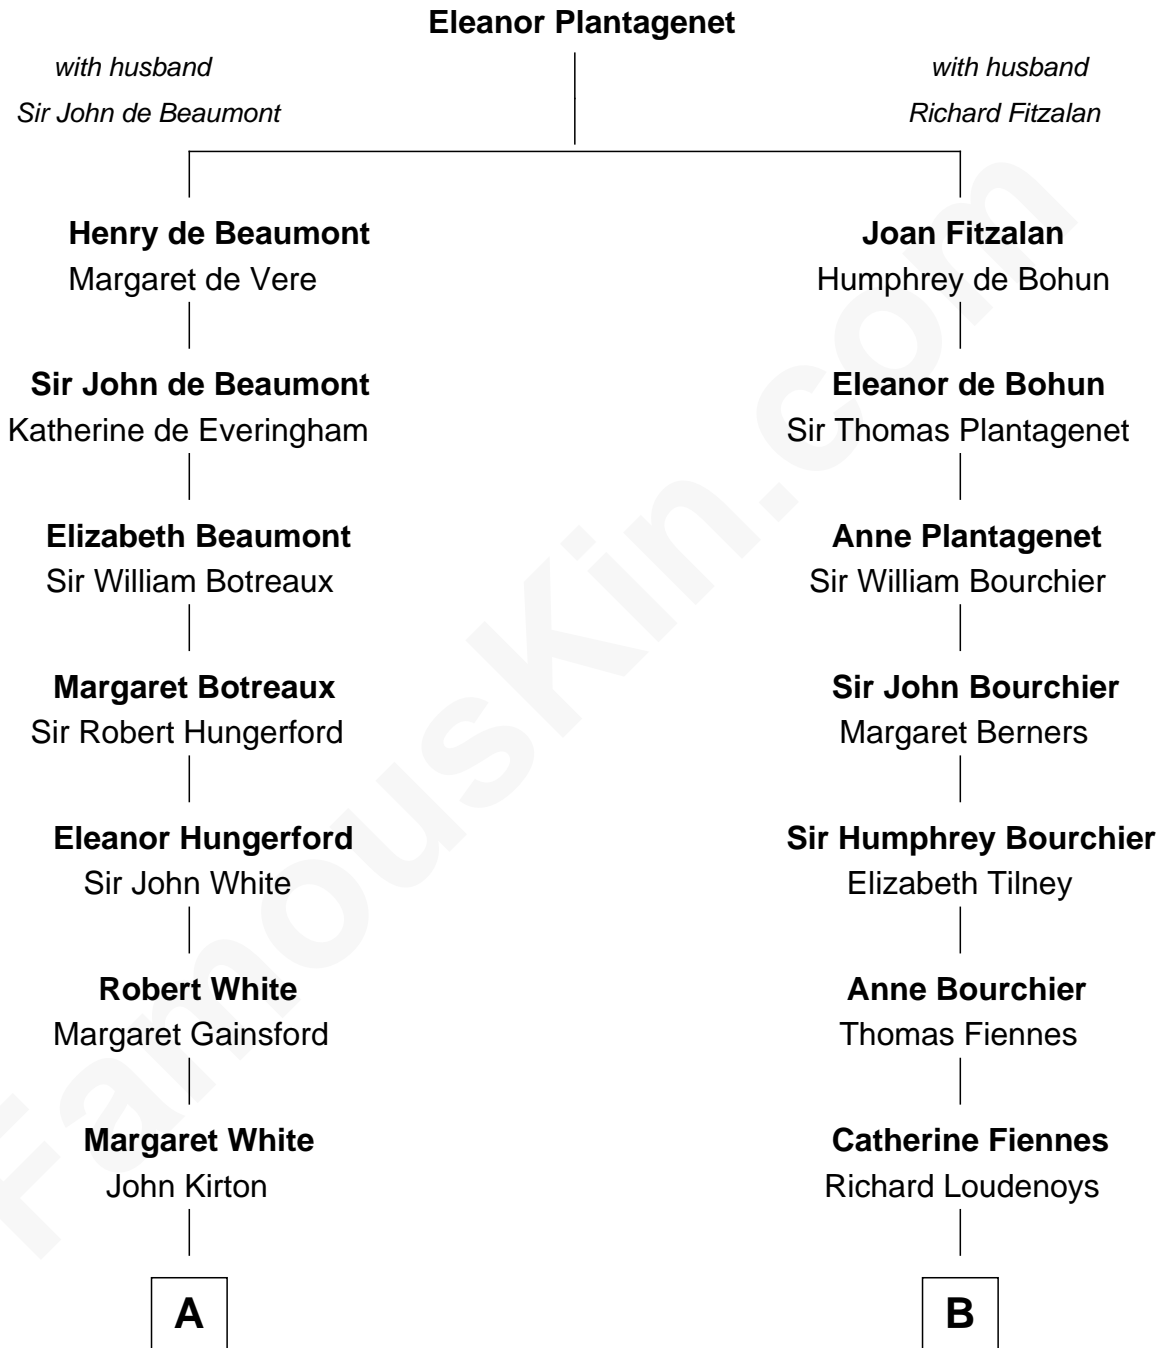

# FamousKin.com

## Relationship Chart of

### Alice (Lee) Roosevelt

*First Wife of President Theodore Roosevelt*

19th cousin of

**Frank Lloyd Wright**  
*American Architect*

**C**

**Harriet Paine Rose**

John Clarke Lee

**George Cabot Lee**