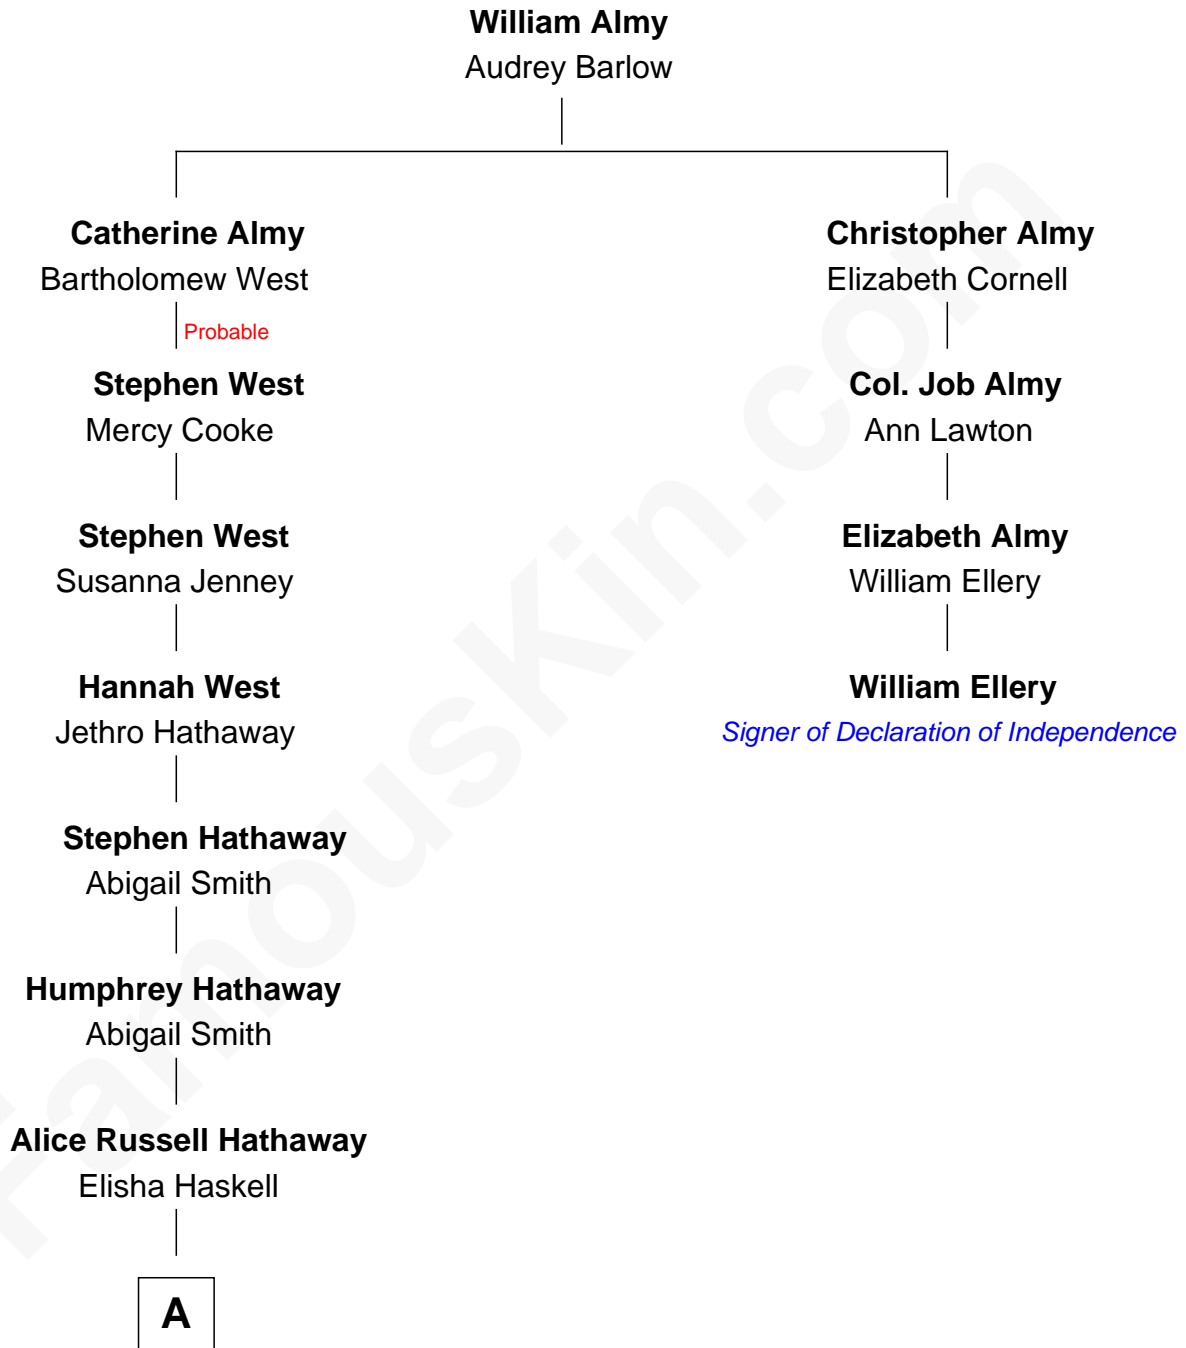

## Relationship Chart of

### Alice (Lee) Roosevelt

*First Wife of President Theodore Roosevelt*

3rd cousin 5 times removed of

**William Ellery**

*Signer of the Declaration of Independence*

**A**

—  
**Caroline Watts Haskell**

George Cabot Lee

—  
**Alice (Lee) Roosevelt**

*Wife of President Theodore Roosevelt*

FamousKin.com