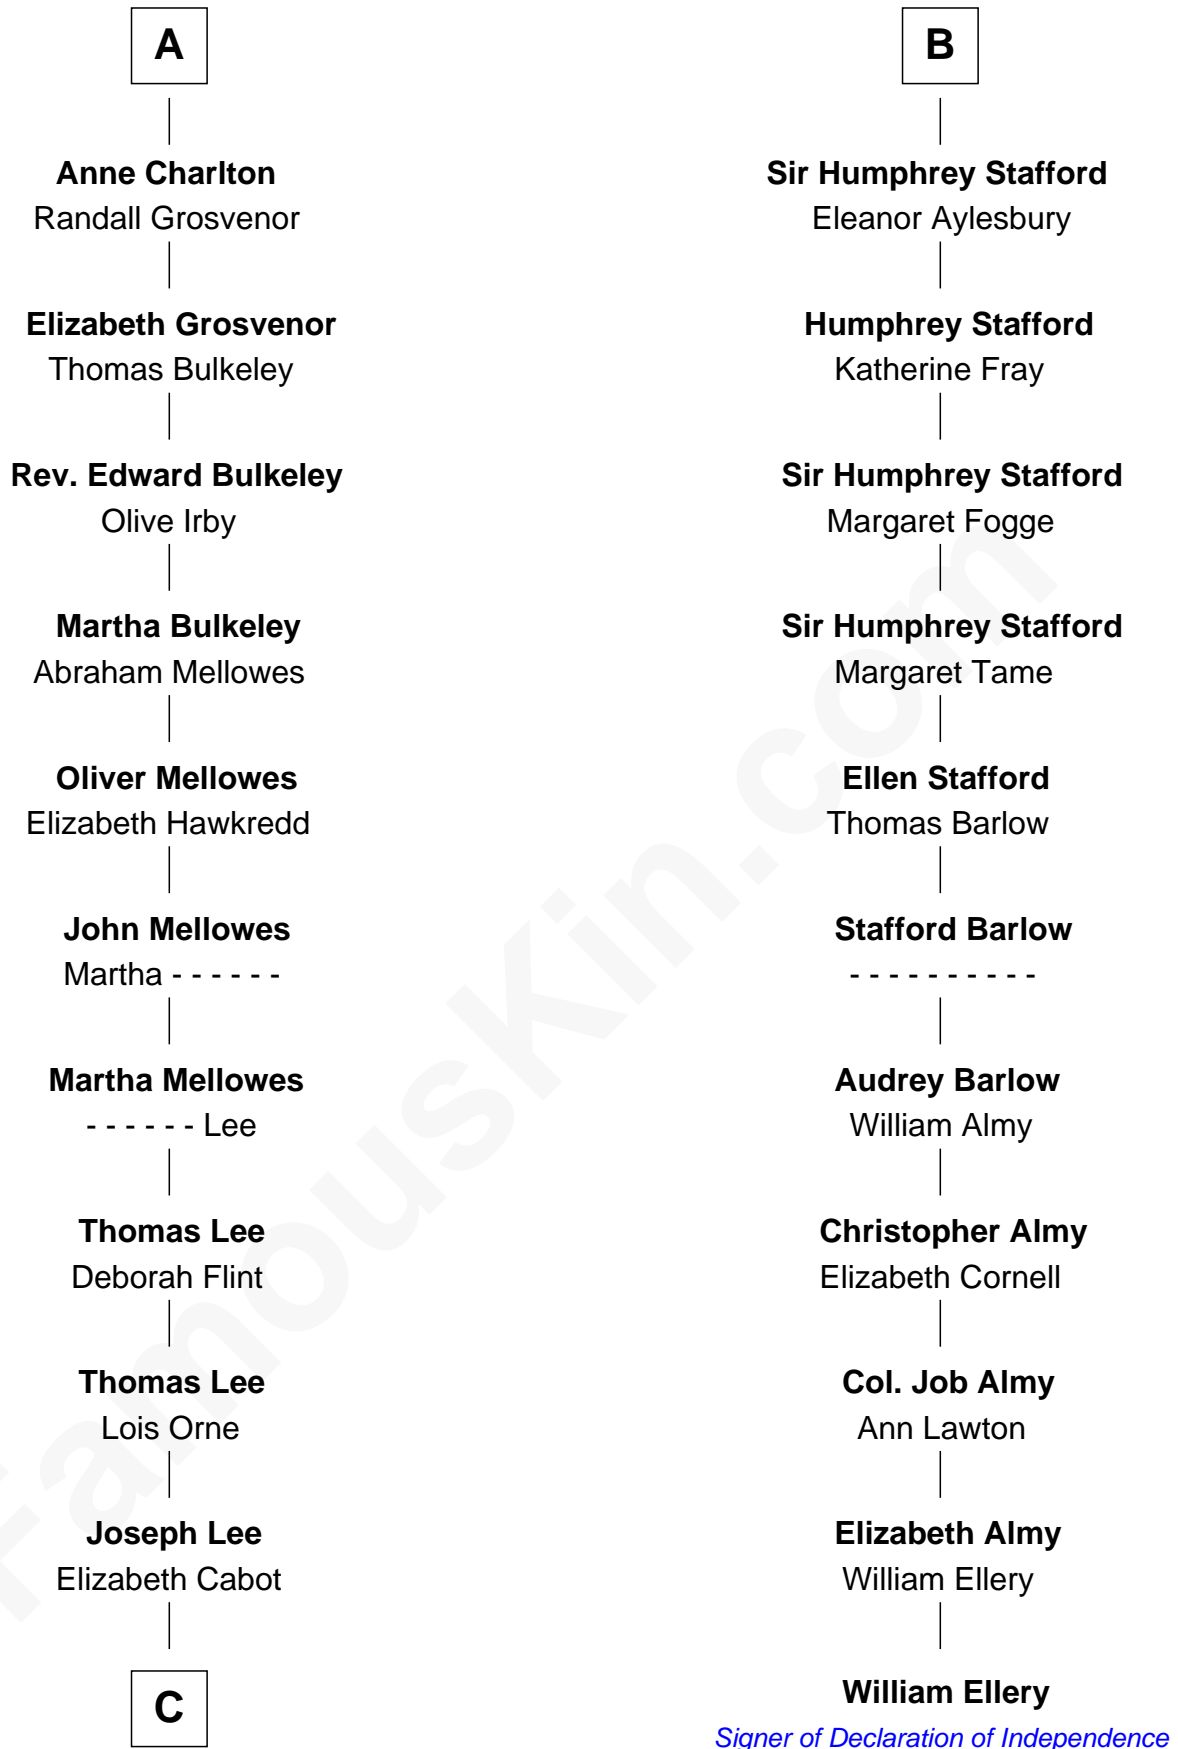

FamousKin.com

Relationship Chart of

Alice (Lee) Roosevelt

First Wife of President Theodore Roosevelt

17th cousin 3 times removed of

William Ellery

Signer of the Declaration of Independence

Sir Roger de Somery

Nichole d'Aubenev

C

—
Nathaniel Cabot Lee

Mary Ann Cabot

—
John Clarke Lee

Harriet Paine Rose

—
George Cabot Lee

Caroline Watts Haskell