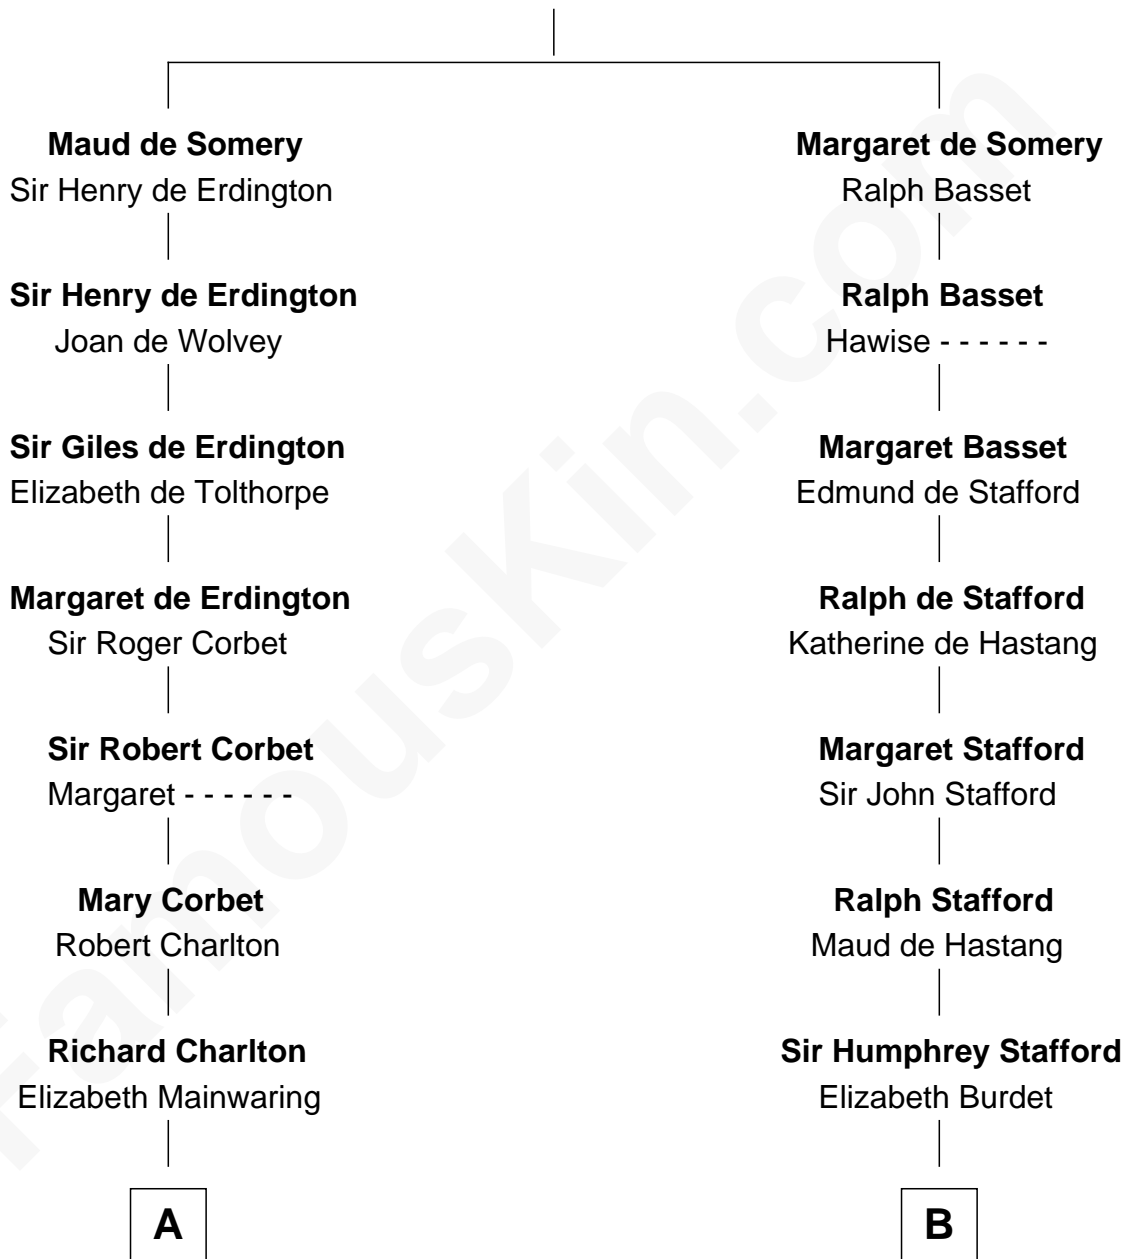

FamousKin.com

Relationship Chart of

Alice (Lee) Roosevelt

First Wife of President Theodore Roosevelt

17th cousin 3 times removed of

William Ellery

Signer of the Declaration of Independence

Sir Roger de Somery

Nichole d'Aubenev

C

—
Nathaniel Cabot Lee

Mary Ann Cabot

—
John Clarke Lee

Harriet Paine Rose

—
George Cabot Lee

Caroline Watts Haskell

—
Alice (Lee) Roosevelt

Wife of President Theodore Roosevelt

FamousKin.com