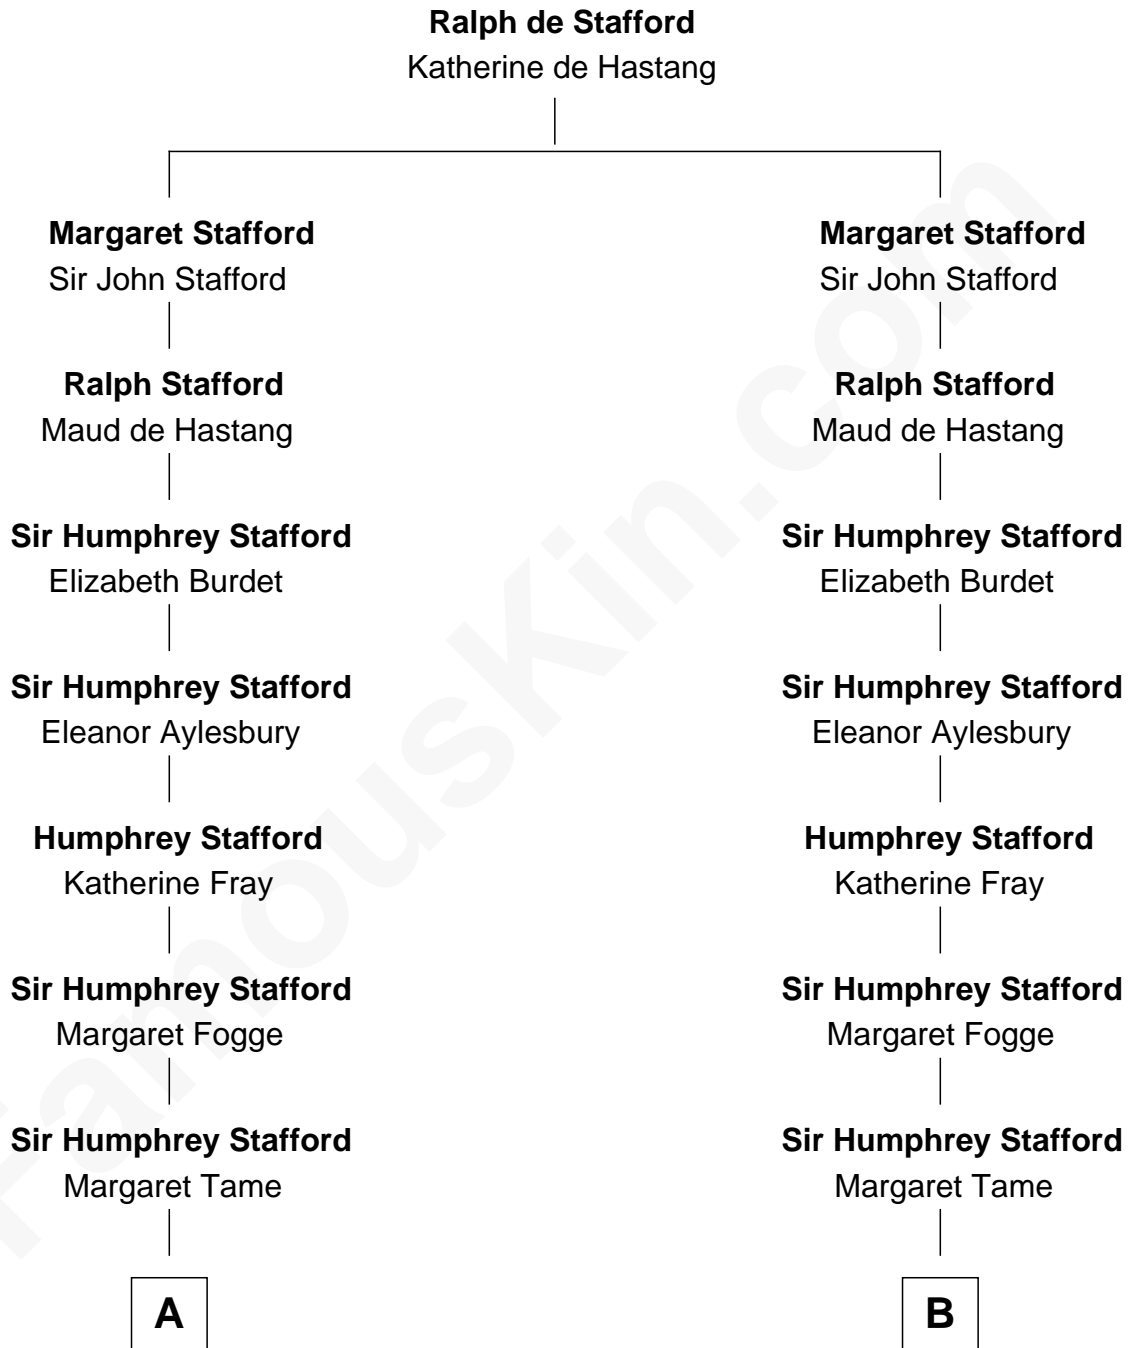

FamousKin.com

Relationship Chart of

Alice (Lee) Roosevelt

First Wife of President Theodore Roosevelt

13th cousin 5 times removed of

William Ellery

Signer of the Declaration of Independence

C

Caroline Watts Haskell

George Cabot Lee

Alice (Lee) Roosevelt

Wife of President Theodore Roosevelt

FamousKin.com