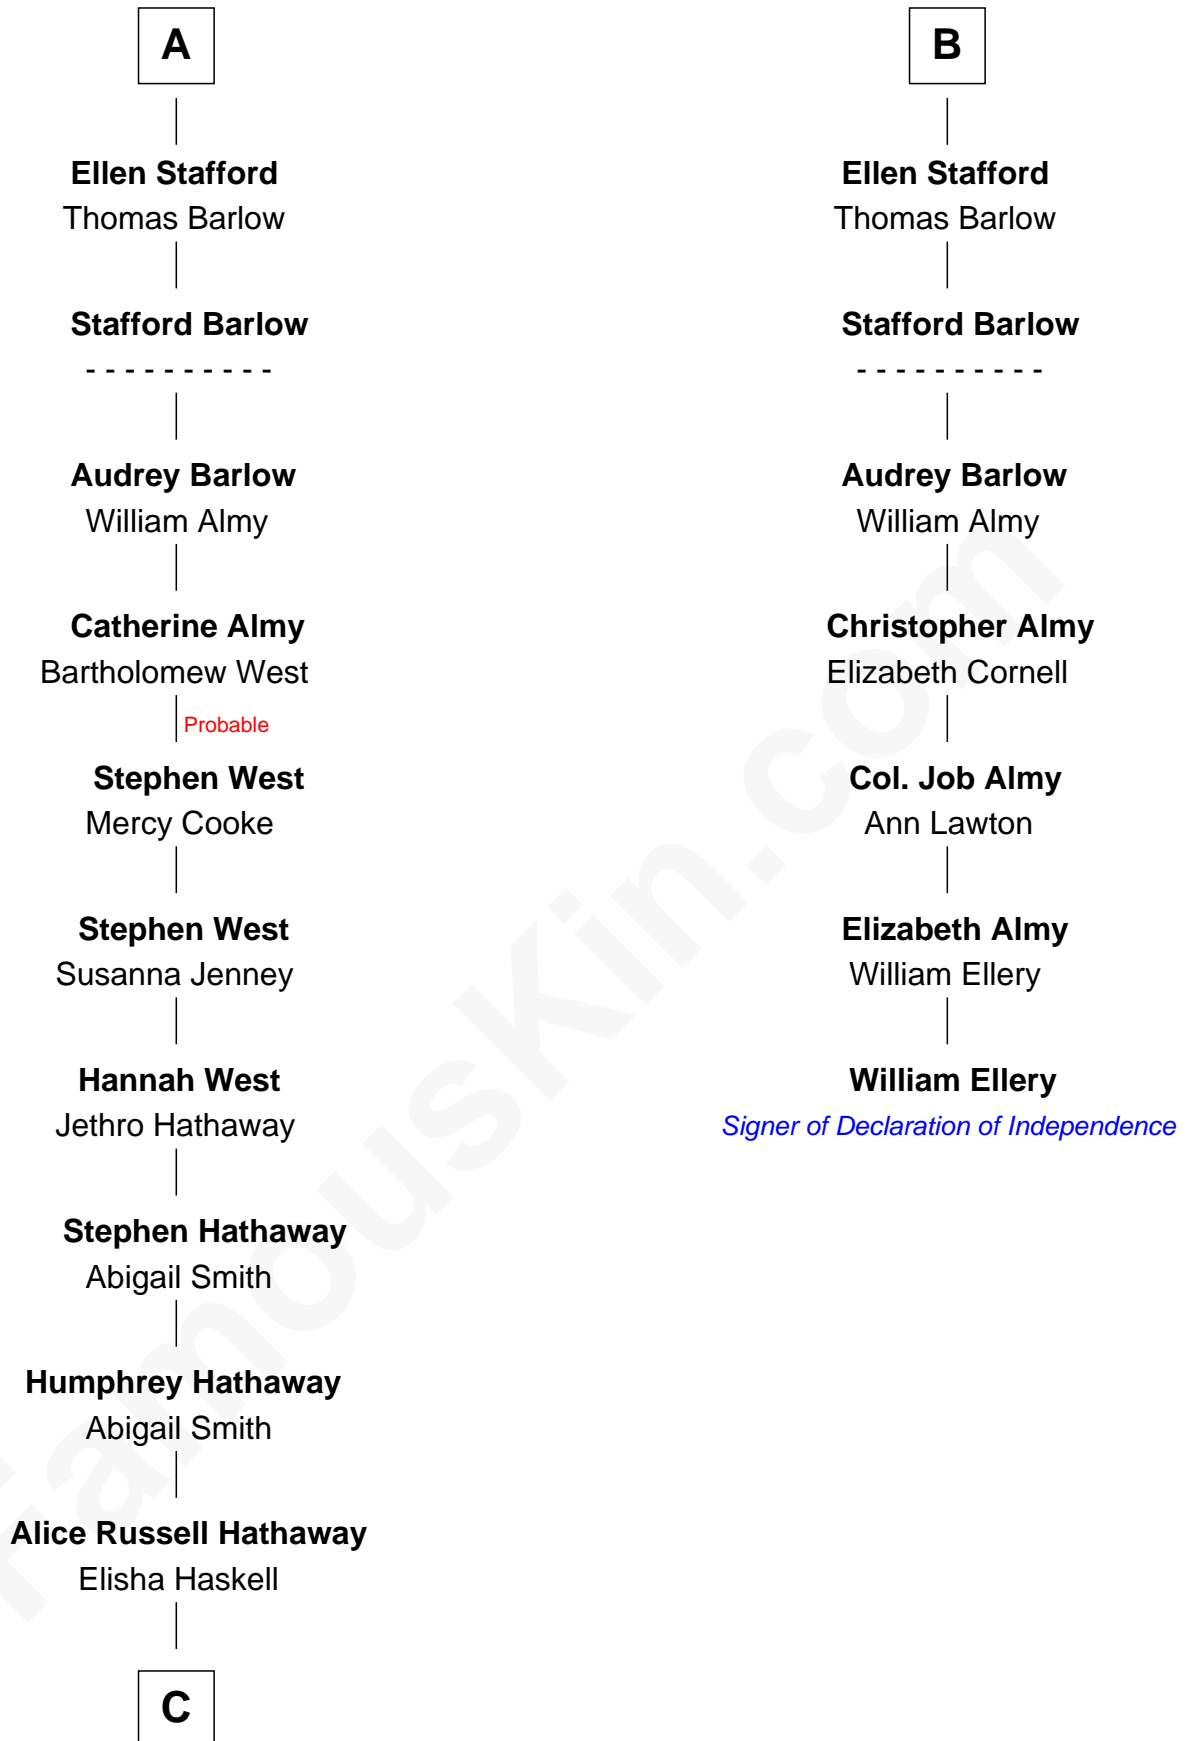

FamousKin.com

Relationship Chart of

Alice (Lee) Roosevelt

First Wife of President Theodore Roosevelt

13th cousin 5 times removed of

William Ellery

Signer of the Declaration of Independence

C

Caroline Watts Haskell

George Cabot Lee

Alice (Lee) Roosevelt

Wife of President Theodore Roosevelt

FamousKin.com