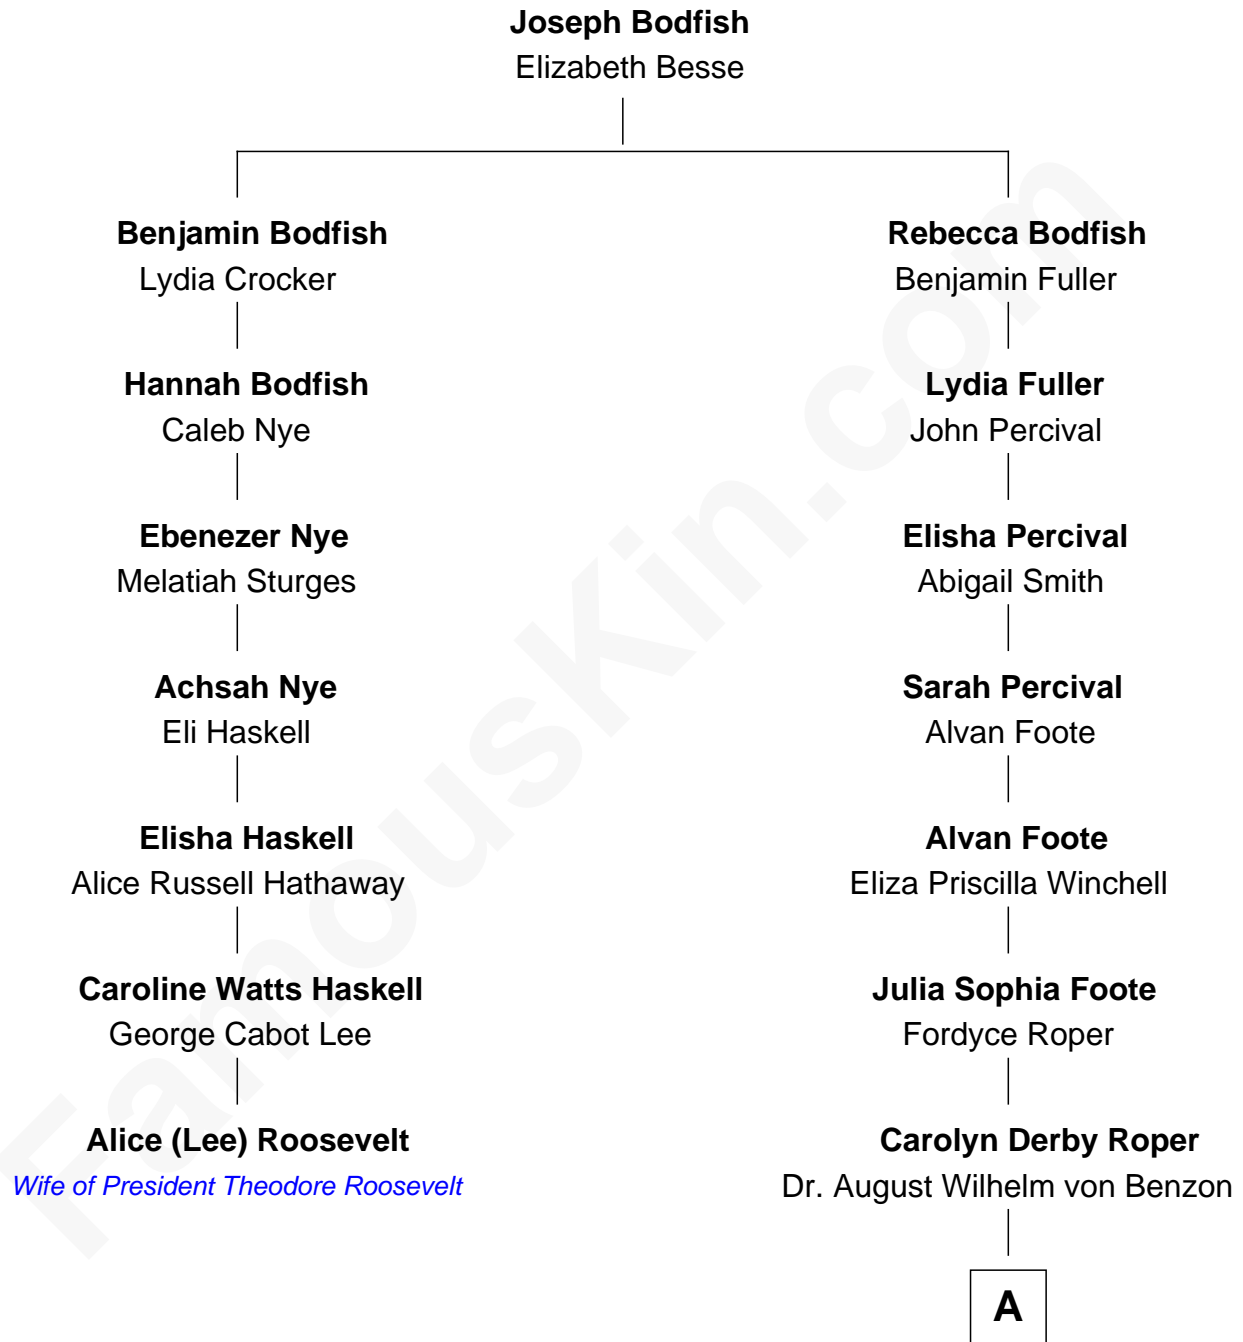

FamousKin.com

Relationship Chart of

Alice (Lee) Roosevelt

First Wife of President Theodore Roosevelt

6th cousin 2 times removed of

Richard Chamberlain

TV and Movie Actor

A

—
Elsa Winnifred von Benzon

Charles Axion Chamberlain

—
Richard Chamberlain

TV and Movie Actor

FamousKin.com