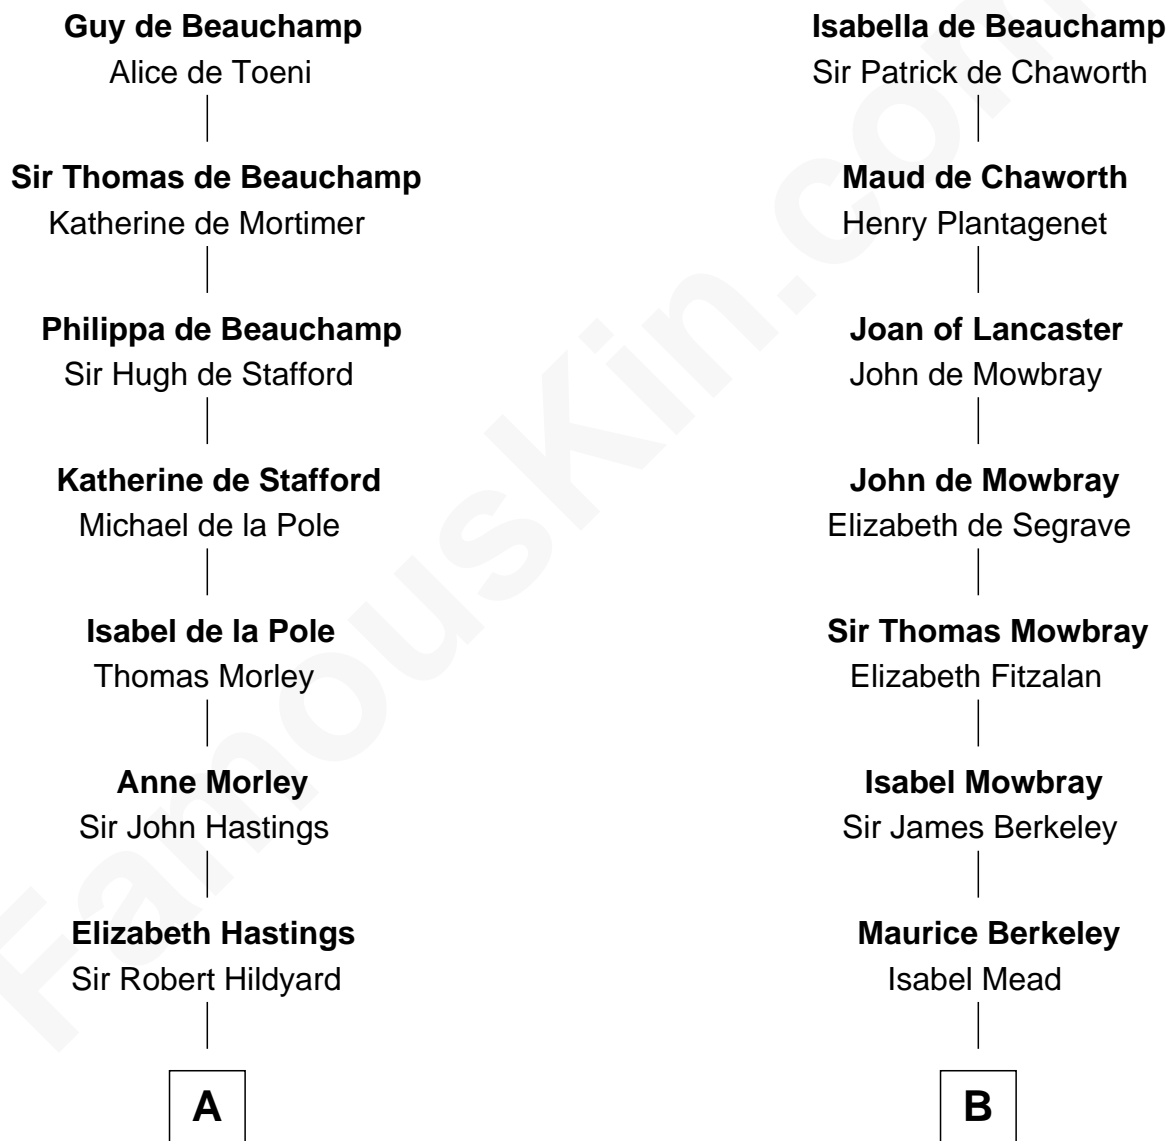

FamousKin.com

Relationship Chart of

Alice (Lee) Roosevelt

First Wife of President Theodore Roosevelt

21st cousin of

Clare Eames

Silent Movie Actress

William de Beauchamp

Maud FitzJohn

C

Nancy Clarke
Francis Cabot

Mary Ann Cabot
Nathaniel Cabot Lee

John Clarke Lee
Harriet Paine Rose

George Cabot Lee
Caroline Watts Haskell

Alice (Lee) Roosevelt
Wife of President Theodore Roosevelt