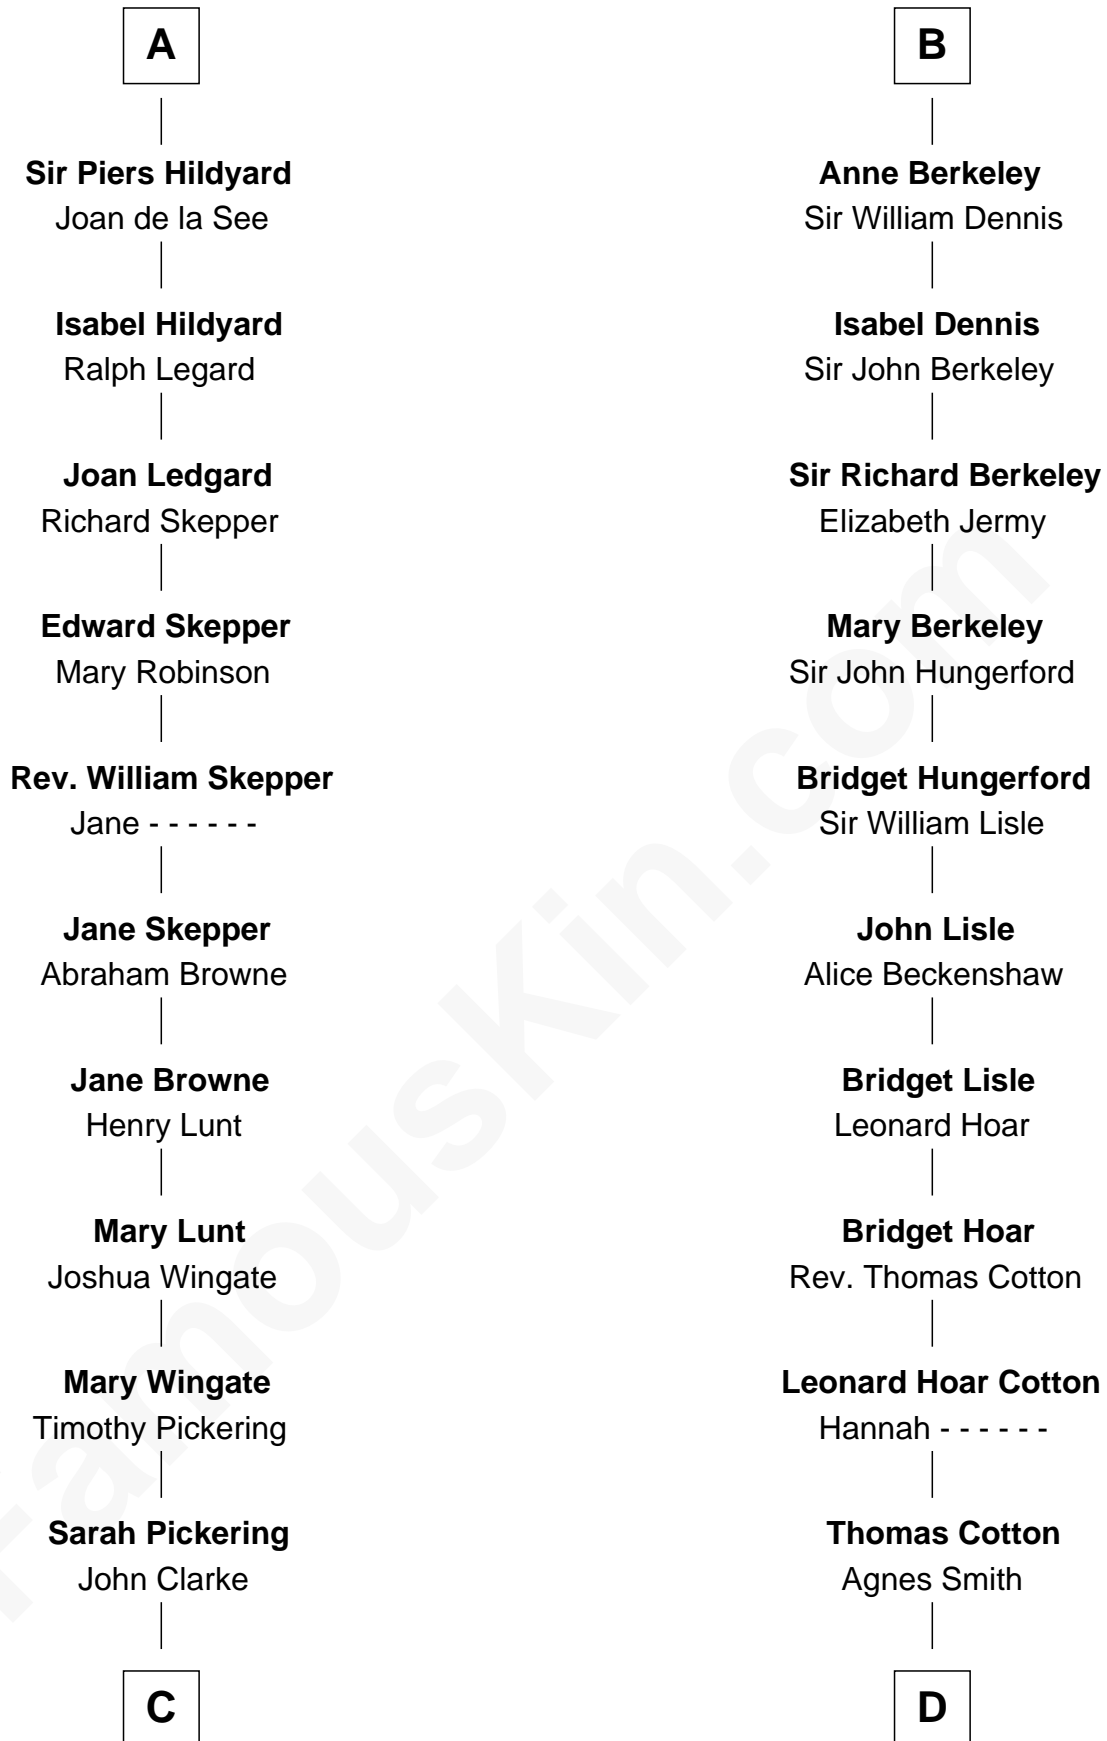

FamousKin.com

Relationship Chart of

Alice (Lee) Roosevelt

First Wife of President Theodore Roosevelt

21st cousin of

Clare Eames

Silent Movie Actress

William de Beauchamp

Maud FitzJohn

C

Nancy Clarke
Francis Cabot

Mary Ann Cabot
Nathaniel Cabot Lee

John Clarke Lee
Harriet Paine Rose

George Cabot Lee
Caroline Watts Haskell

Alice (Lee) Roosevelt
Wife of President Theodore Roosevelt