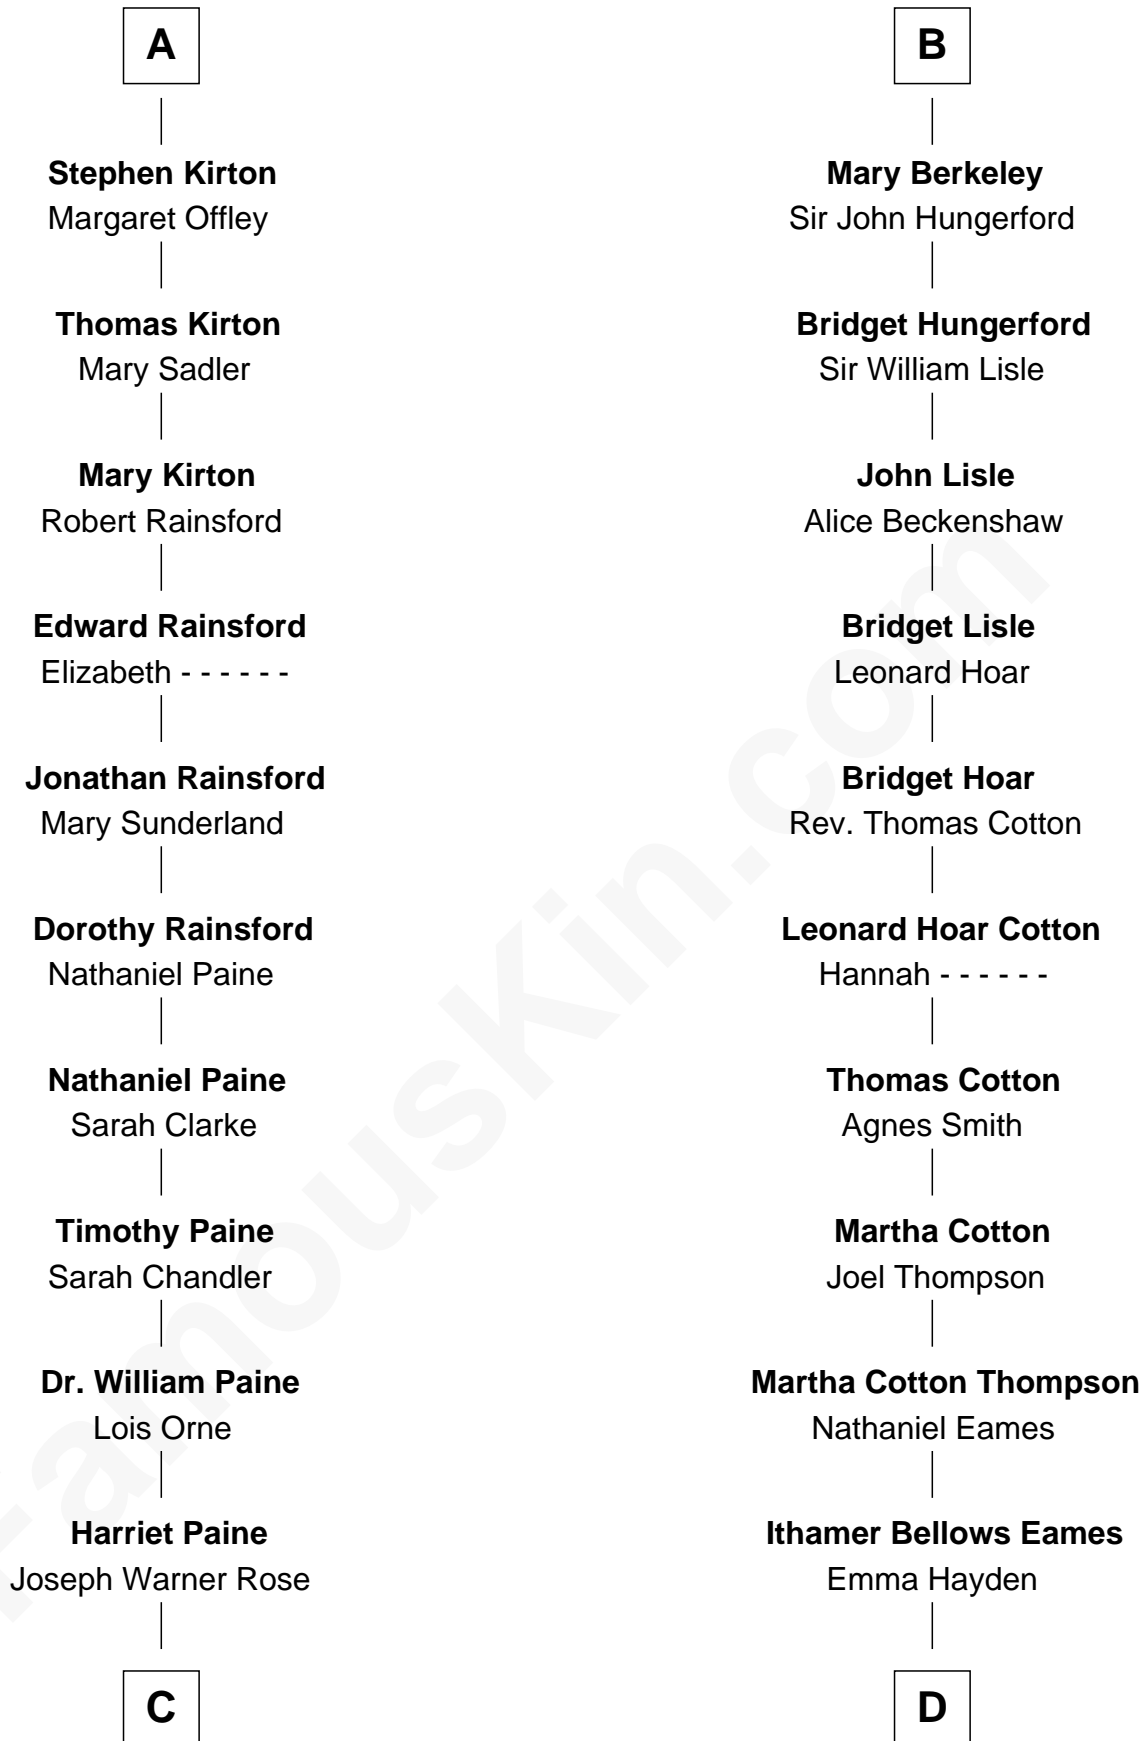

## Relationship Chart of

### Alice (Lee) Roosevelt

*First Wife of President Theodore Roosevelt*

18th cousin 1 time removed of

**Clare Eames**

*Silent Movie Actress*

FamousKin.com