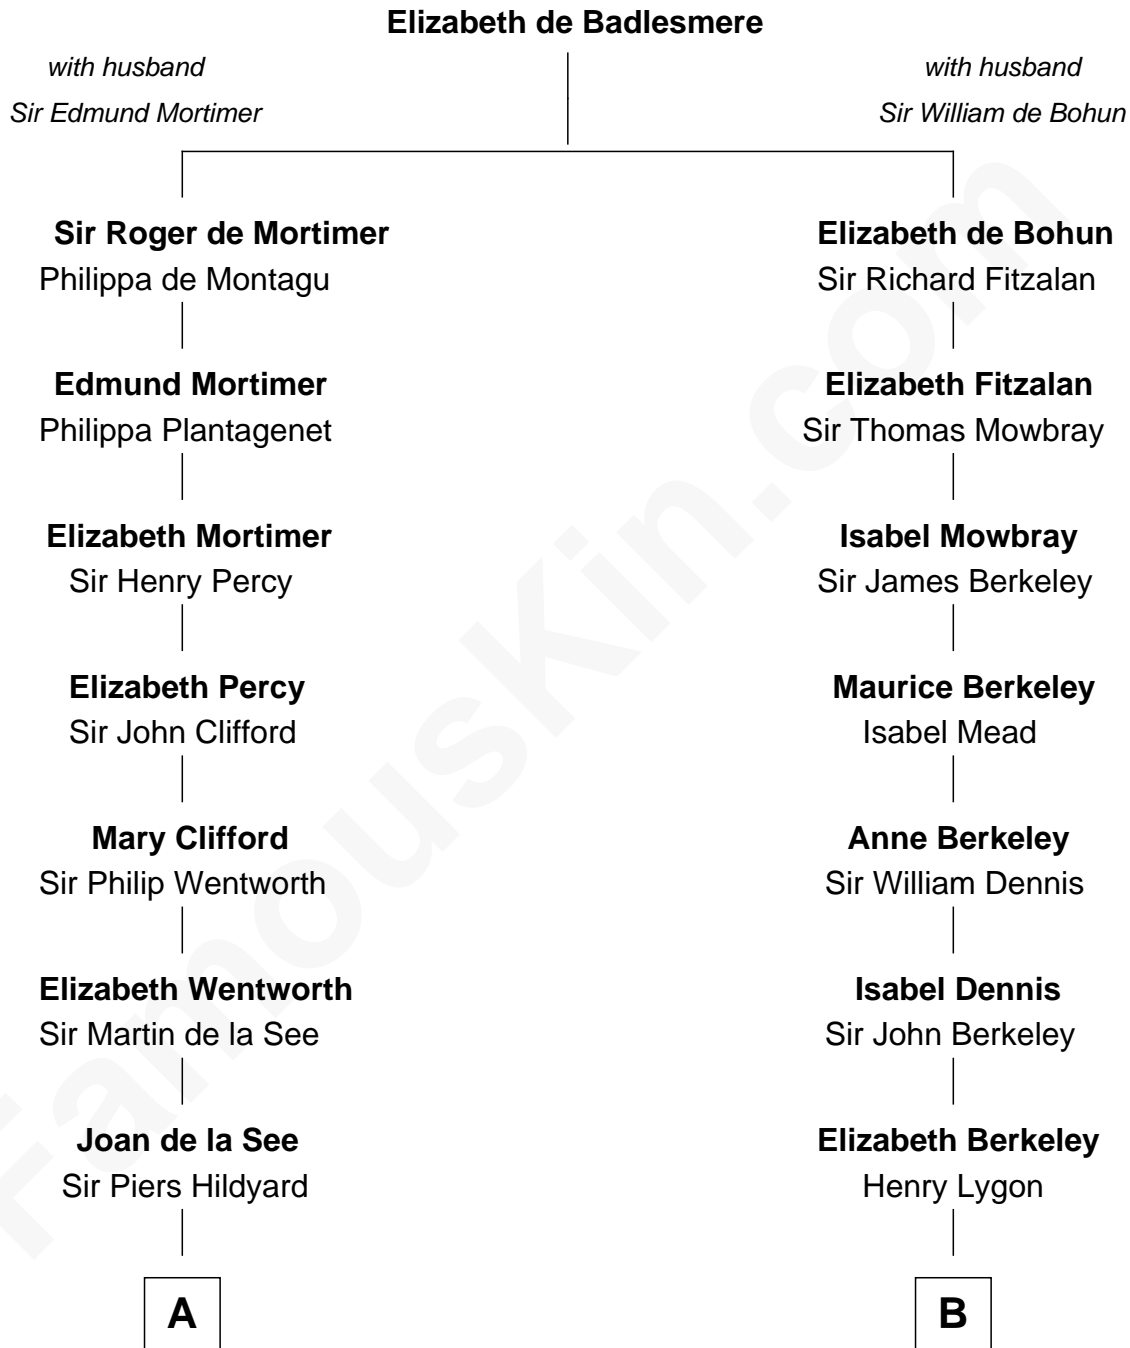

FamousKin.com

Relationship Chart of

Alice (Lee) Roosevelt

First Wife of President Theodore Roosevelt

20th cousin 1 time removed of

Michael Lookinland

TV Actor

C

Mary Ann Cabot
Nathaniel Cabot Lee

John Clarke Lee
Harriet Paine Rose

George Cabot Lee
Caroline Watts Haskell

Alice (Lee) Roosevelt
Wife of President Theodore Roosevelt

D

Rufus Lemuel Cole
Matilda M. Hall

Nellie M. Cole
John Andrew Lookinland