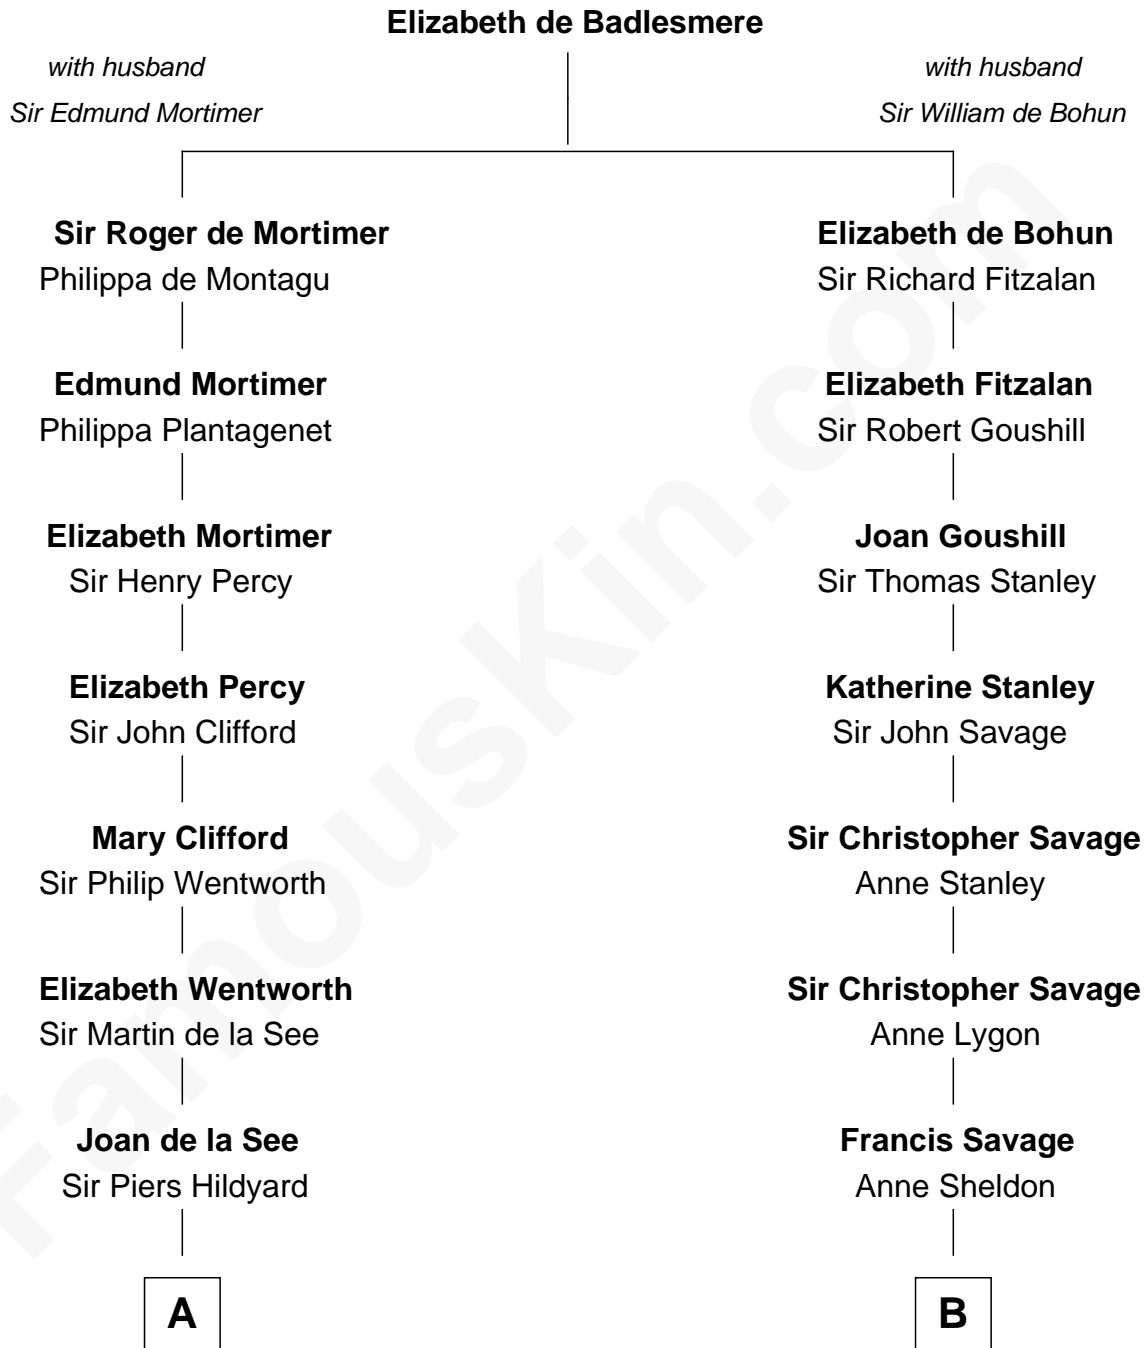

FamousKin.com

Relationship Chart of

Alice (Lee) Roosevelt

First Wife of President Theodore Roosevelt

20th cousin of

Parker Stevenson

TV and Movie Actor

C

Mary Ann Cabot
Nathaniel Cabot Lee

John Clarke Lee
Harriet Paine Rose

George Cabot Lee
Caroline Watts Haskell

Alice (Lee) Roosevelt
Wife of President Theodore Roosevelt

D

Evelyn Taylor
Eli Kirk Price

Philip Price
Sarah Meade Harrison