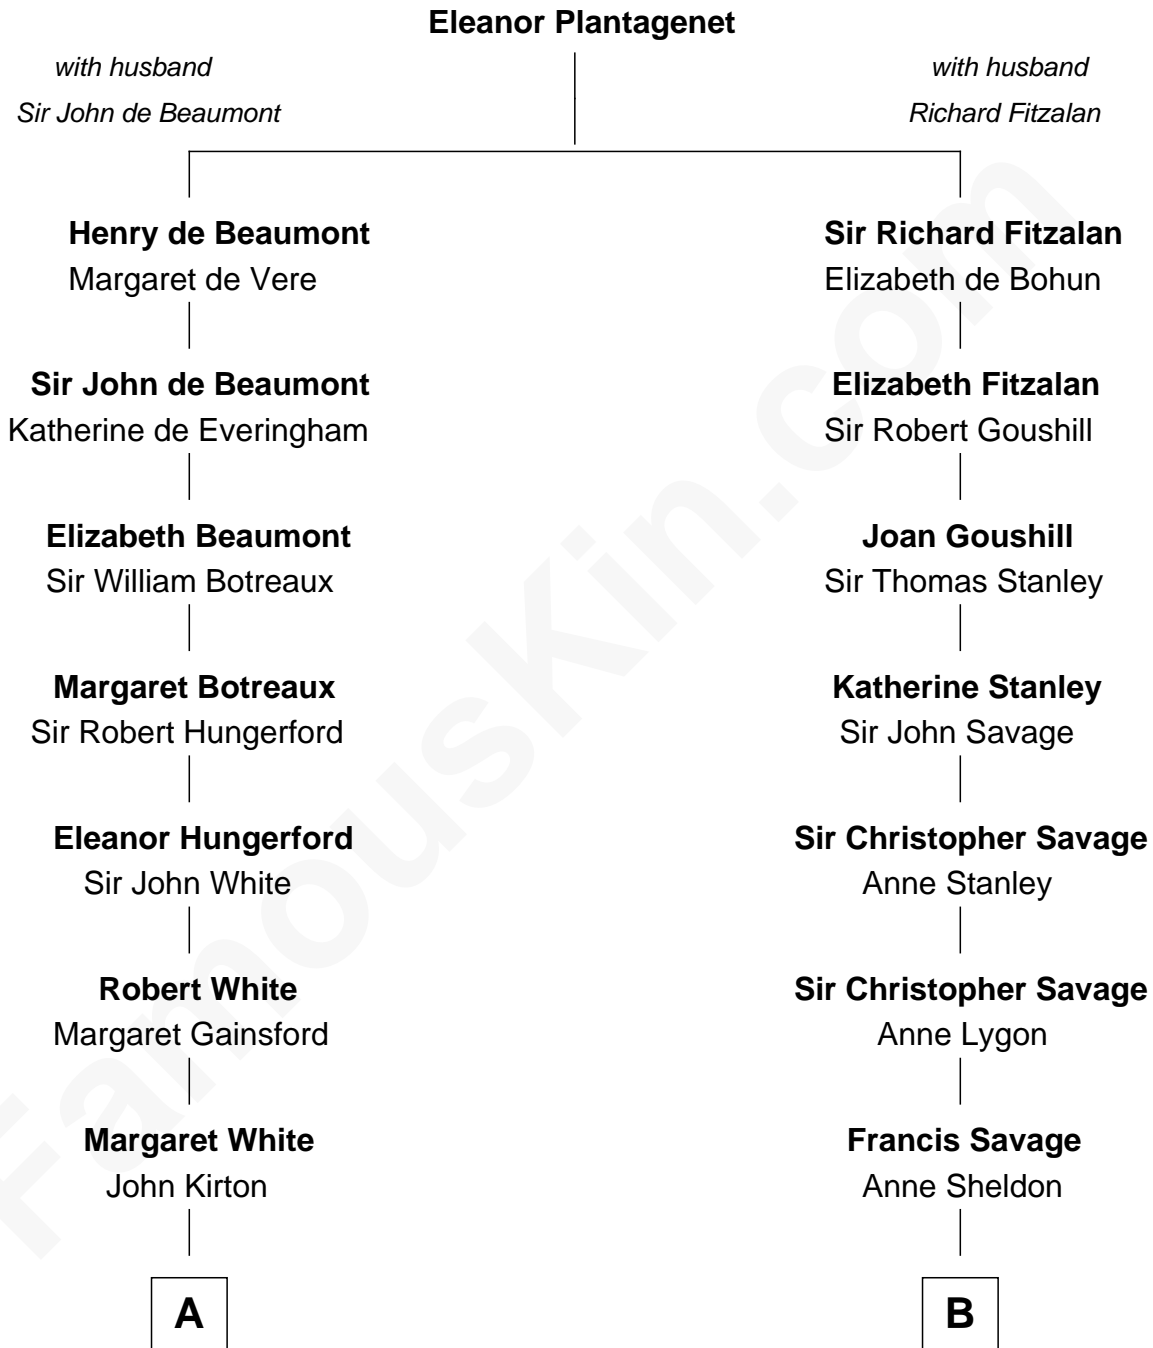

FamousKin.com

Relationship Chart of

Alice (Lee) Roosevelt

First Wife of President Theodore Roosevelt

19th cousin 1 time removed of

Parker Stevenson

TV and Movie Actor

C

Harriet Paine Rose

John Clarke Lee

George Cabot Lee

Caroline Watts Haskell

Alice (Lee) Roosevelt

Wife of President Theodore Roosevelt

D

Evelyn Taylor