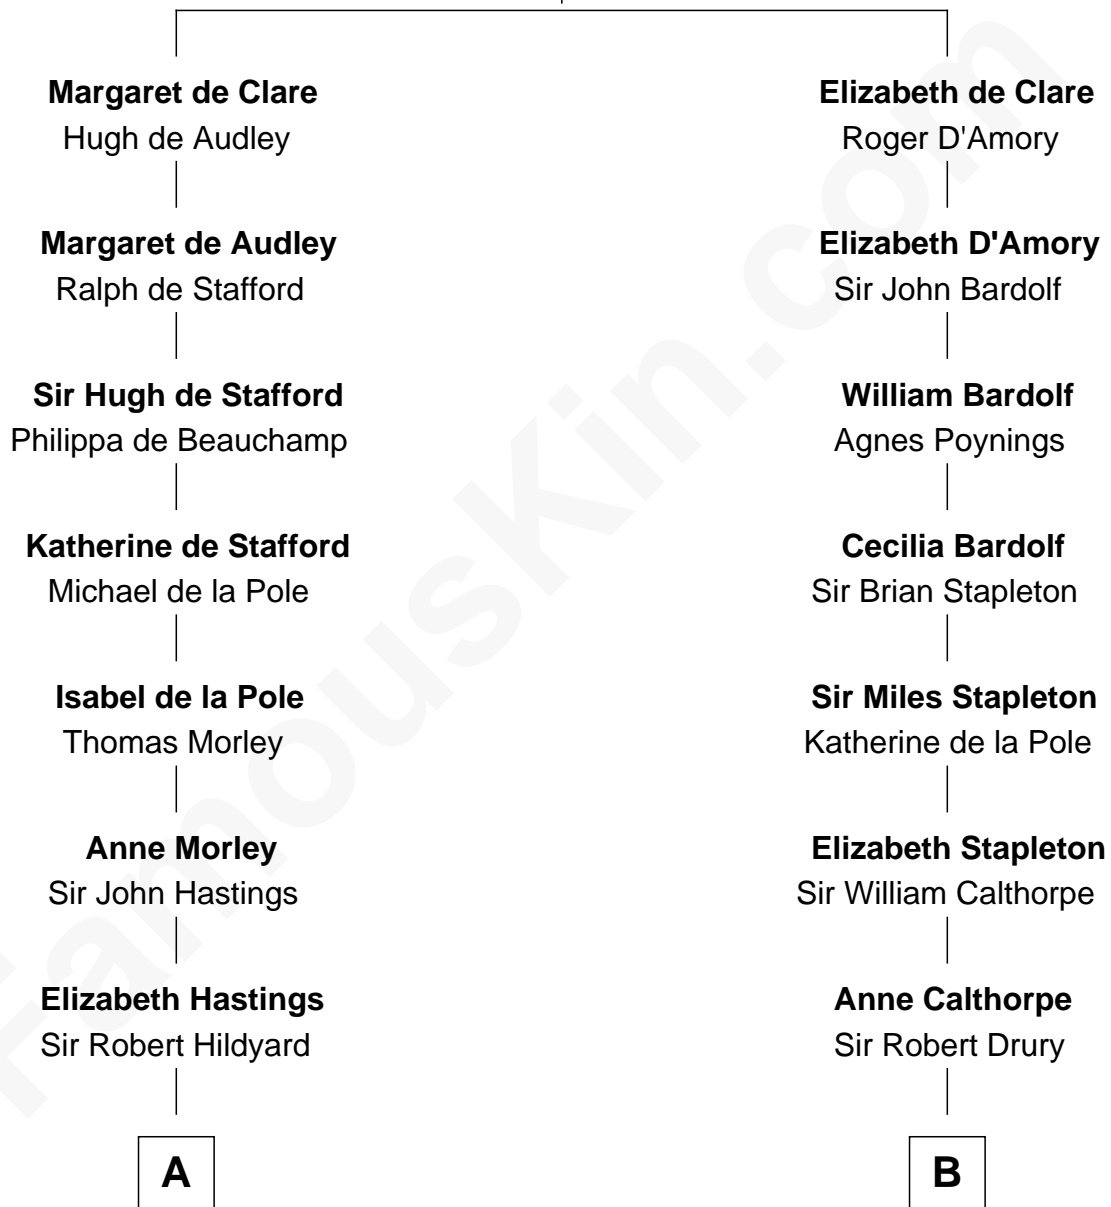

FamousKin.com

Relationship Chart of

Alice (Lee) Roosevelt

First Wife of President Theodore Roosevelt

21st cousin of

Bob Moore

Co-Founder, Bob's Red Mill

Sir Gilbert de Clare

Joan of Acre

C

Nancy Clarke

Francis Cabot

Mary Ann Cabot

Nathaniel Cabot Lee

John Clarke Lee

Harriet Paine Rose

Daniel Francis Learnard

Clinton Morris Learnard

Gertrude Maud Yost

Doris Dell Learnard

Kenneth Earl Moore

Bob Moore

Co-Founder, Bob's Red Mill