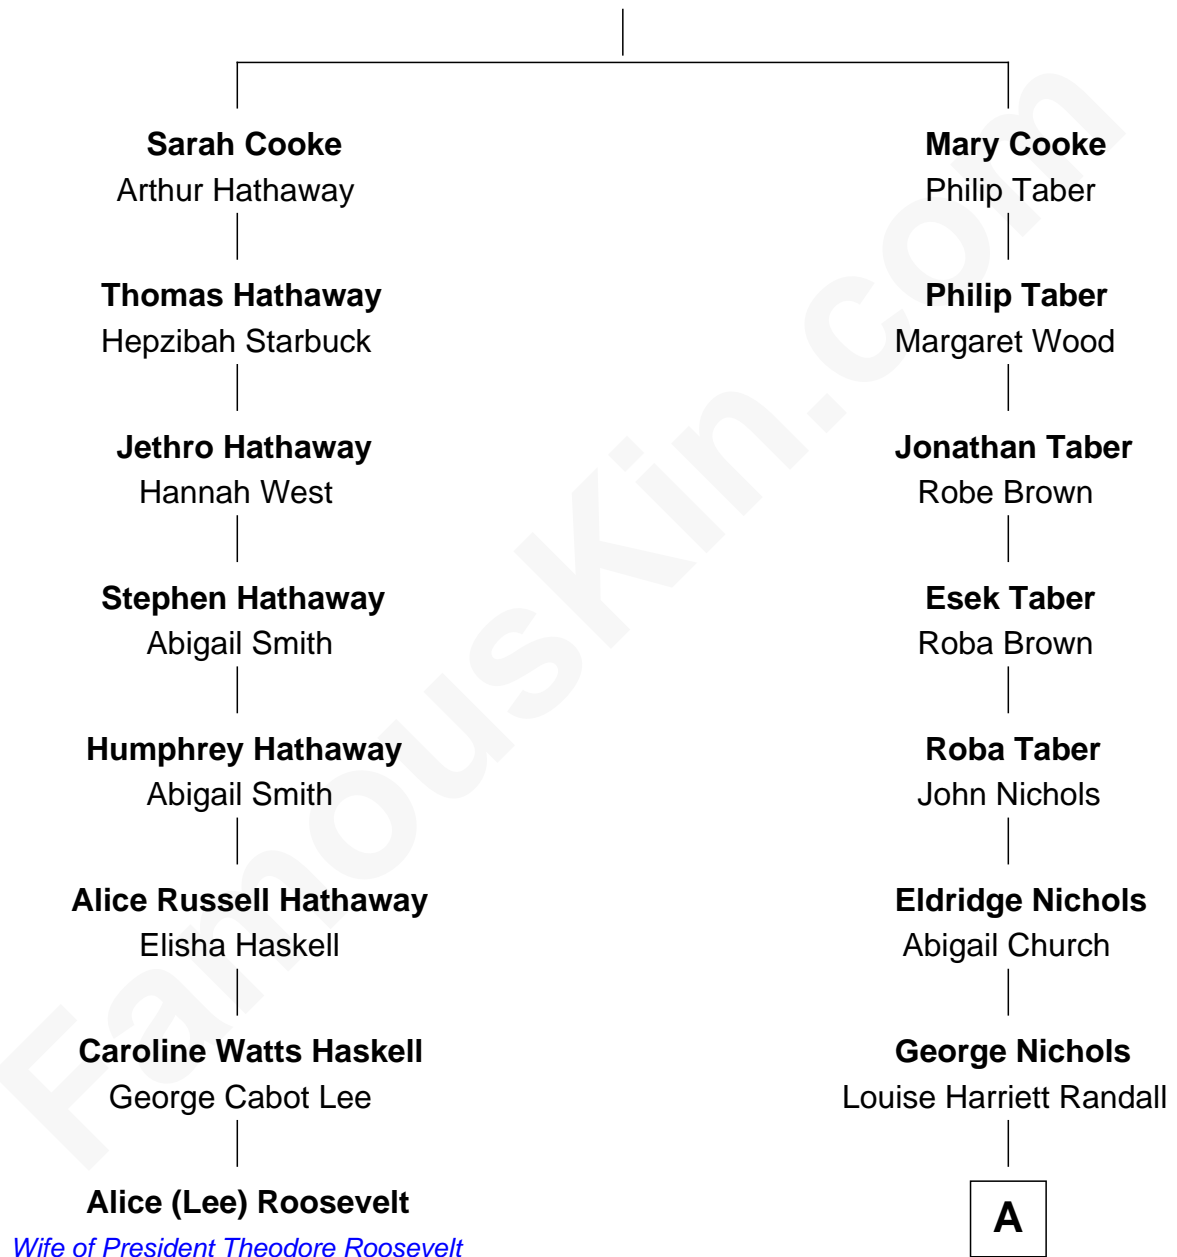

## Relationship Chart of

### Alice (Lee) Roosevelt

*First Wife of President Theodore Roosevelt*

7th cousin 5 times removed of

**Taylor Lautner**  
*TV and Movie Actor*

**John Cooke**  
Sarah Warren

**A**

Wayland Albert Nichols

Fannie Blanche Sisco