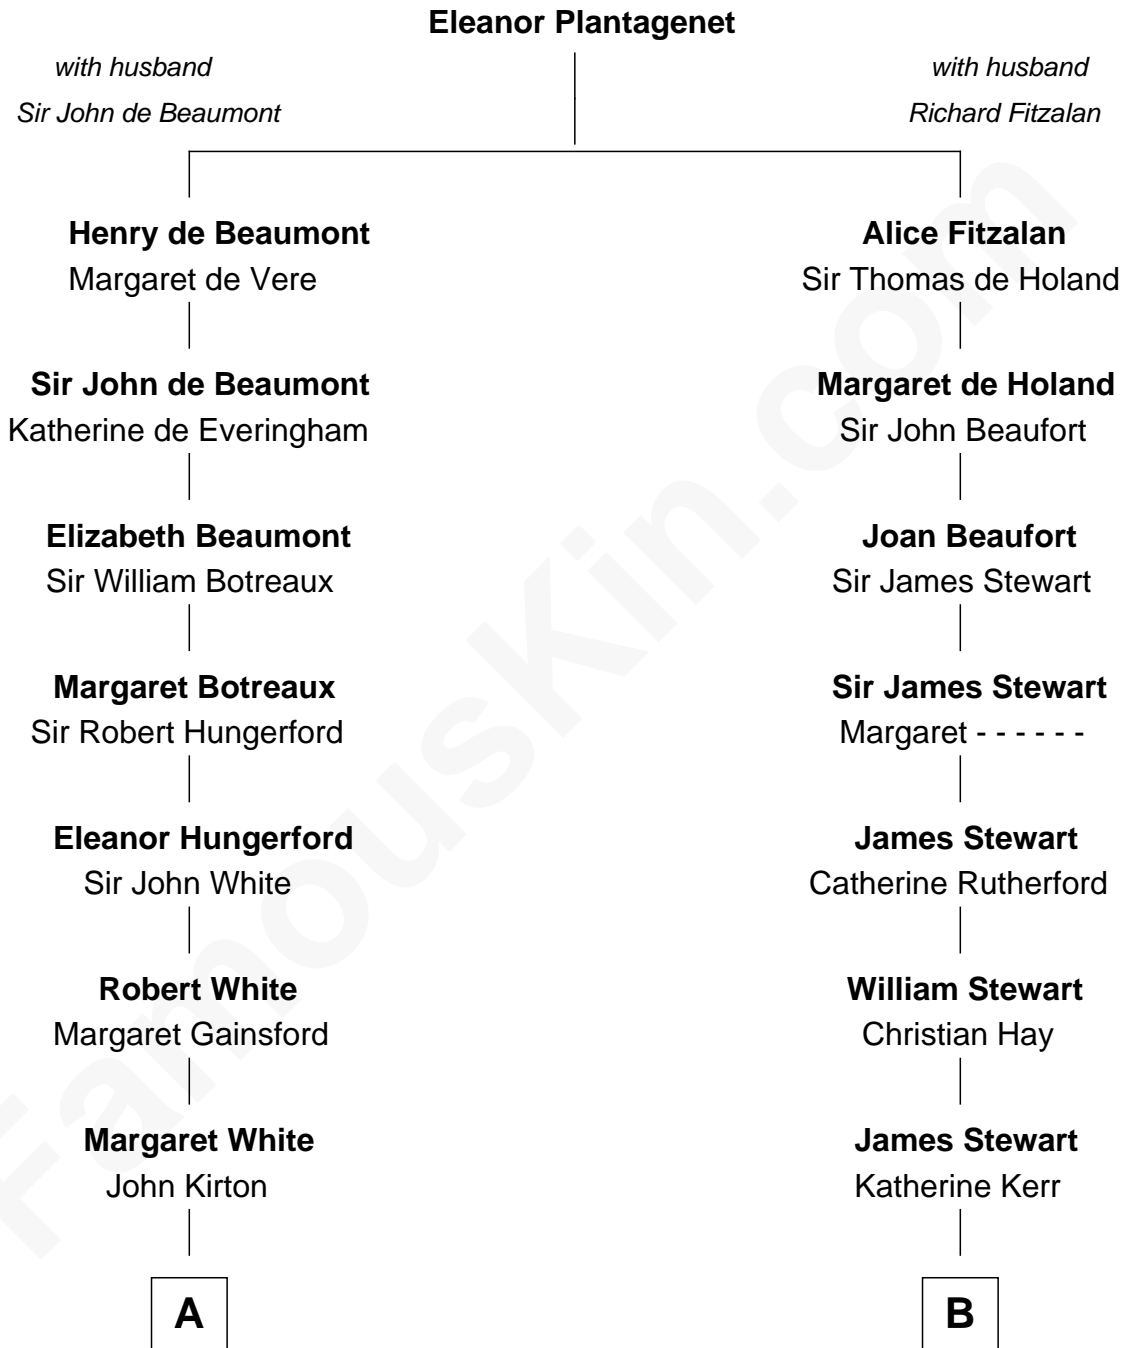

FamousKin.com

Relationship Chart of

Alice (Lee) Roosevelt

First Wife of President Theodore Roosevelt

17th cousin 2 times removed of

Johnny Mercer

Songwriter and Co-Founder of Capitol Records

C

—
Harriet Paine Rose

John Clarke Lee

—
George Cabot Lee
Caroline Watts Haskell

—
Alice (Lee) Roosevelt
Wife of President Theodore Roosevelt

FamousKin.com