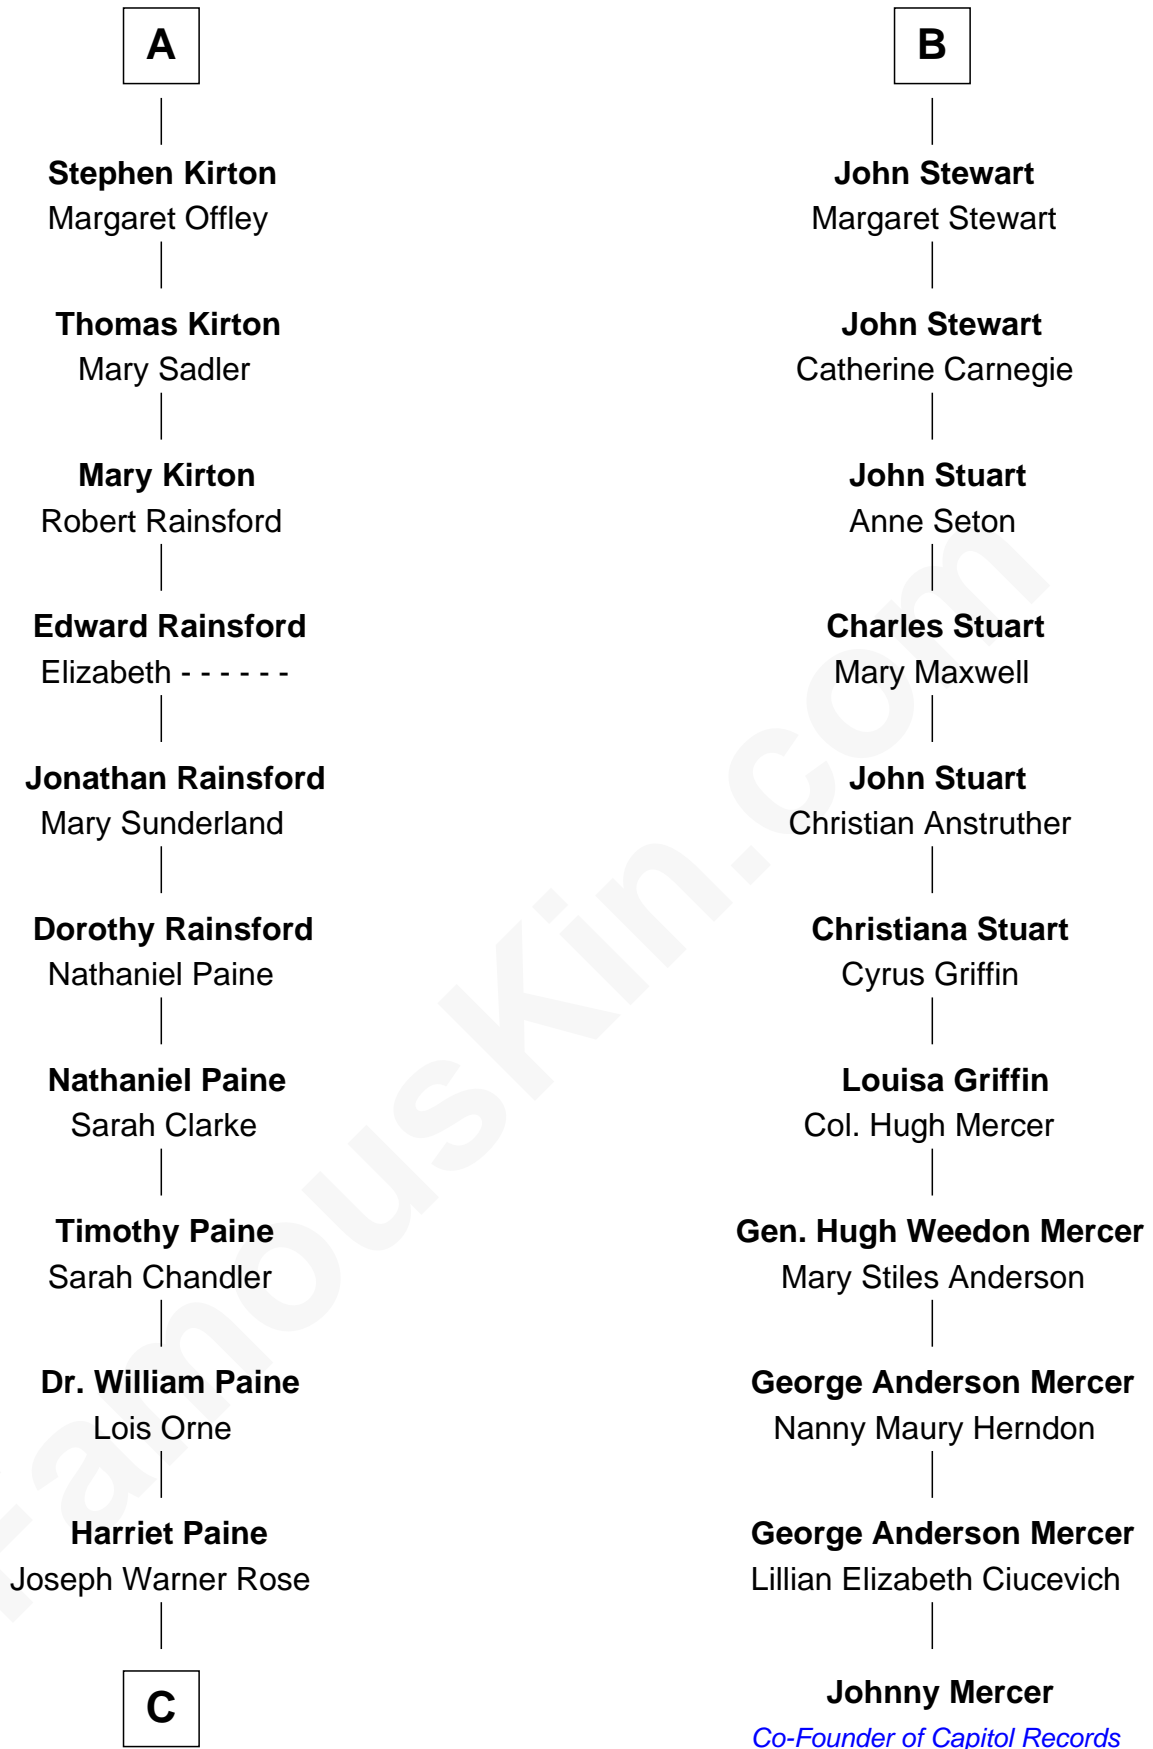

FamousKin.com

Relationship Chart of

Alice (Lee) Roosevelt

First Wife of President Theodore Roosevelt

17th cousin 2 times removed of

Johnny Mercer

Songwriter and Co-Founder of Capitol Records

C

—
Harriet Paine Rose

John Clarke Lee

—
George Cabot Lee
Caroline Watts Haskell

—
Alice (Lee) Roosevelt
Wife of President Theodore Roosevelt

FamousKin.com