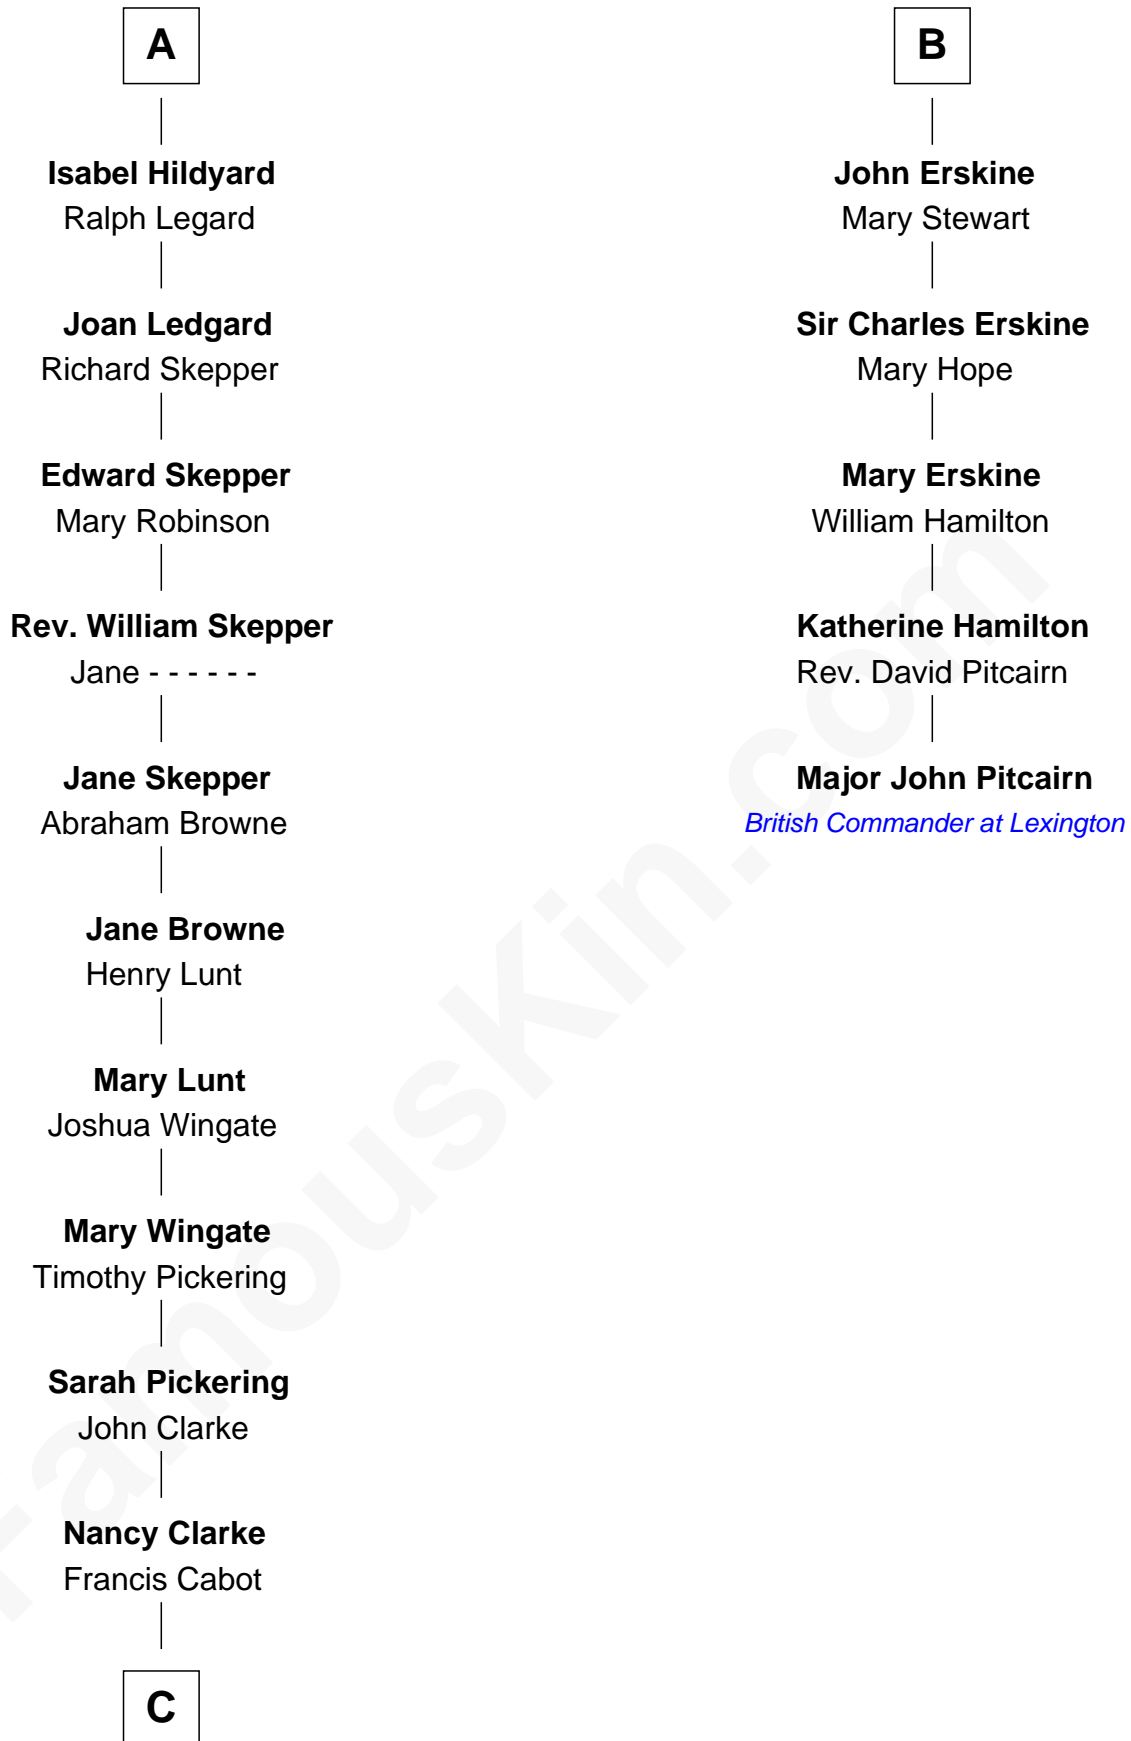

## Relationship Chart of

### Alice (Lee) Roosevelt

*First Wife of President Theodore Roosevelt*

11th cousin 9 times removed of

### Major John Pitcairn

*British Commander at Battle of Lexington*

### Edward III, King of England

Philippa of Hainault

**C**

—  
**Mary Ann Cabot**  
Nathaniel Cabot Lee

—  
**John Clarke Lee**  
Harriet Paine Rose

—  
**George Cabot Lee**  
Caroline Watts Haskell

—  
**Alice (Lee) Roosevelt**  
*Wife of President Theodore Roosevelt*