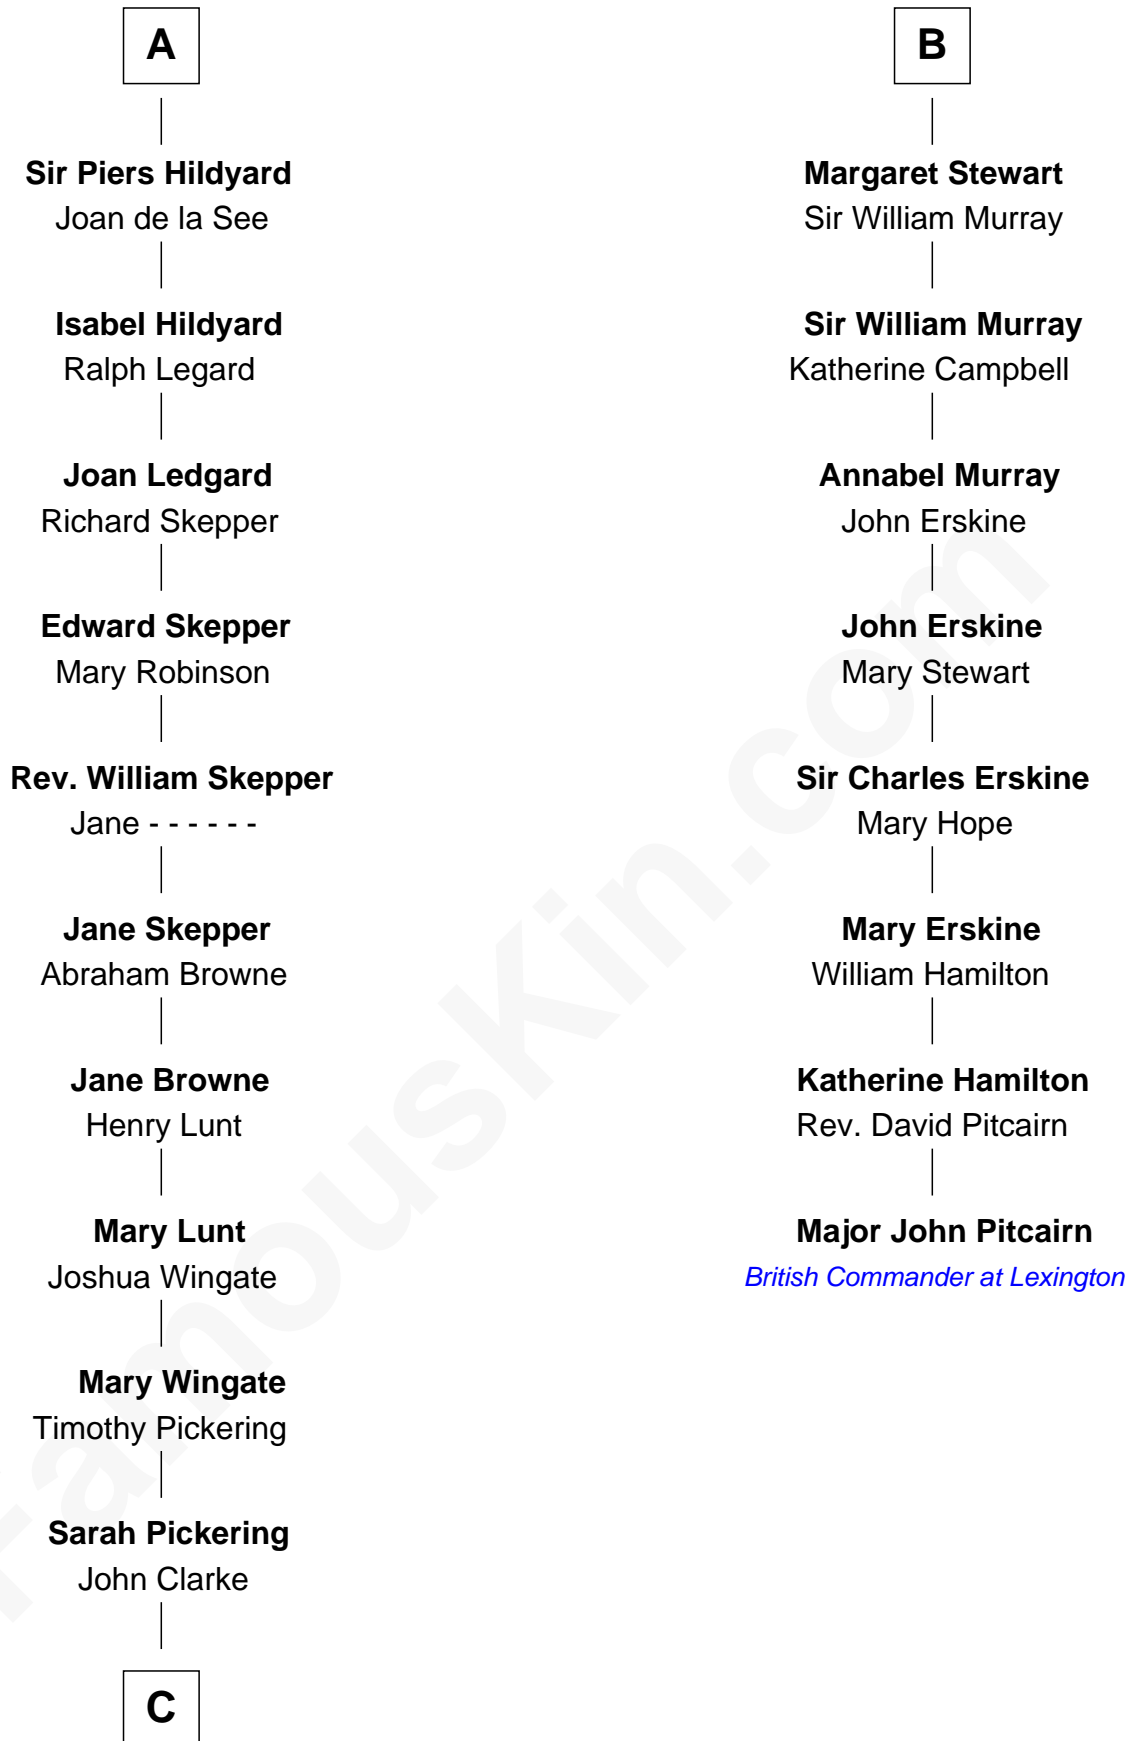

FamousKin.com

Relationship Chart of

Alice (Lee) Roosevelt

First Wife of President Theodore Roosevelt

14th cousin 7 times removed of

Major John Pitcairn

British Commander at Battle of Lexington

C

Nancy Clarke

Francis Cabot

Mary Ann Cabot

Nathaniel Cabot Lee

John Clarke Lee

Harriet Paine Rose

George Cabot Lee

Caroline Watts Haskell

Alice (Lee) Roosevelt

Wife of President Theodore Roosevelt

FamousKin.com