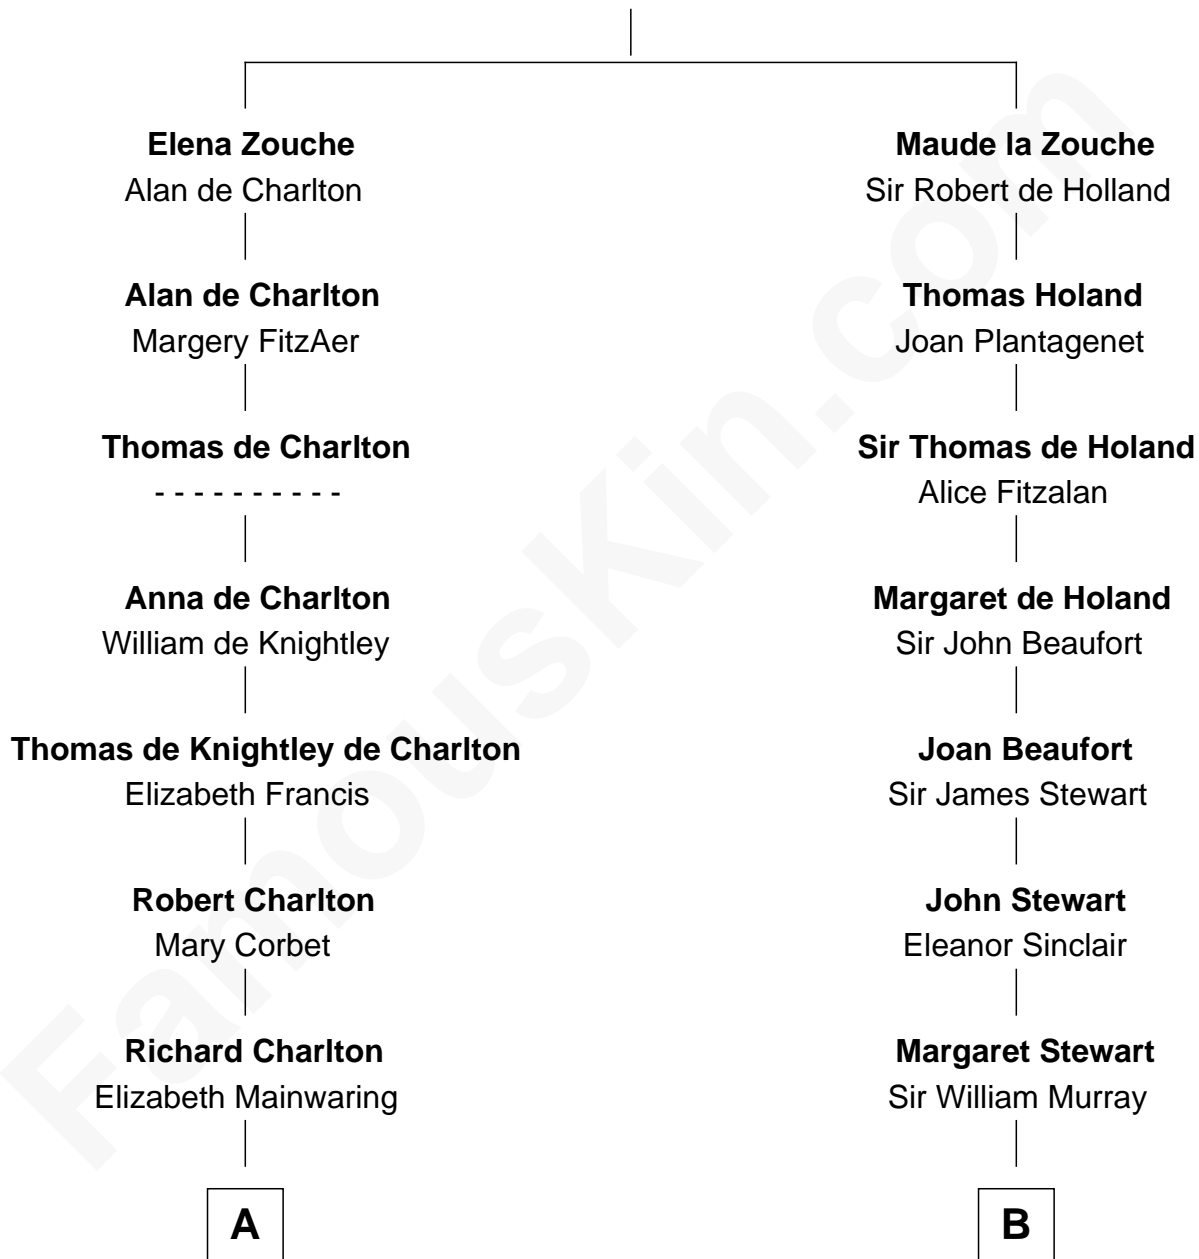

## Relationship Chart of

### Alice (Lee) Roosevelt

*First Wife of President Theodore Roosevelt*

13th cousin 7 times removed of

### Major John Pitcairn

*British Commander at Battle of Lexington*

**Sir Alan la Zouche**  
Eleanor de Segrave

**C**

—  
**Nathaniel Cabot Lee**

Mary Ann Cabot

—  
**John Clarke Lee**

Harriet Paine Rose

—  
**George Cabot Lee**

Caroline Watts Haskell

—  
**Alice (Lee) Roosevelt**

*Wife of President Theodore Roosevelt*

FamousKin.com