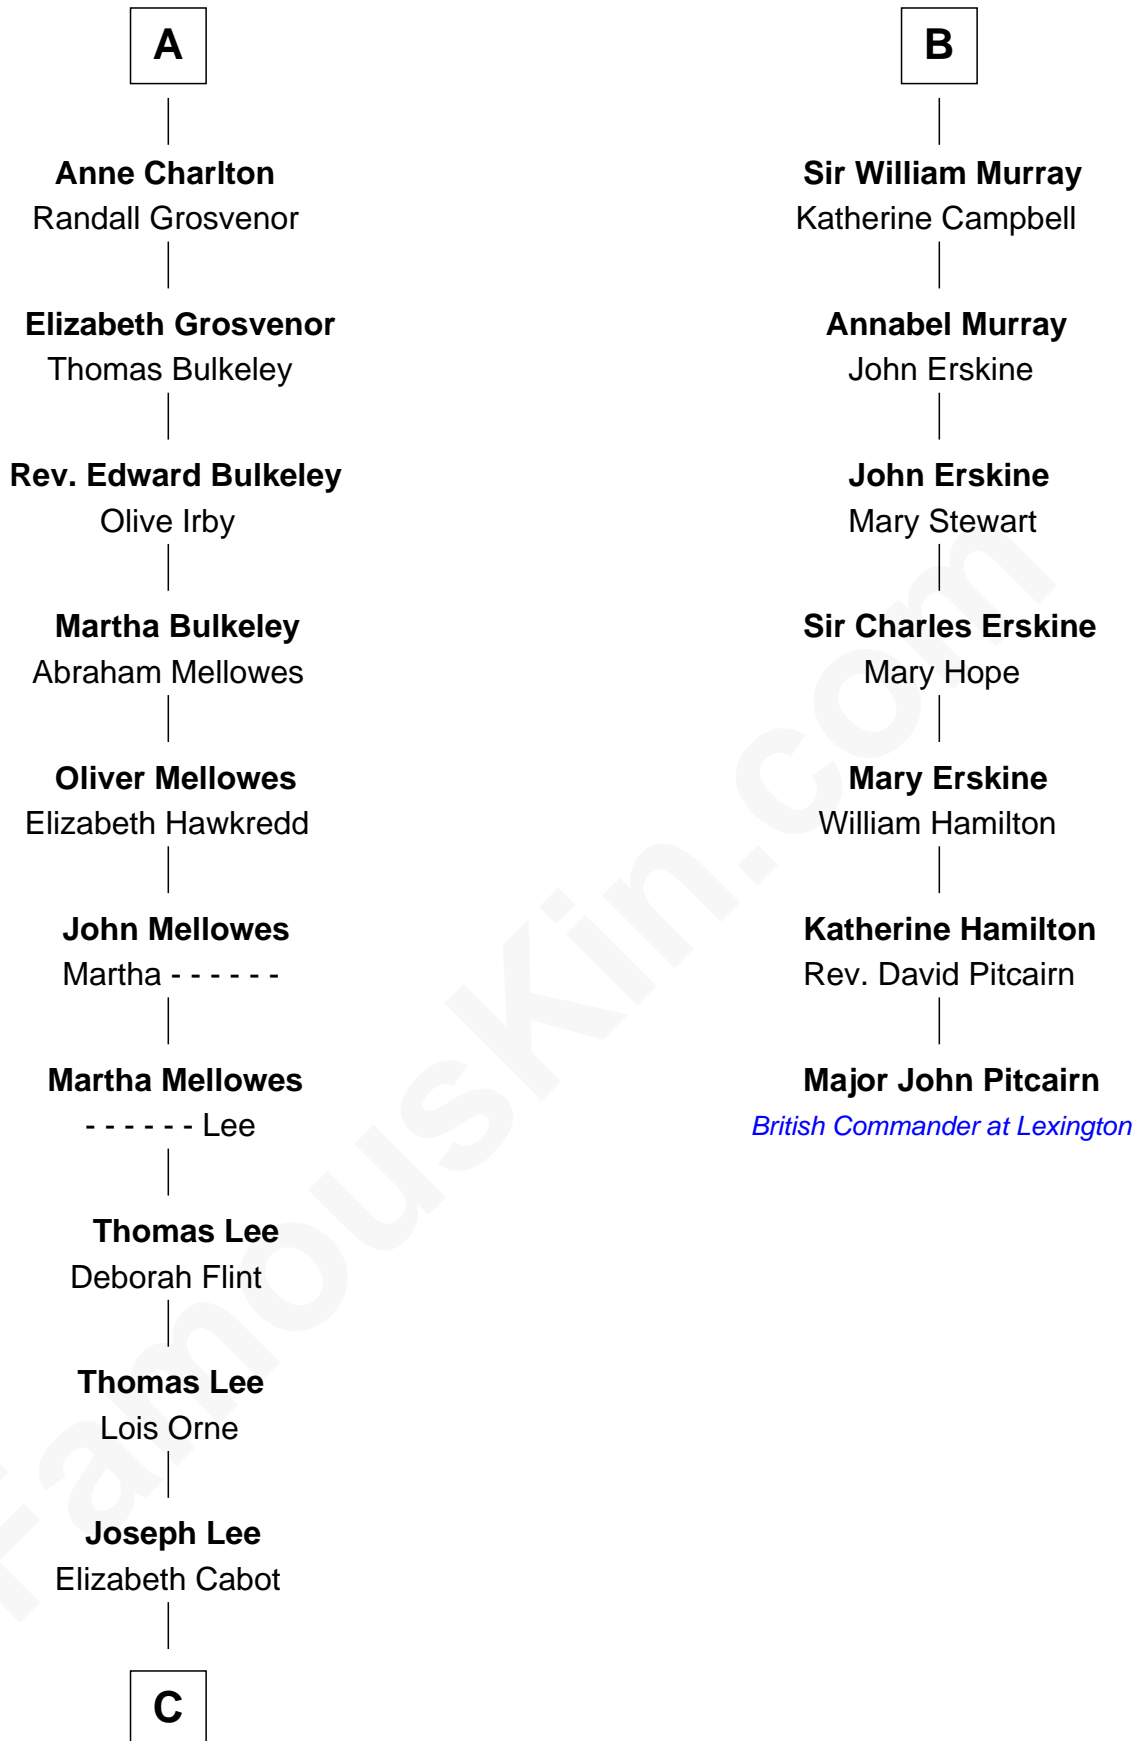

## Relationship Chart of

### Alice (Lee) Roosevelt

*First Wife of President Theodore Roosevelt*

13th cousin 7 times removed of

### Major John Pitcairn

*British Commander at Battle of Lexington*

**Sir Alan la Zouche**  
Eleanor de Segrave

**C**

—  
**Nathaniel Cabot Lee**

Mary Ann Cabot

—  
**John Clarke Lee**

Harriet Paine Rose