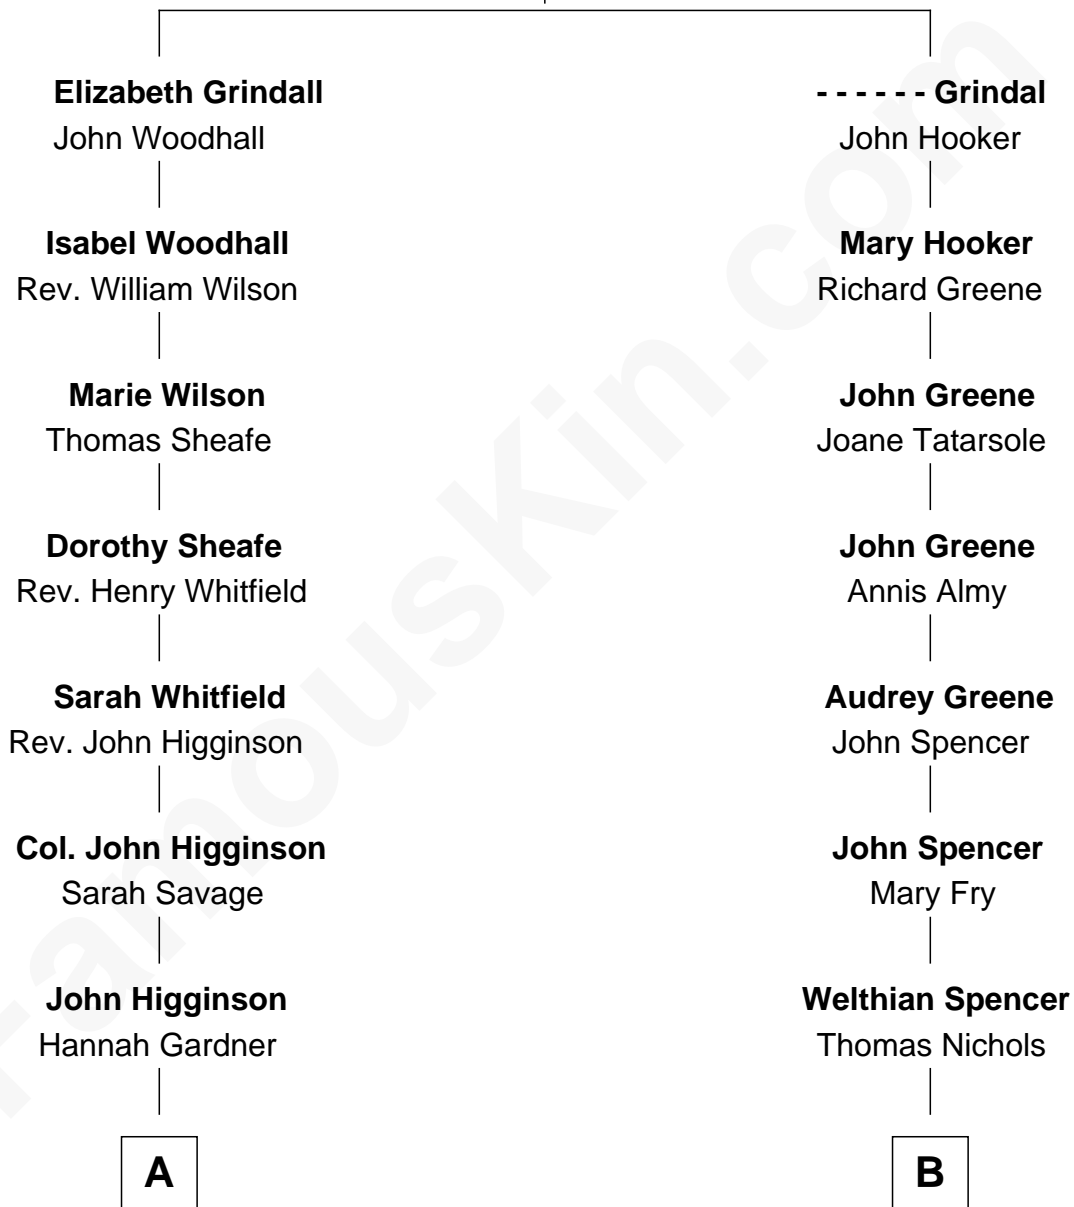

FamousKin.com

Relationship Chart of

Alice (Lee) Roosevelt

First Wife of President Theodore Roosevelt

13th cousin of

Marilyn Monroe

Actress, Model, and Singer

William Grindall

A

John Higginson
Ruth Boardman

Elizabeth Higginson
Joseph Cabot

Elizabeth Cabot
Joseph Lee

Nathaniel Cabot Lee
Mary Ann Cabot

John Clarke Lee
Harriet Paine Rose

George Cabot Lee
Caroline Watts Haskell

Alice (Lee) Roosevelt
Wife of President Theodore Roosevelt

B

Susannah Nichols
Hector Bateman

William Bateman
Susanna Spencer

Susan Bateman
Samuel Elam Almy

Susan Bateman Almy
Charles Adams Gifford

Frederick Almy Gifford
Elizabeth Easton Tennant

Charles Stanley Gifford
Gladys Pearl Monroe

Marilyn Monroe
Actress, Model, and Singer