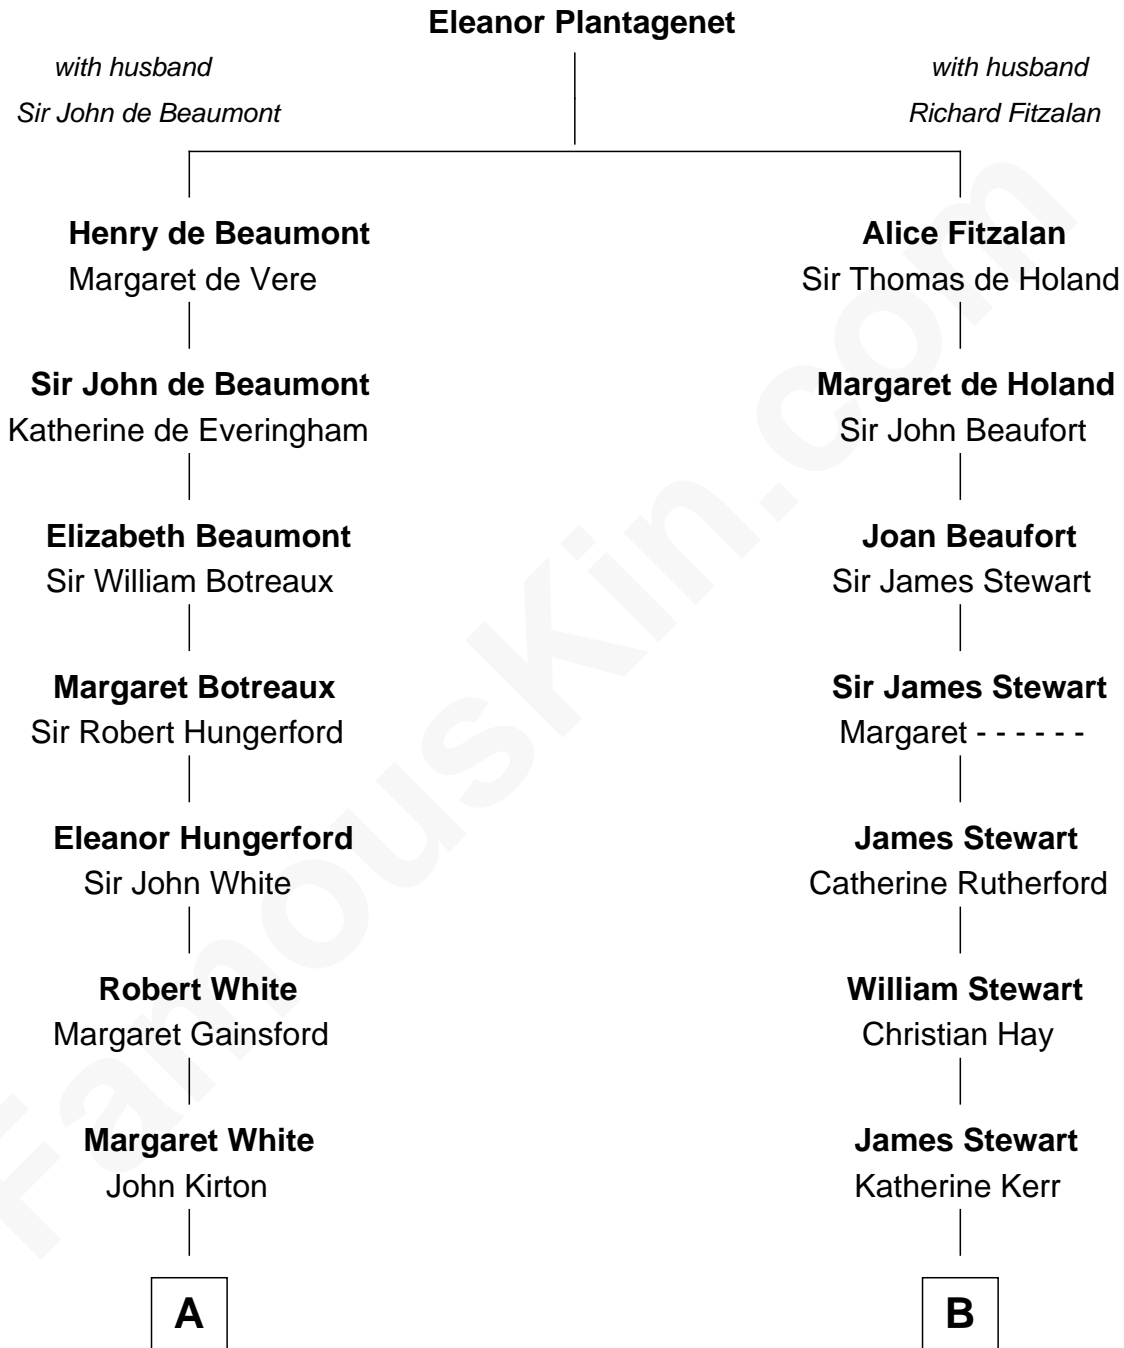

FamousKin.com

Relationship Chart of

Alice (Lee) Roosevelt

First Wife of President Theodore Roosevelt

15th cousin 4 times removed of

Noel Coward

Playwright, Actor, and Songwriter