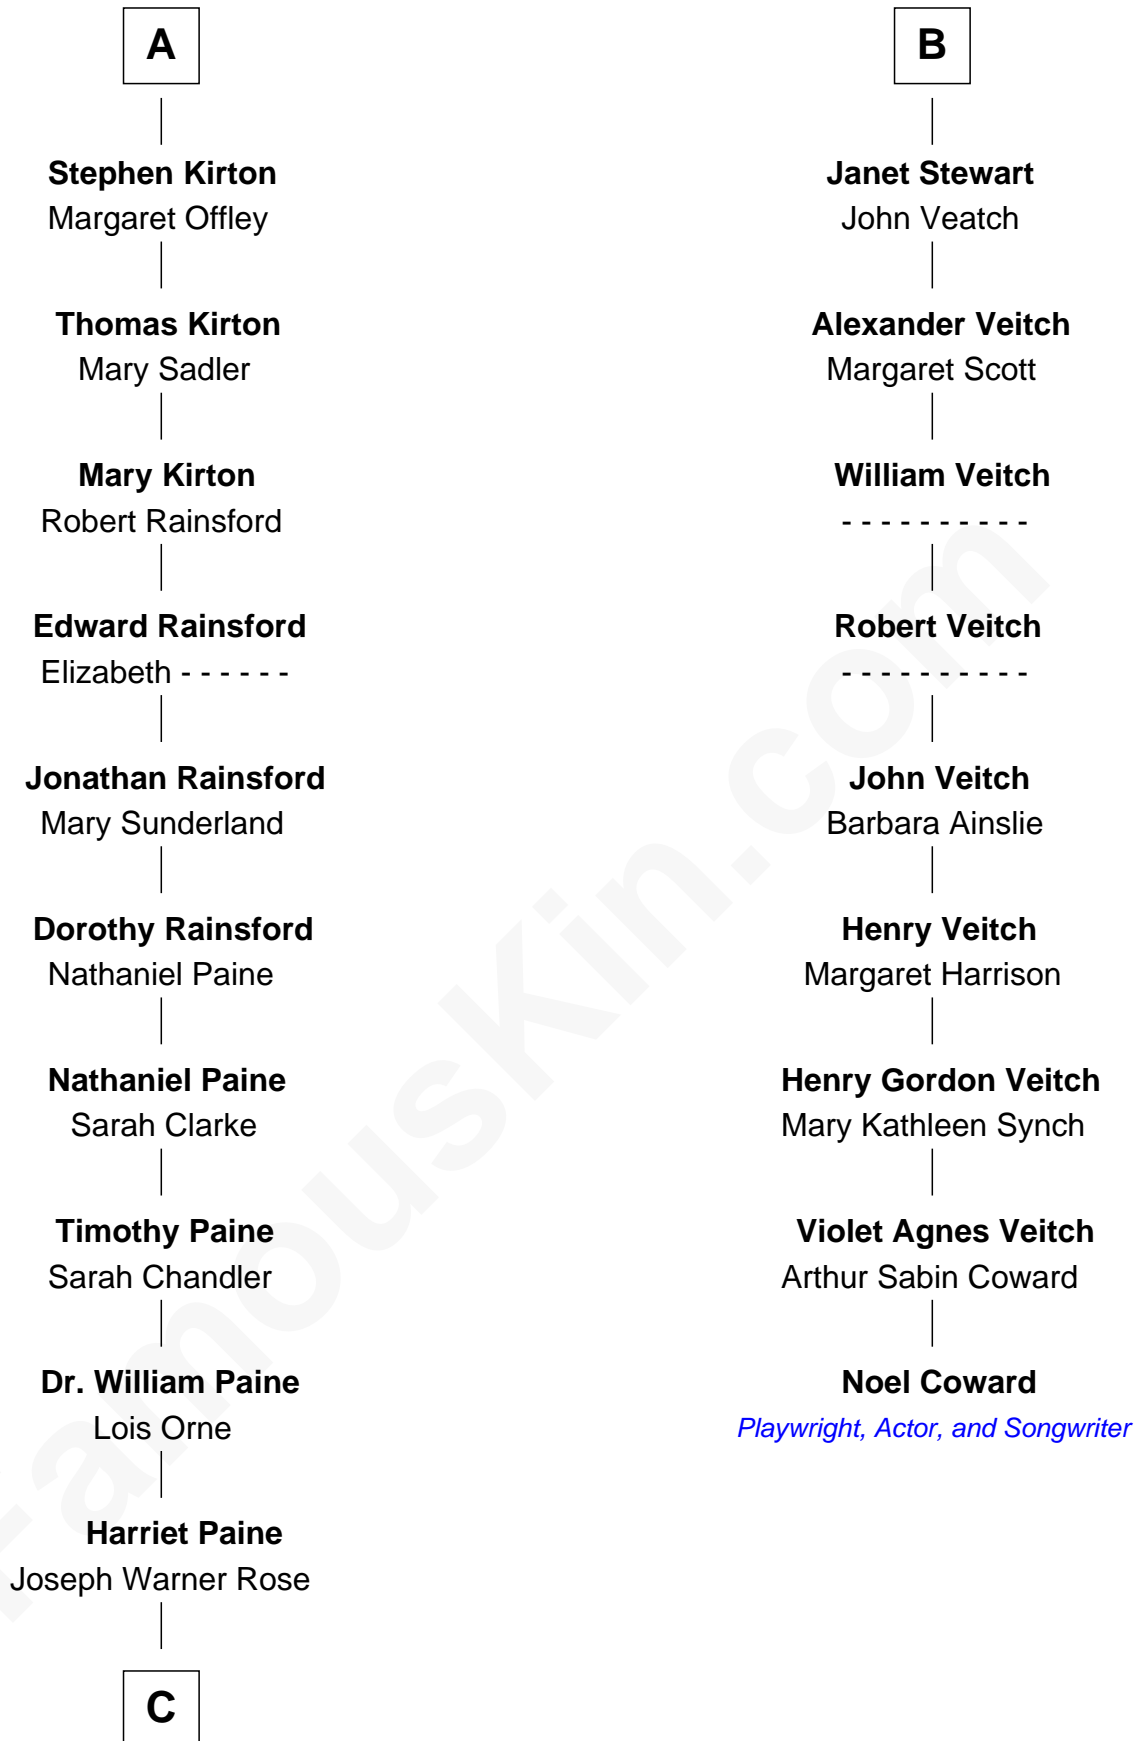

## Relationship Chart of

### Alice (Lee) Roosevelt

*First Wife of President Theodore Roosevelt*

**15th cousin 4 times removed of**

### Noel Coward

*Playwright, Actor, and Songwriter*

**C**

—  
**Harriet Paine Rose**

John Clarke Lee

—  
**George Cabot Lee**

Caroline Watts Haskell

—  
**Alice (Lee) Roosevelt**