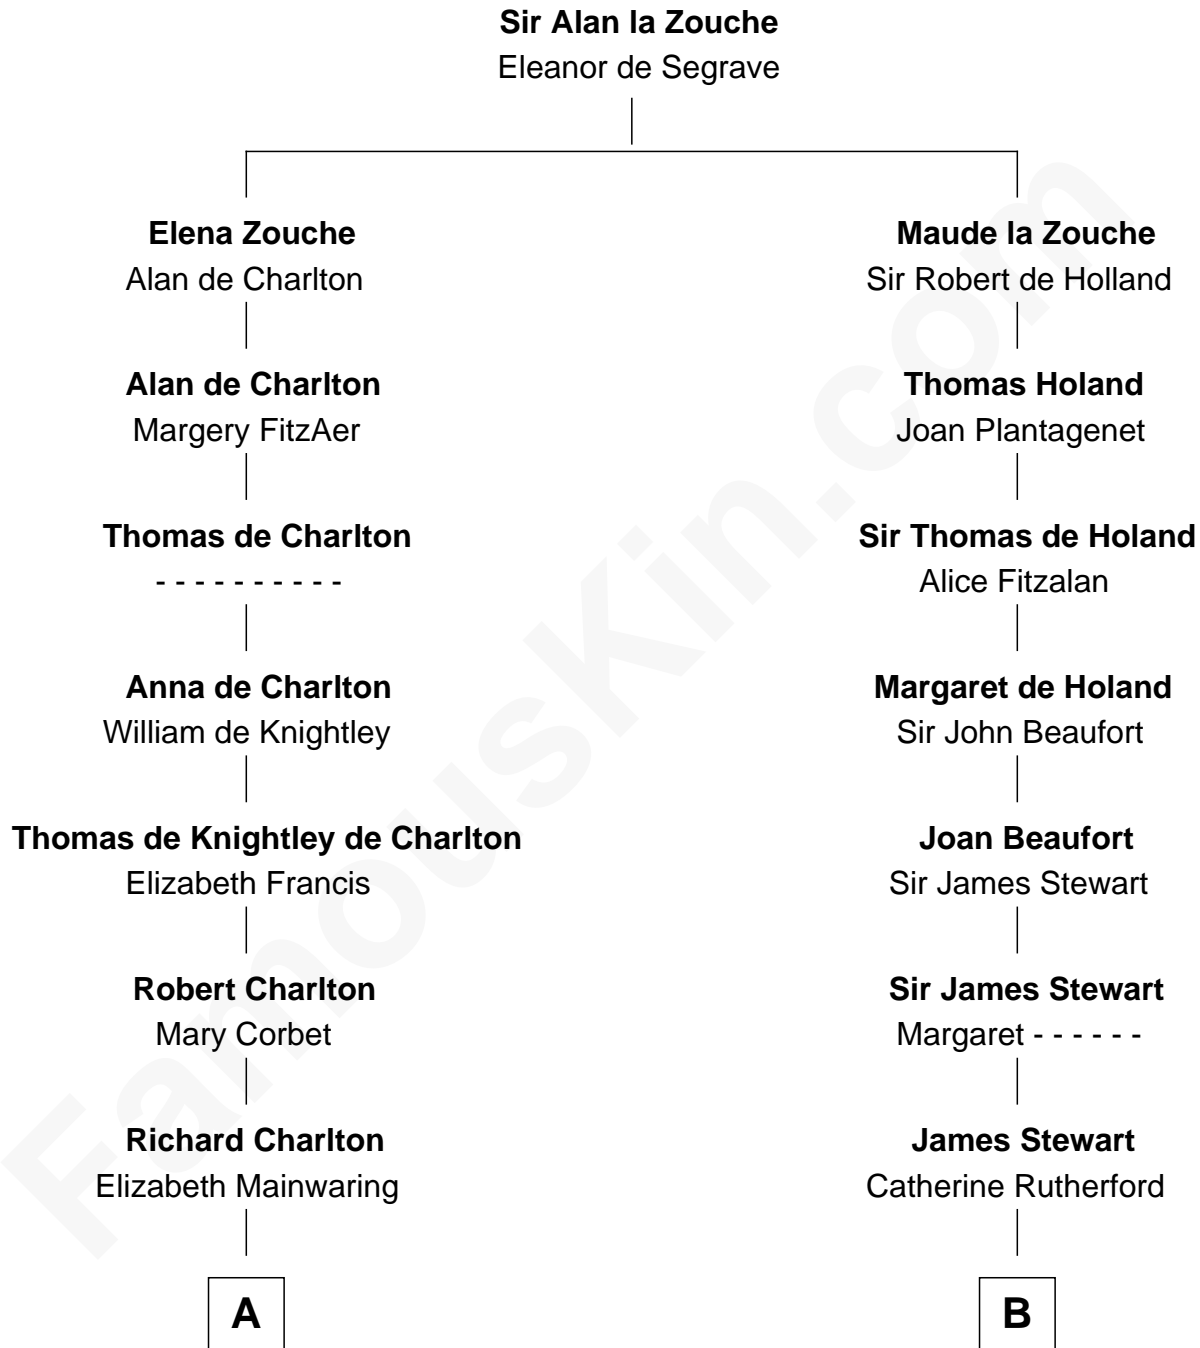

FamousKin.com

Relationship Chart of

Alice (Lee) Roosevelt

First Wife of President Theodore Roosevelt

17th cousin 3 times removed of

Noel Coward

Playwright, Actor, and Songwriter

C

—
Nathaniel Cabot Lee

Mary Ann Cabot

—
John Clarke Lee

Harriet Paine Rose

—
George Cabot Lee

Caroline Watts Haskell

—
Alice (Lee) Roosevelt

Wife of President Theodore Roosevelt