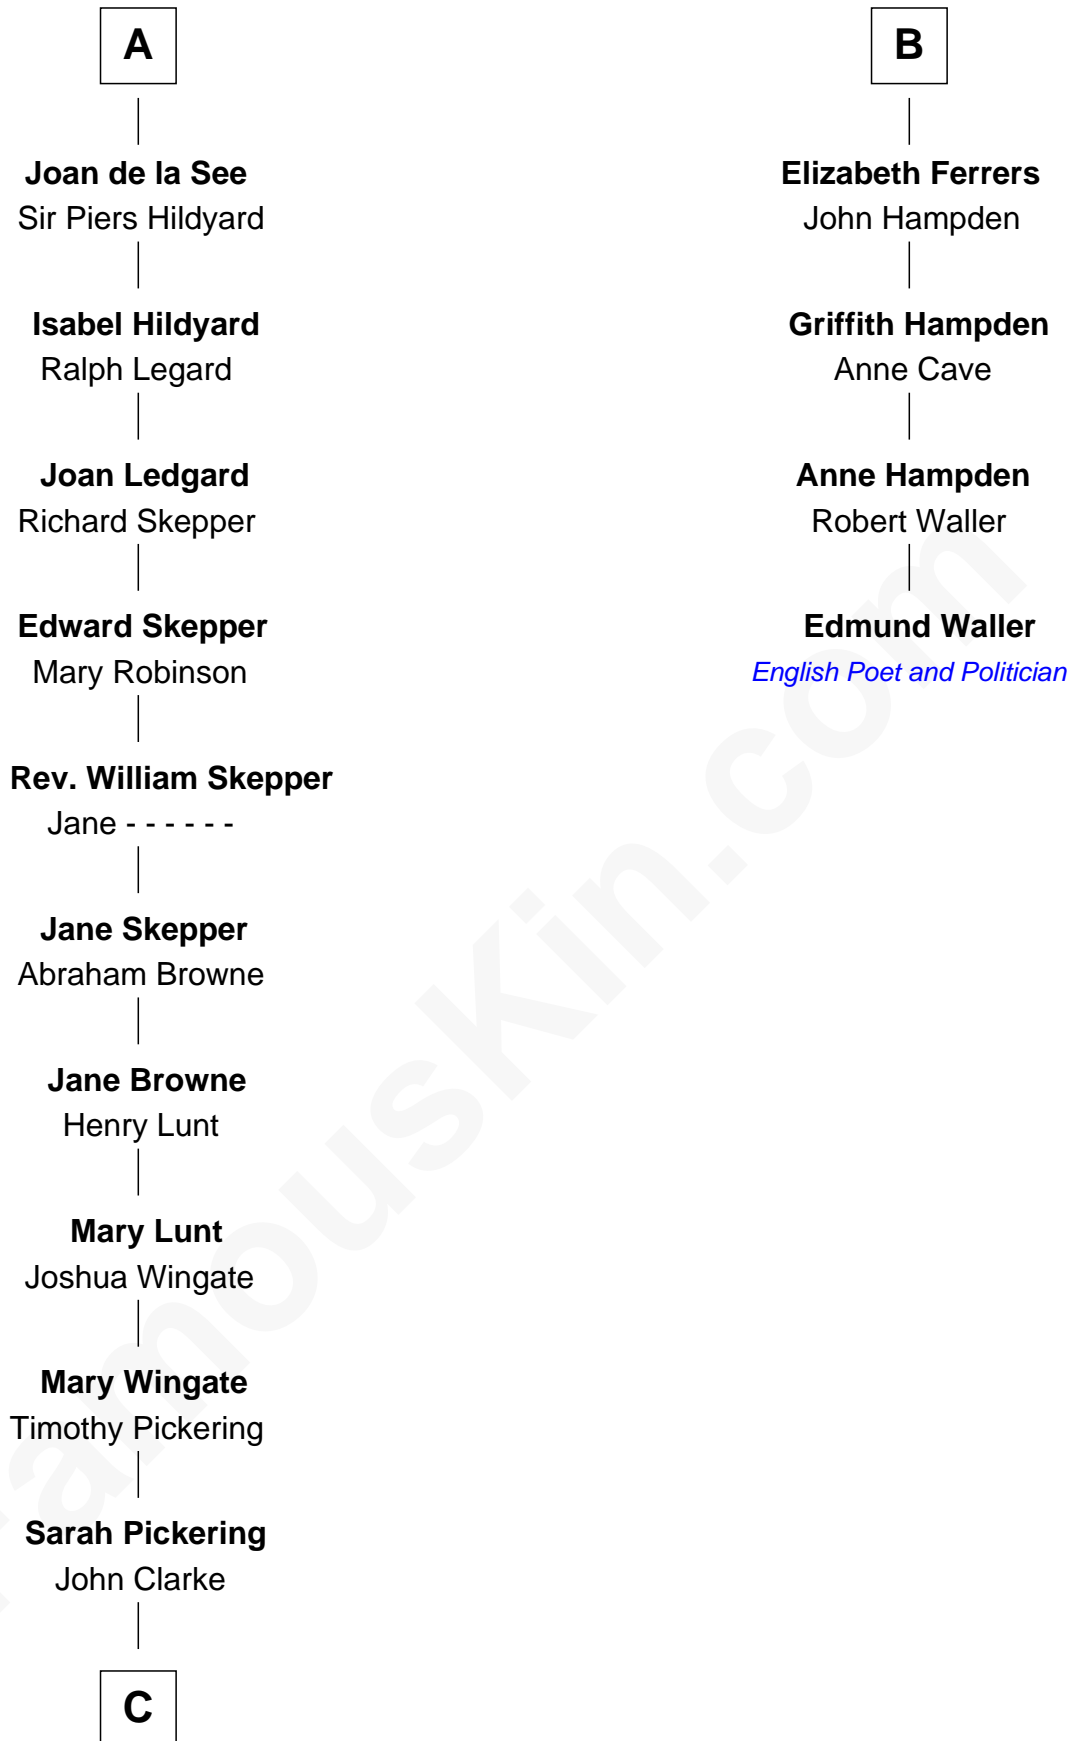

FamousKin.com

Relationship Chart of

Alice (Lee) Roosevelt

First Wife of President Theodore Roosevelt

10th cousin 11 times removed of

Edmund Waller

English Poet and Politician

C

—
Nancy Clarke

Francis Cabot

—
Mary Ann Cabot

Nathaniel Cabot Lee

—
John Clarke Lee

Harriet Paine Rose

—
George Cabot Lee

Caroline Watts Haskell

—
Alice (Lee) Roosevelt

Wife of President Theodore Roosevelt

FamousKin.com