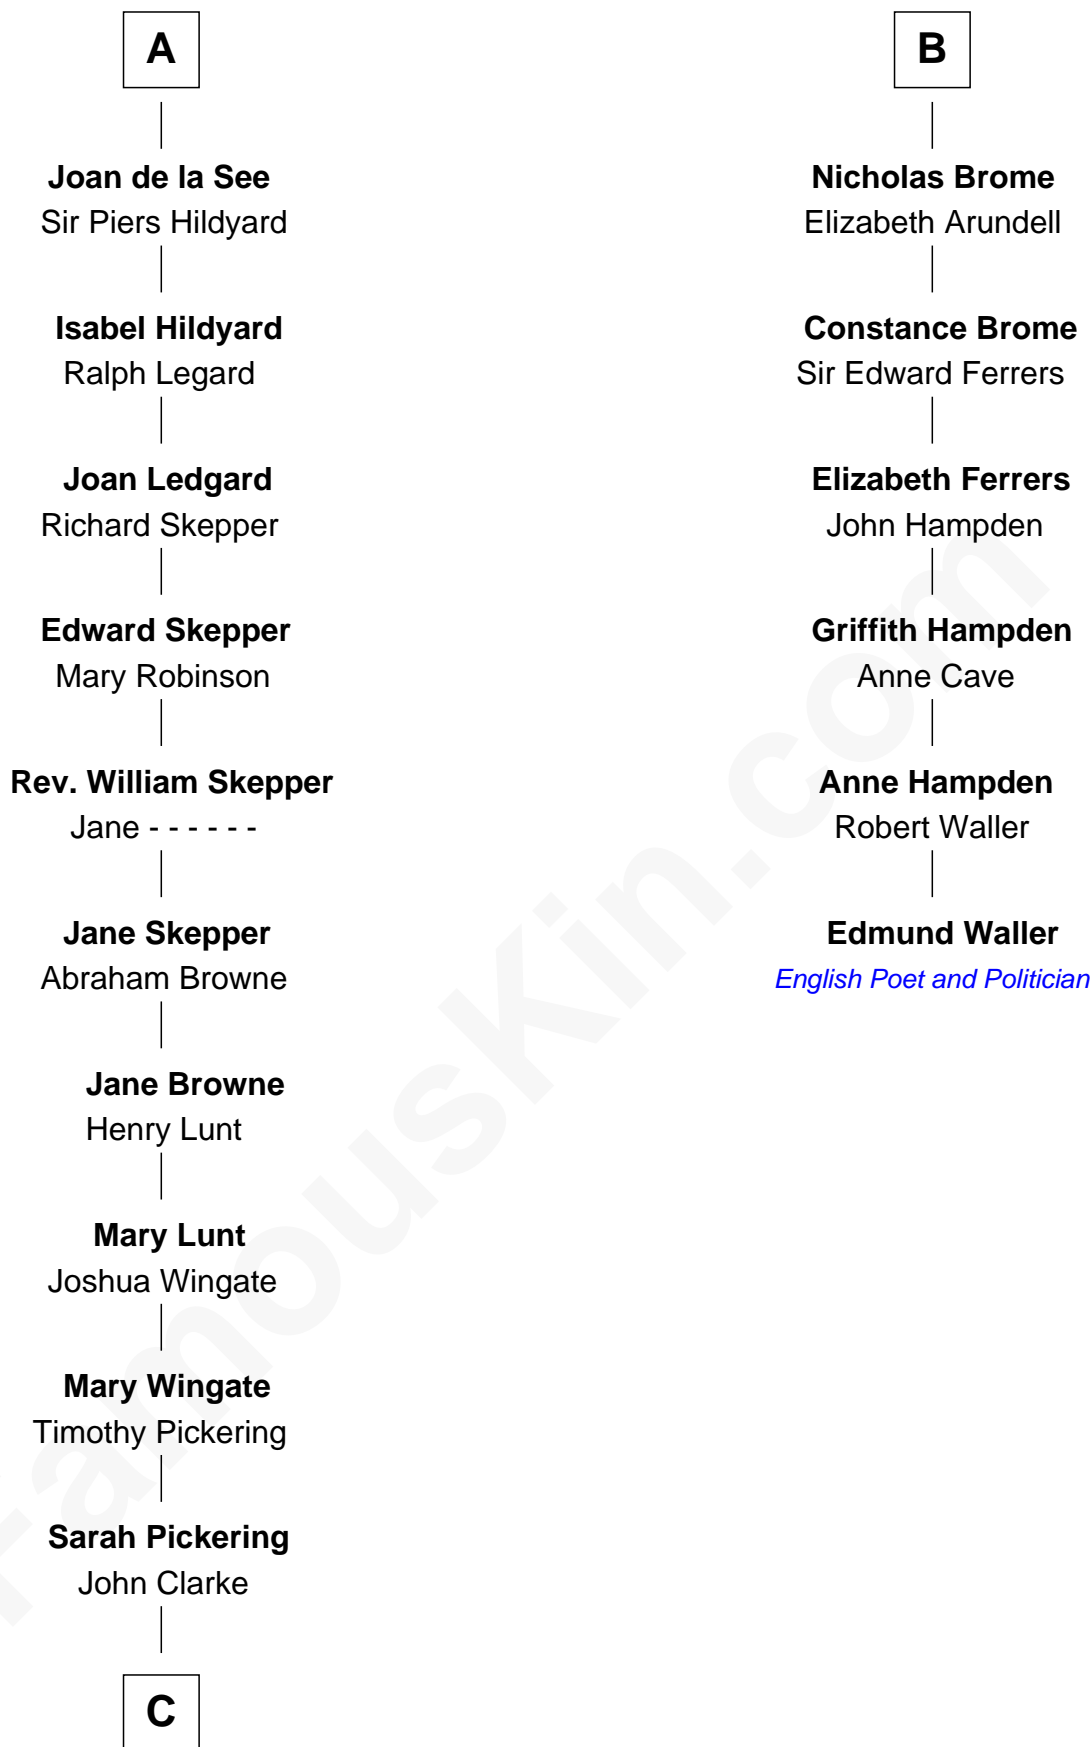

FamousKin.com

Relationship Chart of

Alice (Lee) Roosevelt

First Wife of President Theodore Roosevelt

12th cousin 9 times removed of

Edmund Waller

English Poet and Politician

C

—
Nancy Clarke

Francis Cabot

—
Mary Ann Cabot

Nathaniel Cabot Lee

—
John Clarke Lee

Harriet Paine Rose

—
George Cabot Lee

Caroline Watts Haskell

—
Alice (Lee) Roosevelt

Wife of President Theodore Roosevelt

FamousKin.com