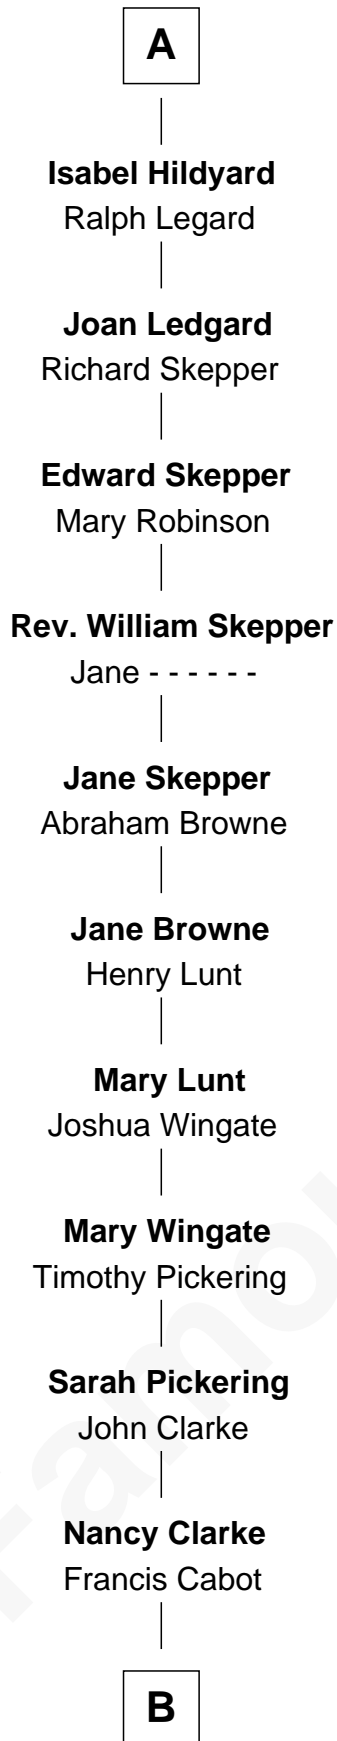

FamousKin.com

Relationship Chart of

Alice (Lee) Roosevelt

First Wife of President Theodore Roosevelt

7th cousin 13 times removed of

Catherine Howard

5th Wife of King Henry VIII

Henry Plantagenet
Maud de Chaworth

Mary Plantagenet
Henry de Percy

Sir Henry Percy
Margaret de Neville

Sir Henry Percy
Elizabeth Mortimer

Elizabeth Percy
Sir John Clifford

Mary Clifford
Sir Philip Wentworth

Elizabeth Wentworth
Sir Martin de la See

Joan de la See
Sir Piers Hildyard

A

Joan of Lancaster
John de Mowbray

John de Mowbray
Elizabeth de Segrave

Sir Thomas Mowbray
Elizabeth Fitzalan

Margaret Mowbray
Sir Robert Howard

Sir John Howard
Katherine Moleyns

Sir Thomas Howard
Elizabeth Tilney

Sir Edmund Howard
Joyce Culpeper

Catherine Howard
5th Wife of King Henry VIII

B

—
Mary Ann Cabot
Nathaniel Cabot Lee

—
John Clarke Lee
Harriet Paine Rose

—
George Cabot Lee
Caroline Watts Haskell