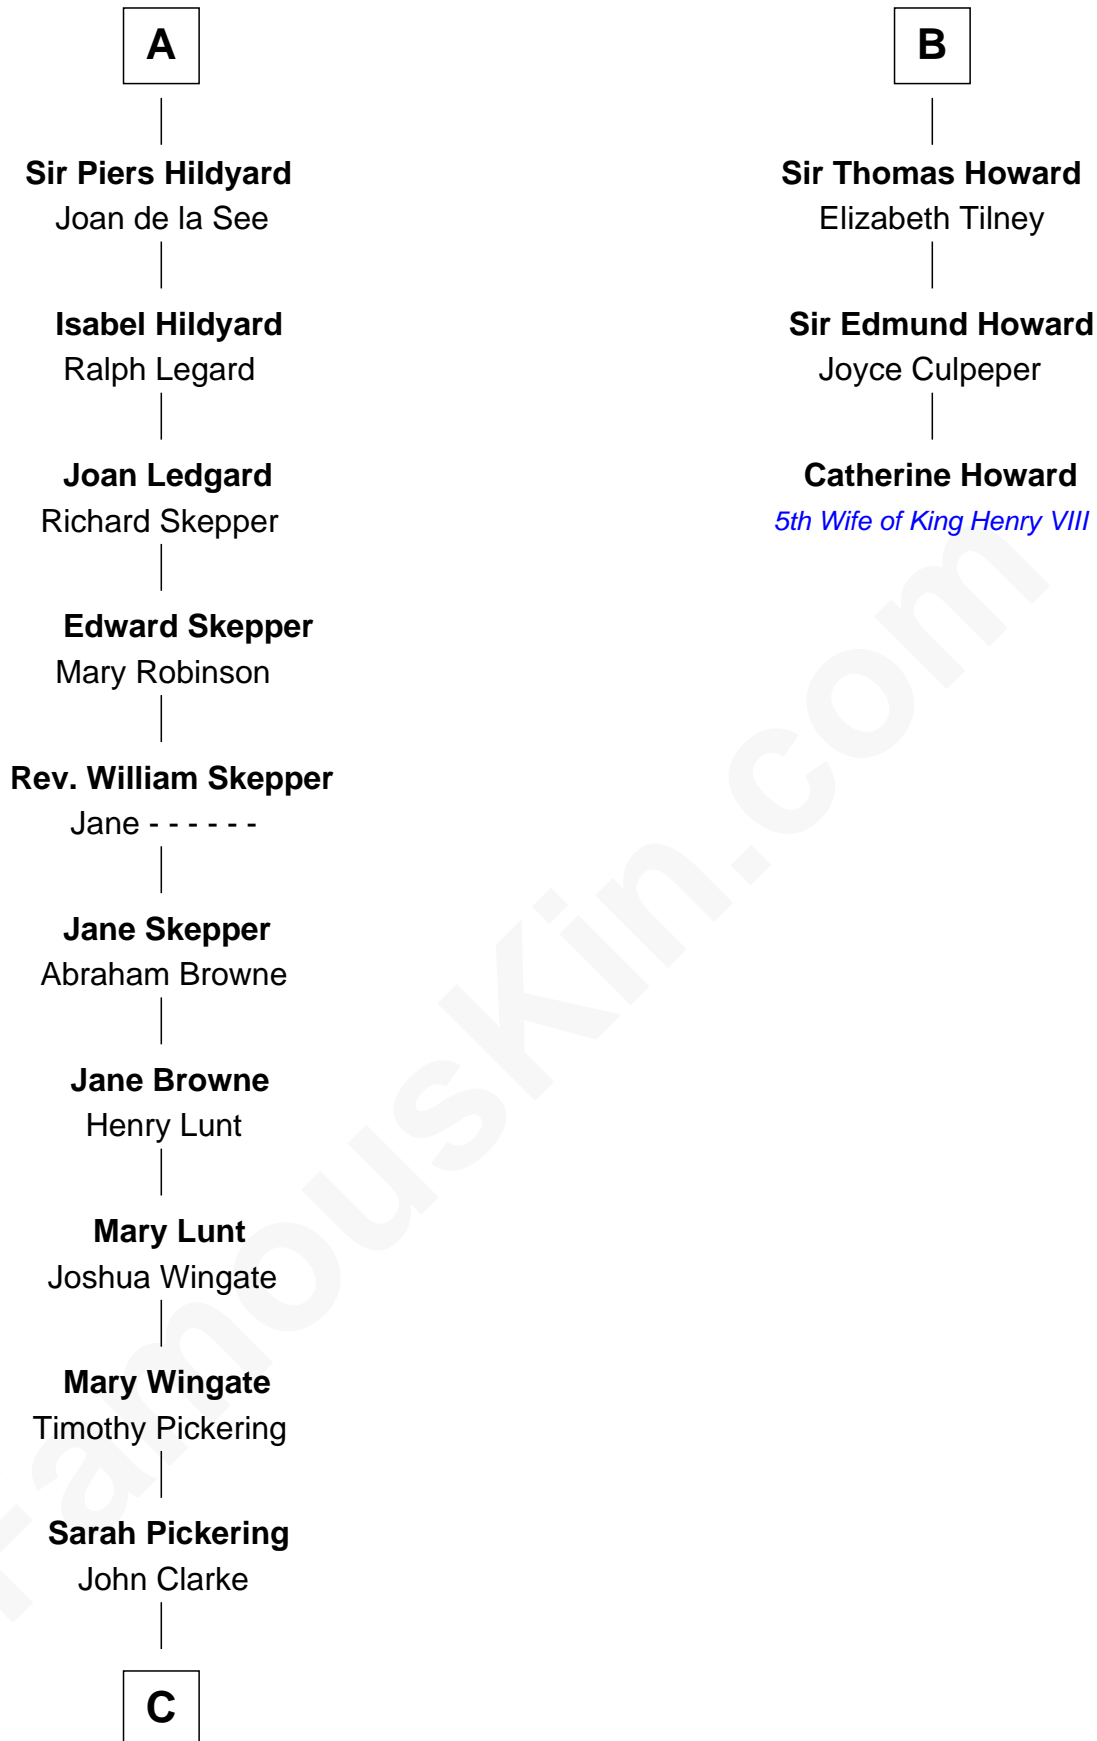

FamousKin.com

Relationship Chart of

Alice (Lee) Roosevelt

First Wife of President Theodore Roosevelt

9th cousin 12 times removed of

Catherine Howard

5th Wife of King Henry VIII

C

—
Alice (Lee) Roosevelt

Wife of President Theodore Roosevelt

FamousKin.com