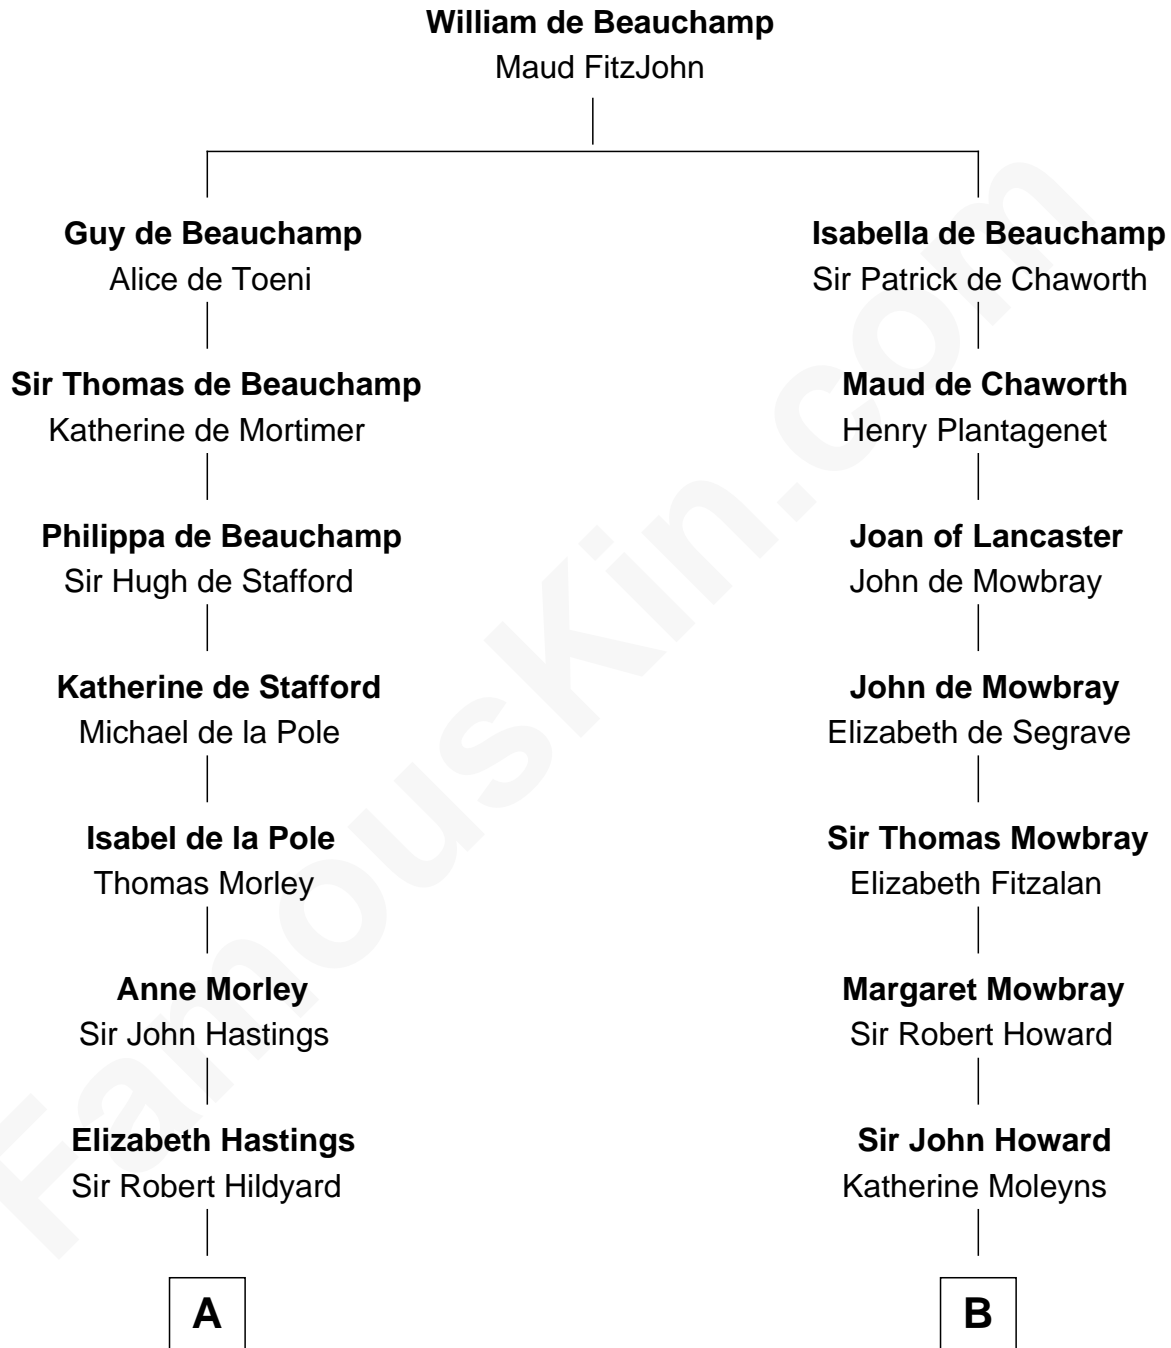

FamousKin.com

Relationship Chart of

Alice (Lee) Roosevelt

First Wife of President Theodore Roosevelt

9th cousin 12 times removed of

Catherine Howard

5th Wife of King Henry VIII

C

—
Nancy Clarke

Francis Cabot

—
Mary Ann Cabot

Nathaniel Cabot Lee

—
John Clarke Lee

Harriet Paine Rose

—
George Cabot Lee

Caroline Watts Haskell

—
Alice (Lee) Roosevelt

Wife of President Theodore Roosevelt

FamousKin.com