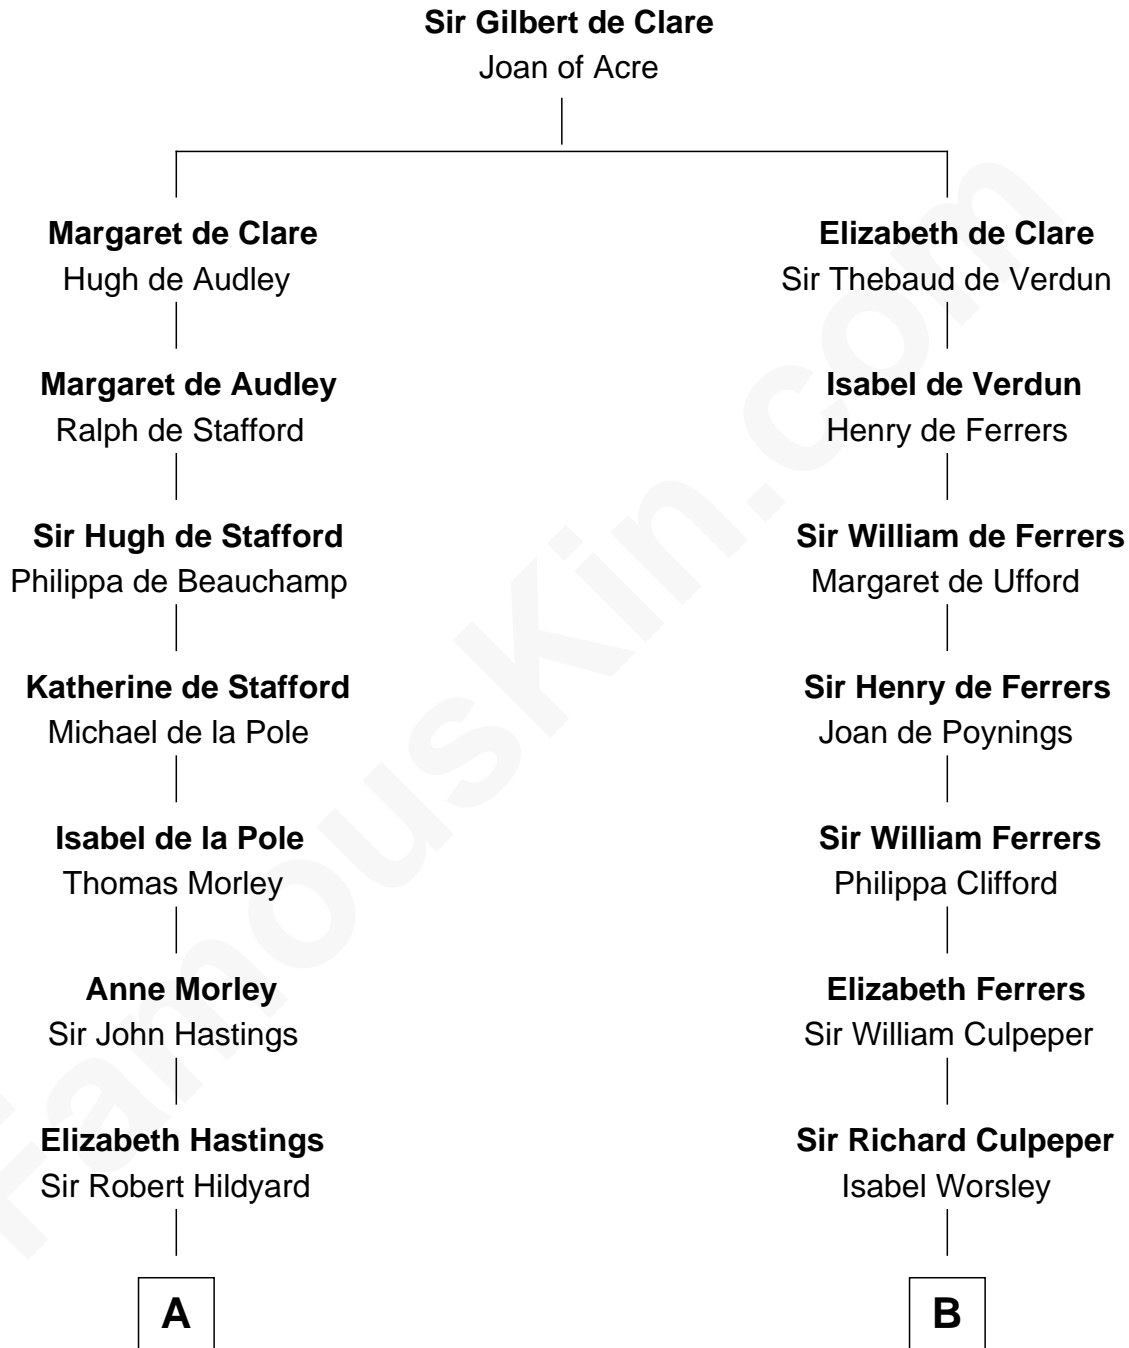

FamousKin.com

Relationship Chart of

Alice (Lee) Roosevelt

First Wife of President Theodore Roosevelt

8th cousin 13 times removed of

Catherine Howard

5th Wife of King Henry VIII

C

—
Nancy Clarke

Francis Cabot

—
Mary Ann Cabot

Nathaniel Cabot Lee

—
John Clarke Lee

Harriet Paine Rose

—
George Cabot Lee

Caroline Watts Haskell

—
Alice (Lee) Roosevelt

Wife of President Theodore Roosevelt

FamousKin.com