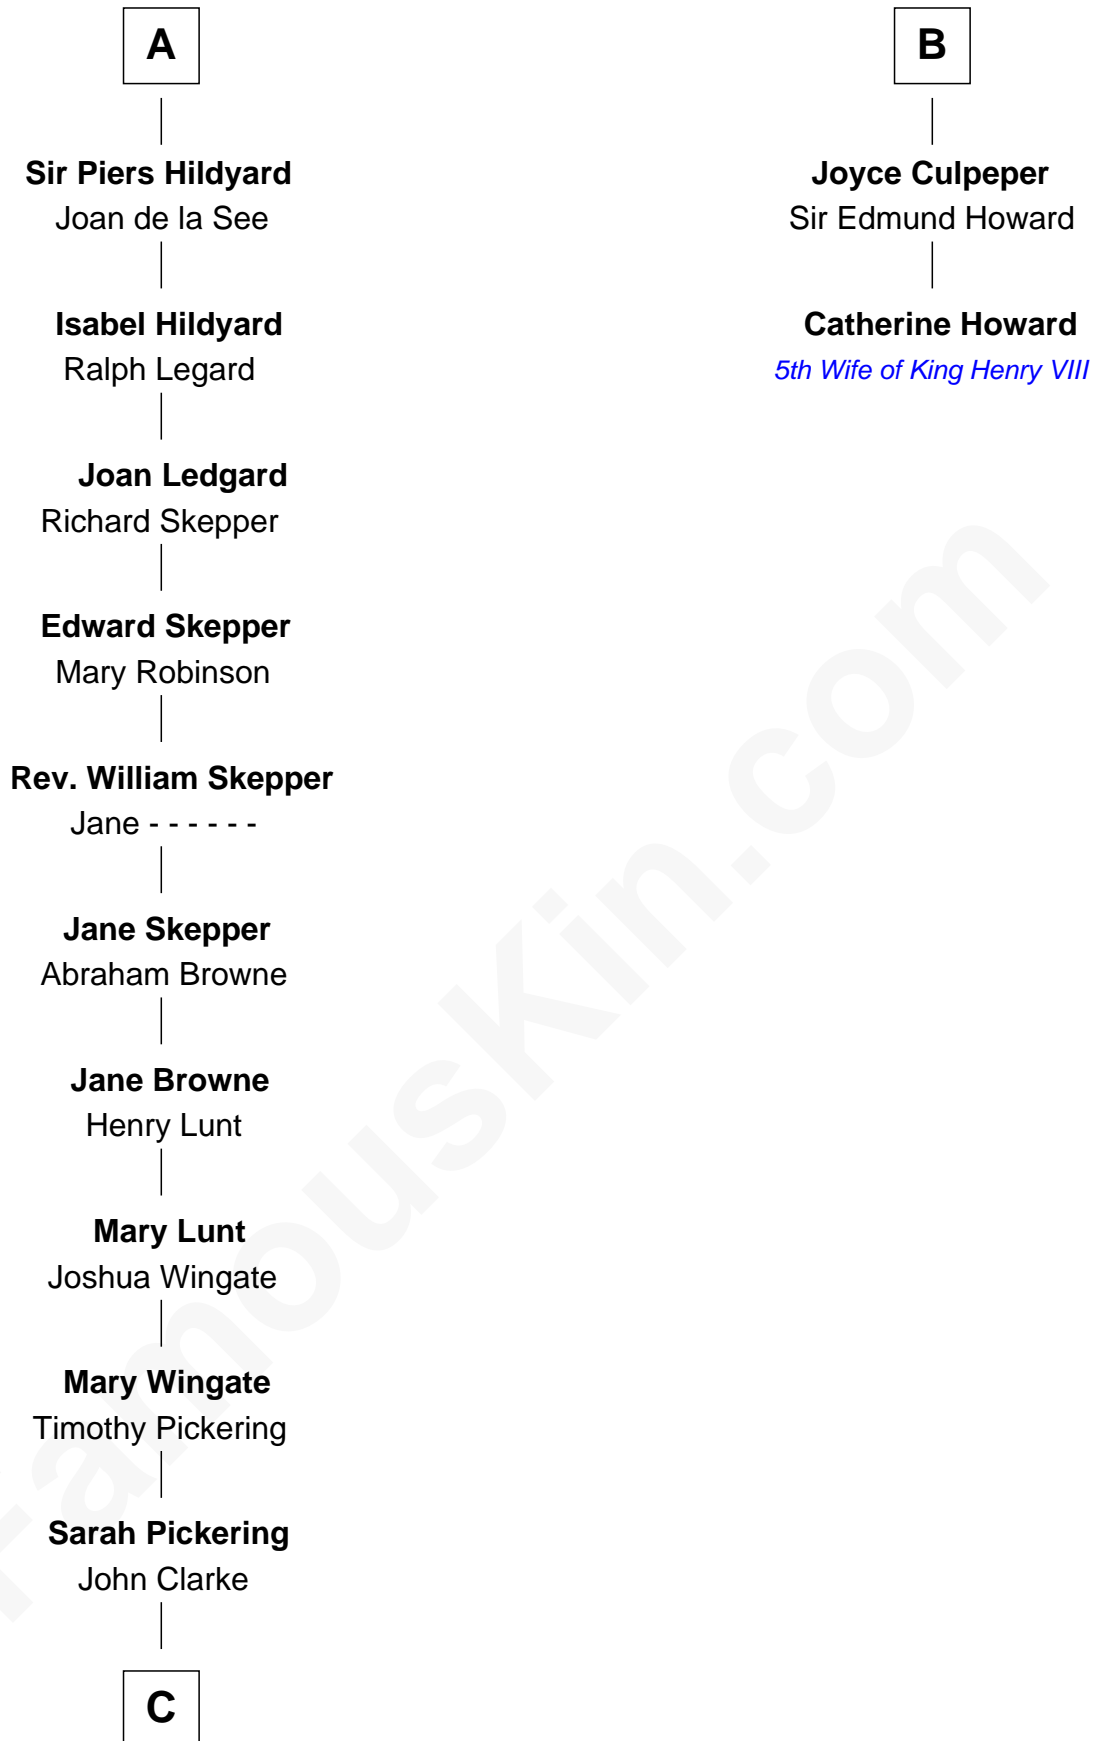

FamousKin.com

Relationship Chart of

Alice (Lee) Roosevelt

First Wife of President Theodore Roosevelt

8th cousin 13 times removed of

Catherine Howard

5th Wife of King Henry VIII

C

—
Nancy Clarke

Francis Cabot

—
Mary Ann Cabot

Nathaniel Cabot Lee

—
John Clarke Lee

Harriet Paine Rose

—
George Cabot Lee

Caroline Watts Haskell

—
Alice (Lee) Roosevelt

Wife of President Theodore Roosevelt

FamousKin.com