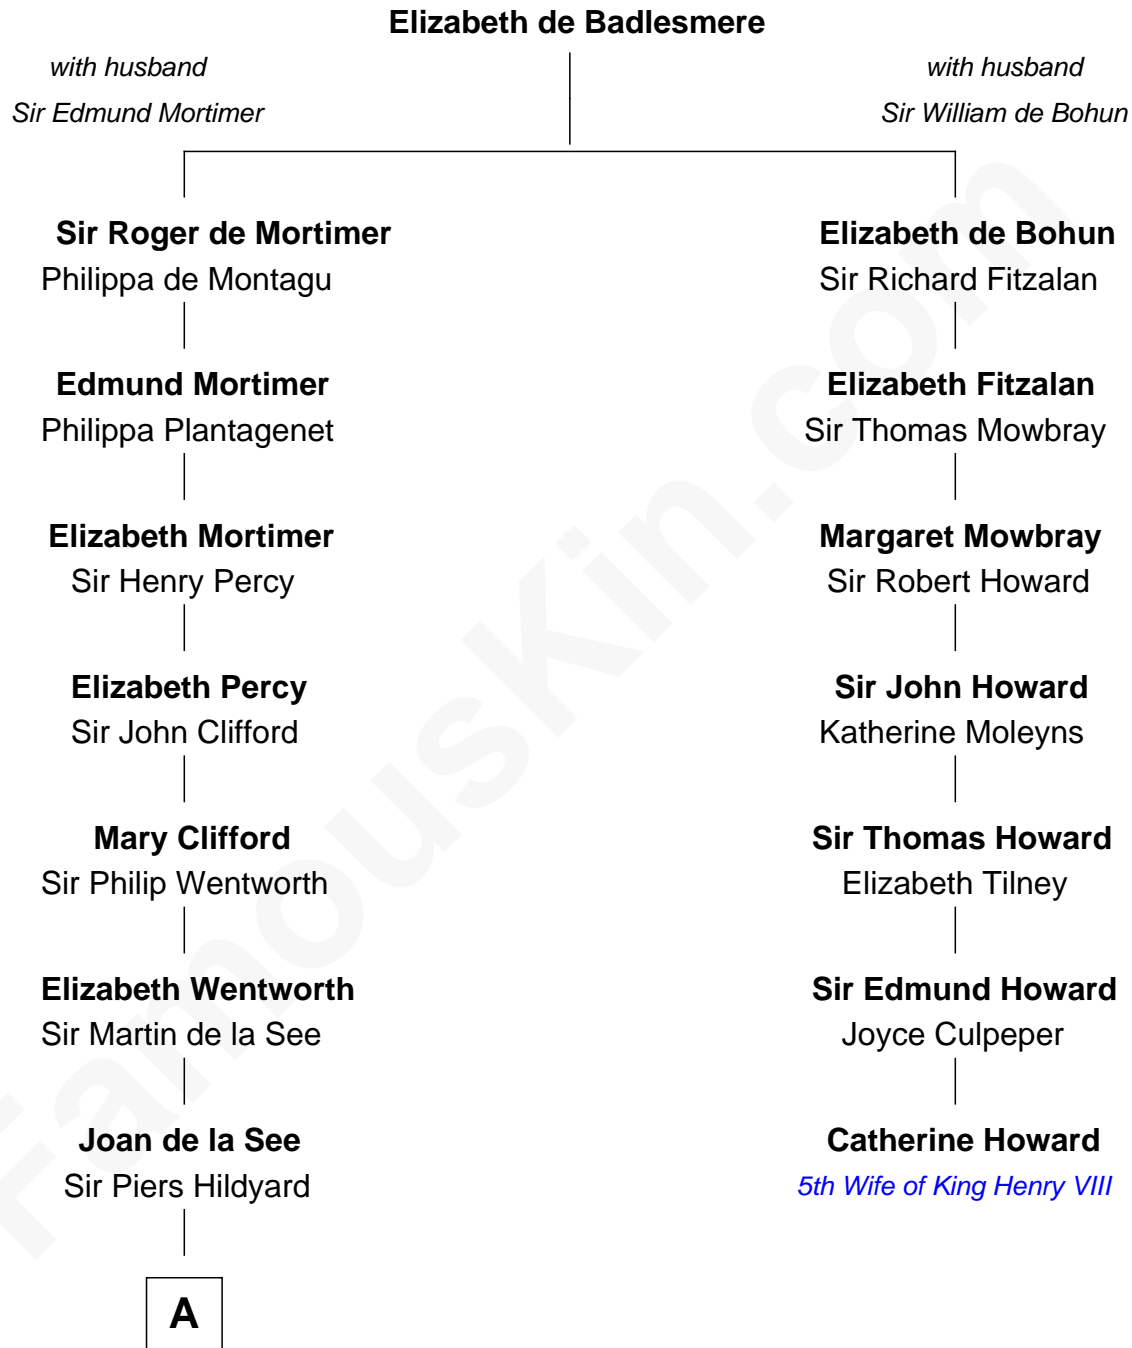

FamousKin.com

Relationship Chart of

Alice (Lee) Roosevelt

First Wife of President Theodore Roosevelt

6th cousin 14 times removed of

Catherine Howard

5th Wife of King Henry VIII

B

—
Mary Ann Cabot
Nathaniel Cabot Lee

—
John Clarke Lee
Harriet Paine Rose

—
George Cabot Lee
Caroline Watts Haskell

—
Alice (Lee) Roosevelt
Wife of President Theodore Roosevelt

FamousKin.com