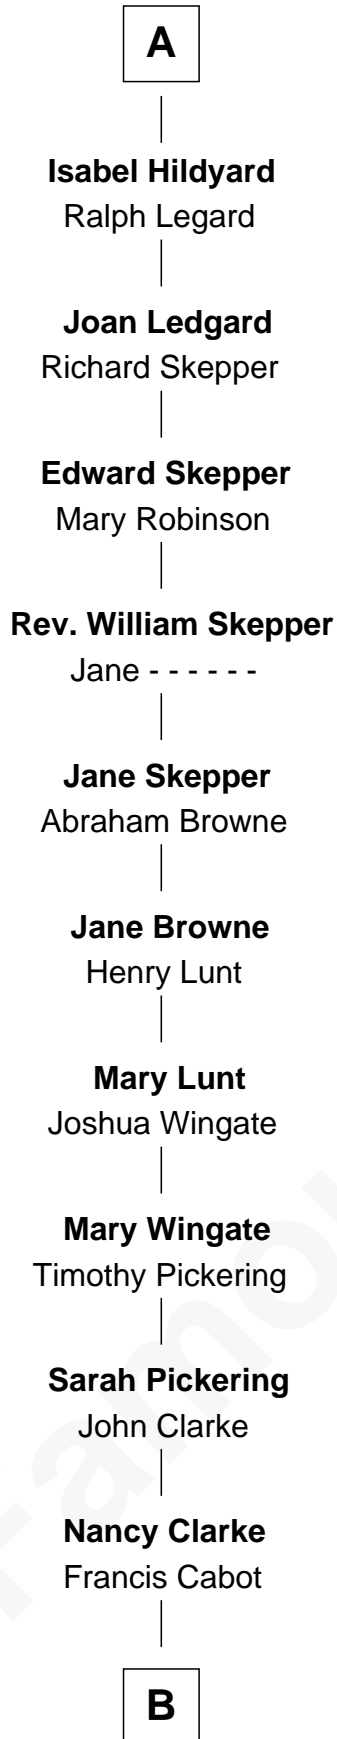

FamousKin.com

Relationship Chart of

Alice (Lee) Roosevelt

First Wife of President Theodore Roosevelt

6th cousin 14 times removed of

Catherine Howard

5th Wife of King Henry VIII

B

—
Mary Ann Cabot
Nathaniel Cabot Lee

—
John Clarke Lee
Harriet Paine Rose

—
George Cabot Lee
Caroline Watts Haskell

—
Alice (Lee) Roosevelt
Wife of President Theodore Roosevelt

FamousKin.com