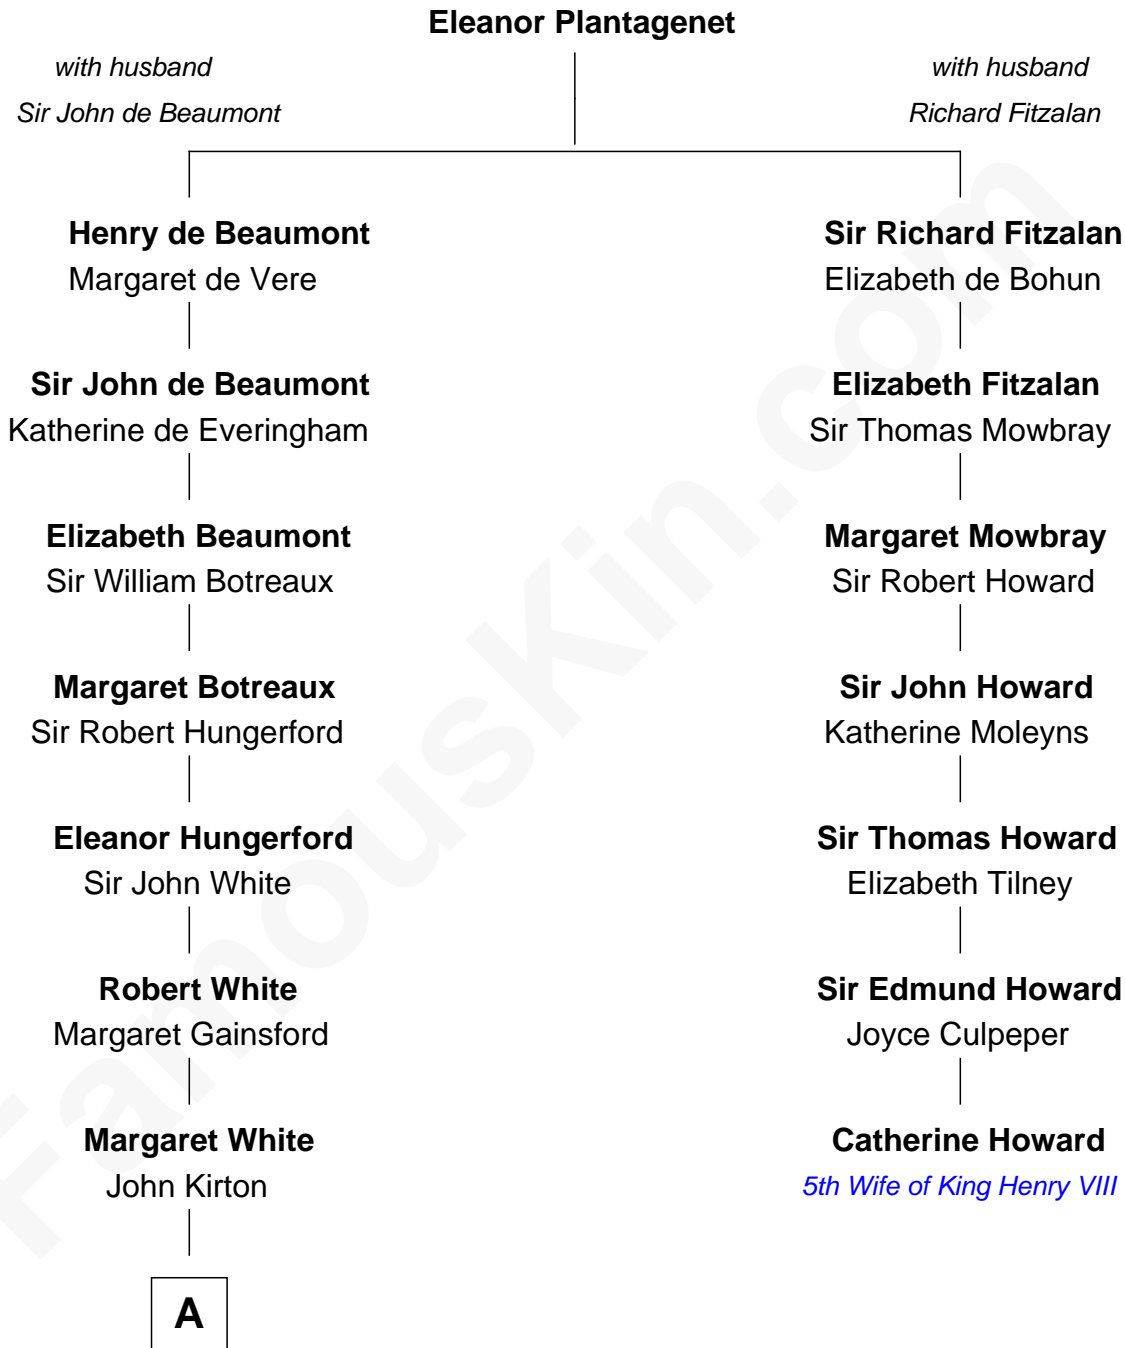

Catherine Howard

5th Wife of King Henry VIII