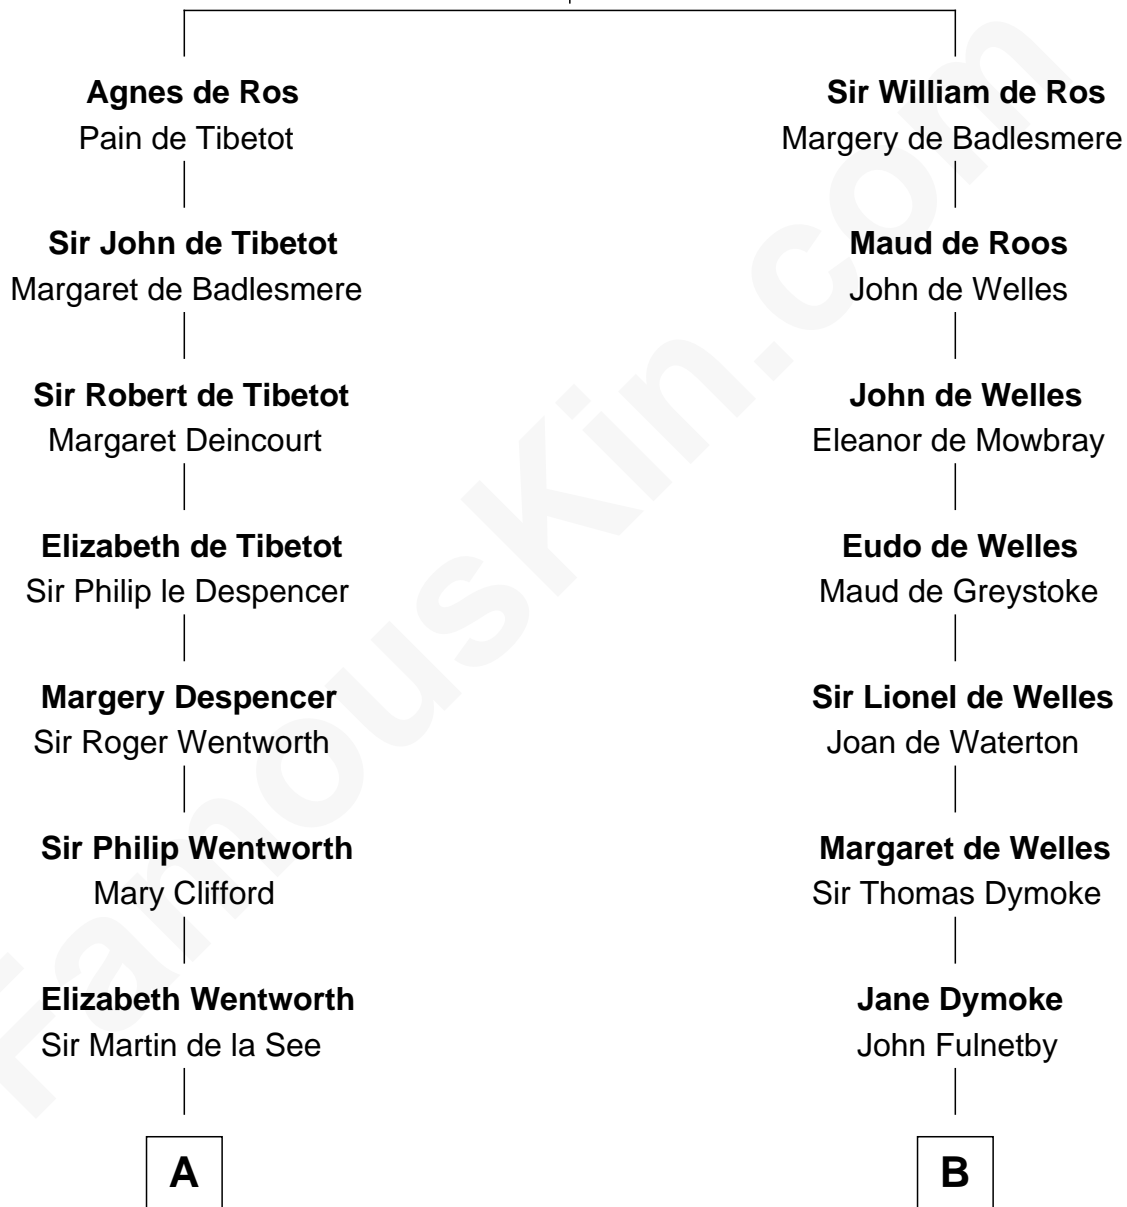

## Relationship Chart of

### Alice (Lee) Roosevelt

*First Wife of President Theodore Roosevelt*

17th cousin 4 times removed of

### Ralph Waldo Emerson

*American Poet*

**William de Ros**  
Maude de Vaux

**C**

**Nancy Clarke**

Francis Cabot

**Mary Ann Cabot**

Nathaniel Cabot Lee