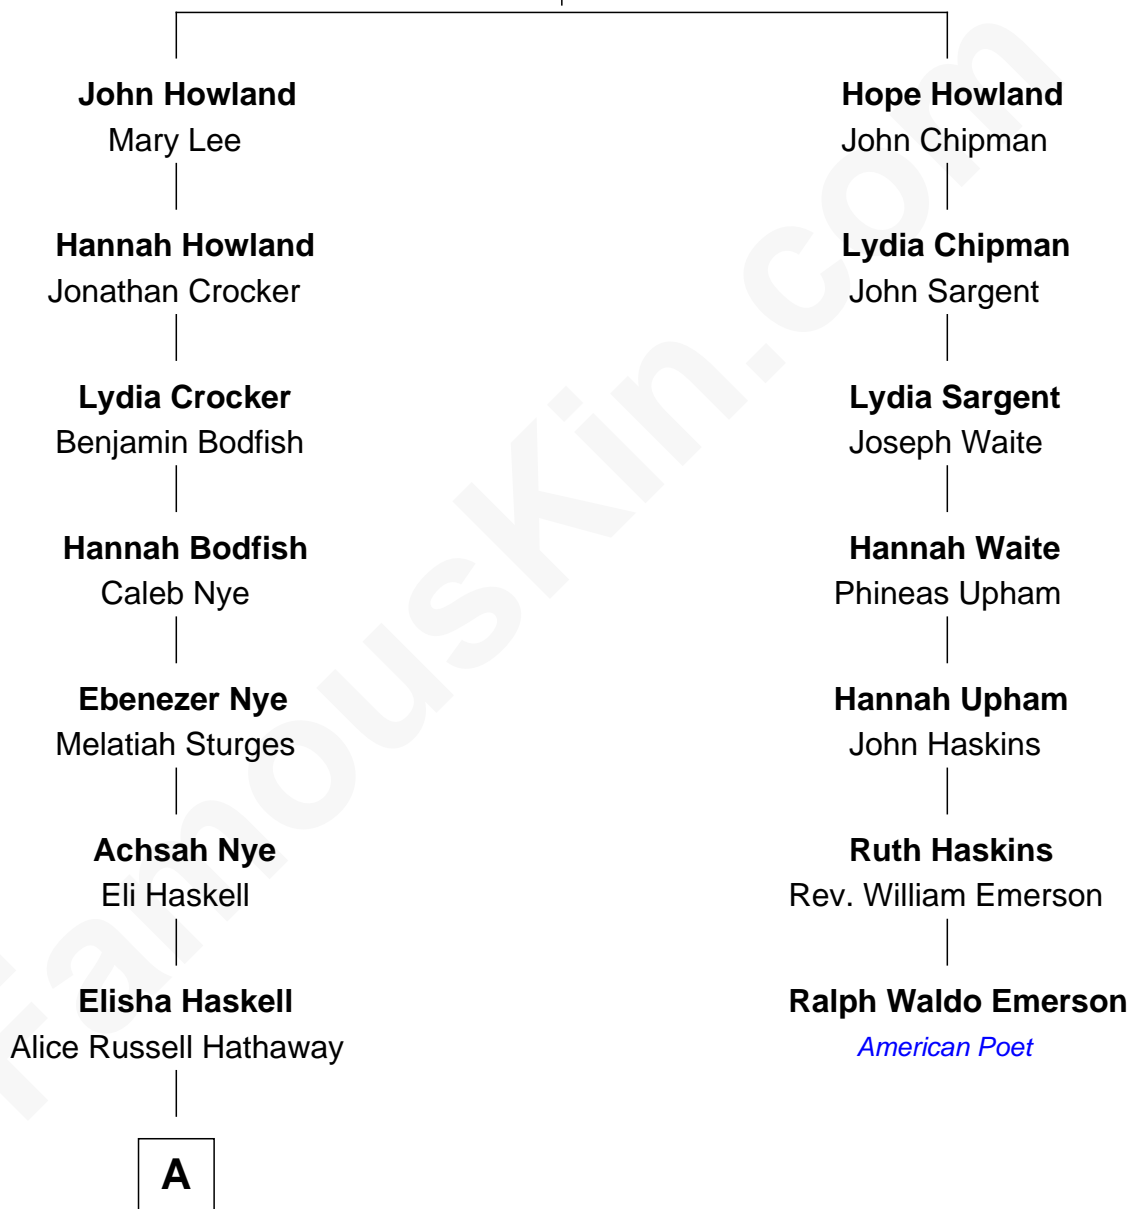

FamousKin.com

Relationship Chart of

Alice (Lee) Roosevelt

First Wife of President Theodore Roosevelt

6th cousin 2 times removed of

Ralph Waldo Emerson

American Poet

John Howland
Elizabeth Tilley

A

—
Caroline Watts Haskell

George Cabot Lee

—
Alice (Lee) Roosevelt

Wife of President Theodore Roosevelt

FamousKin.com