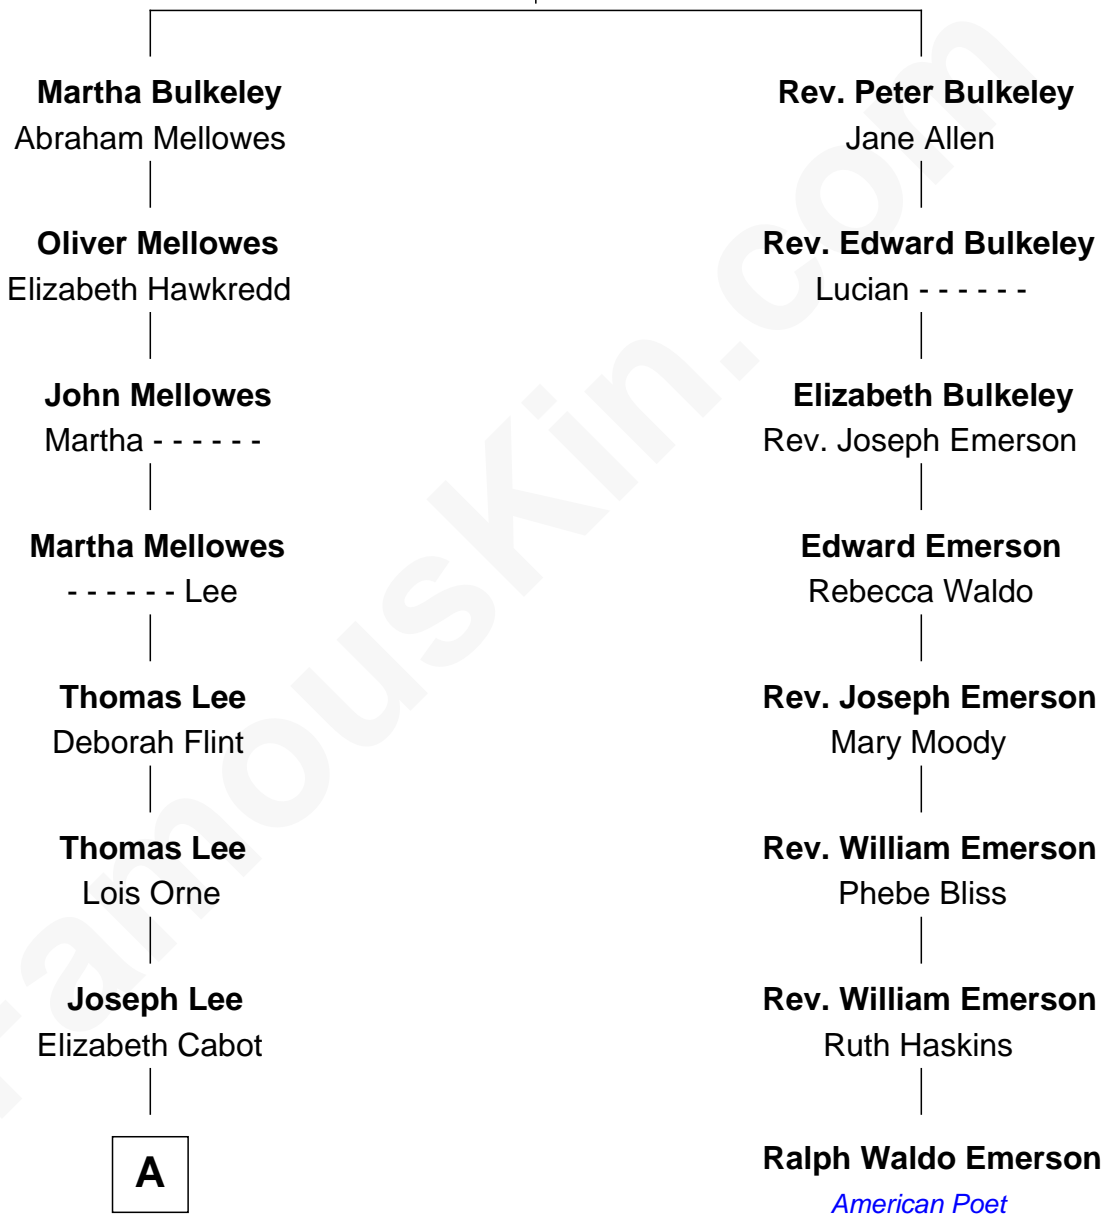

FamousKin.com

Relationship Chart of

Alice (Lee) Roosevelt

First Wife of President Theodore Roosevelt

7th cousin 3 times removed of

Ralph Waldo Emerson
American Poet

Rev. Edward Bulkeley
Olive Irby

A

—
Nathaniel Cabot Lee

Mary Ann Cabot

—
John Clarke Lee

Harriet Paine Rose

—
George Cabot Lee

Caroline Watts Haskell

—
Alice (Lee) Roosevelt

Wife of President Theodore Roosevelt