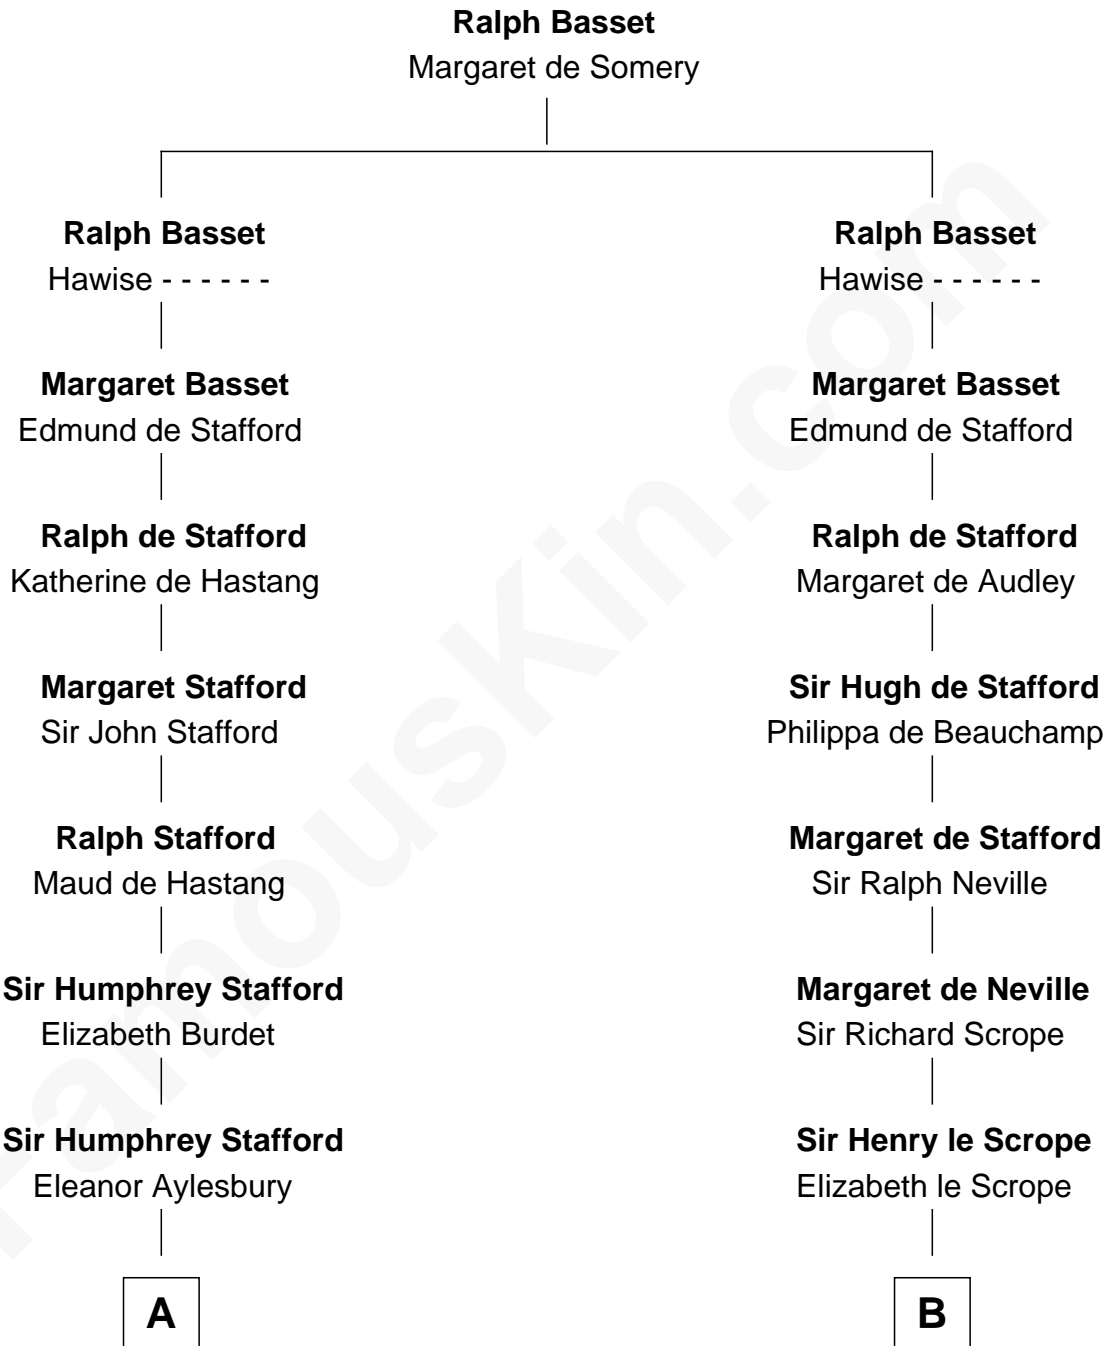

FamousKin.com

Relationship Chart of

Alice (Lee) Roosevelt

First Wife of President Theodore Roosevelt

20th cousin 1 time removed of

Admiral Richard Byrd

Polar Explorer

C

Stephen Hathaway

Abigail Smith

Humphrey Hathaway

Abigail Smith

Alice Russell Hathaway

Elisha Haskell

Caroline Watts Haskell

George Cabot Lee