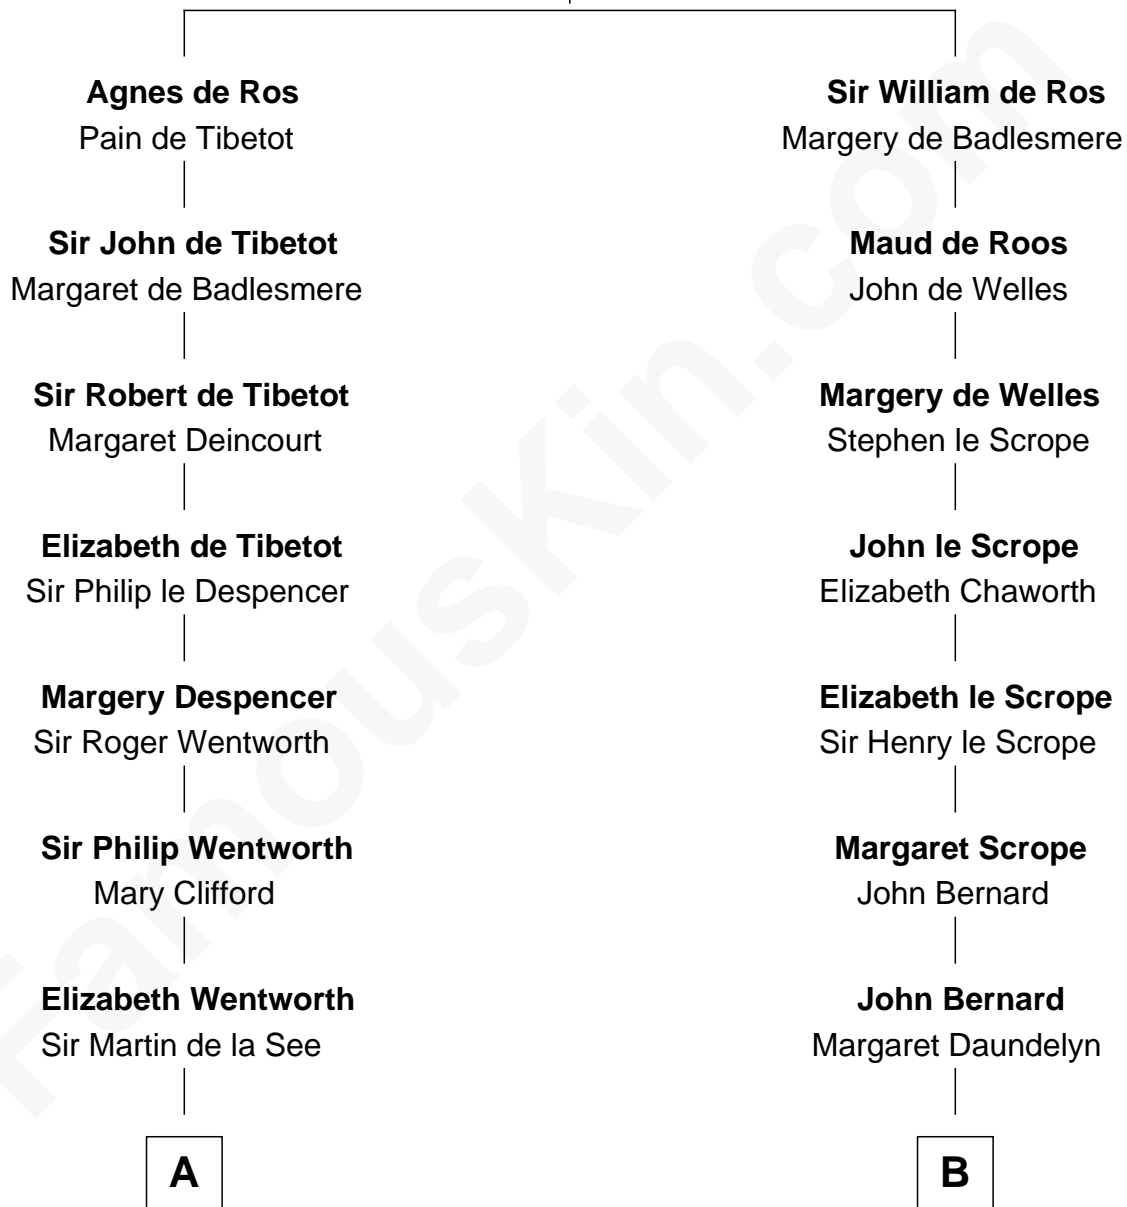

FamousKin.com

Relationship Chart of

Alice (Lee) Roosevelt

First Wife of President Theodore Roosevelt

18th cousin 3 times removed of

Admiral Richard Byrd

Polar Explorer

William de Ros
Maude de Vaux

C

Nancy Clarke
Francis Cabot

Mary Ann Cabot
Nathaniel Cabot Lee

John Clarke Lee
Harriet Paine Rose

George Cabot Lee
Caroline Watts Haskell

Alice (Lee) Roosevelt
Wife of President Theodore Roosevelt

D

Richard Evelyn Byrd
Eleanor Bolling Flood

Admiral Richard Byrd
Polar Explorer

FamousKin.com