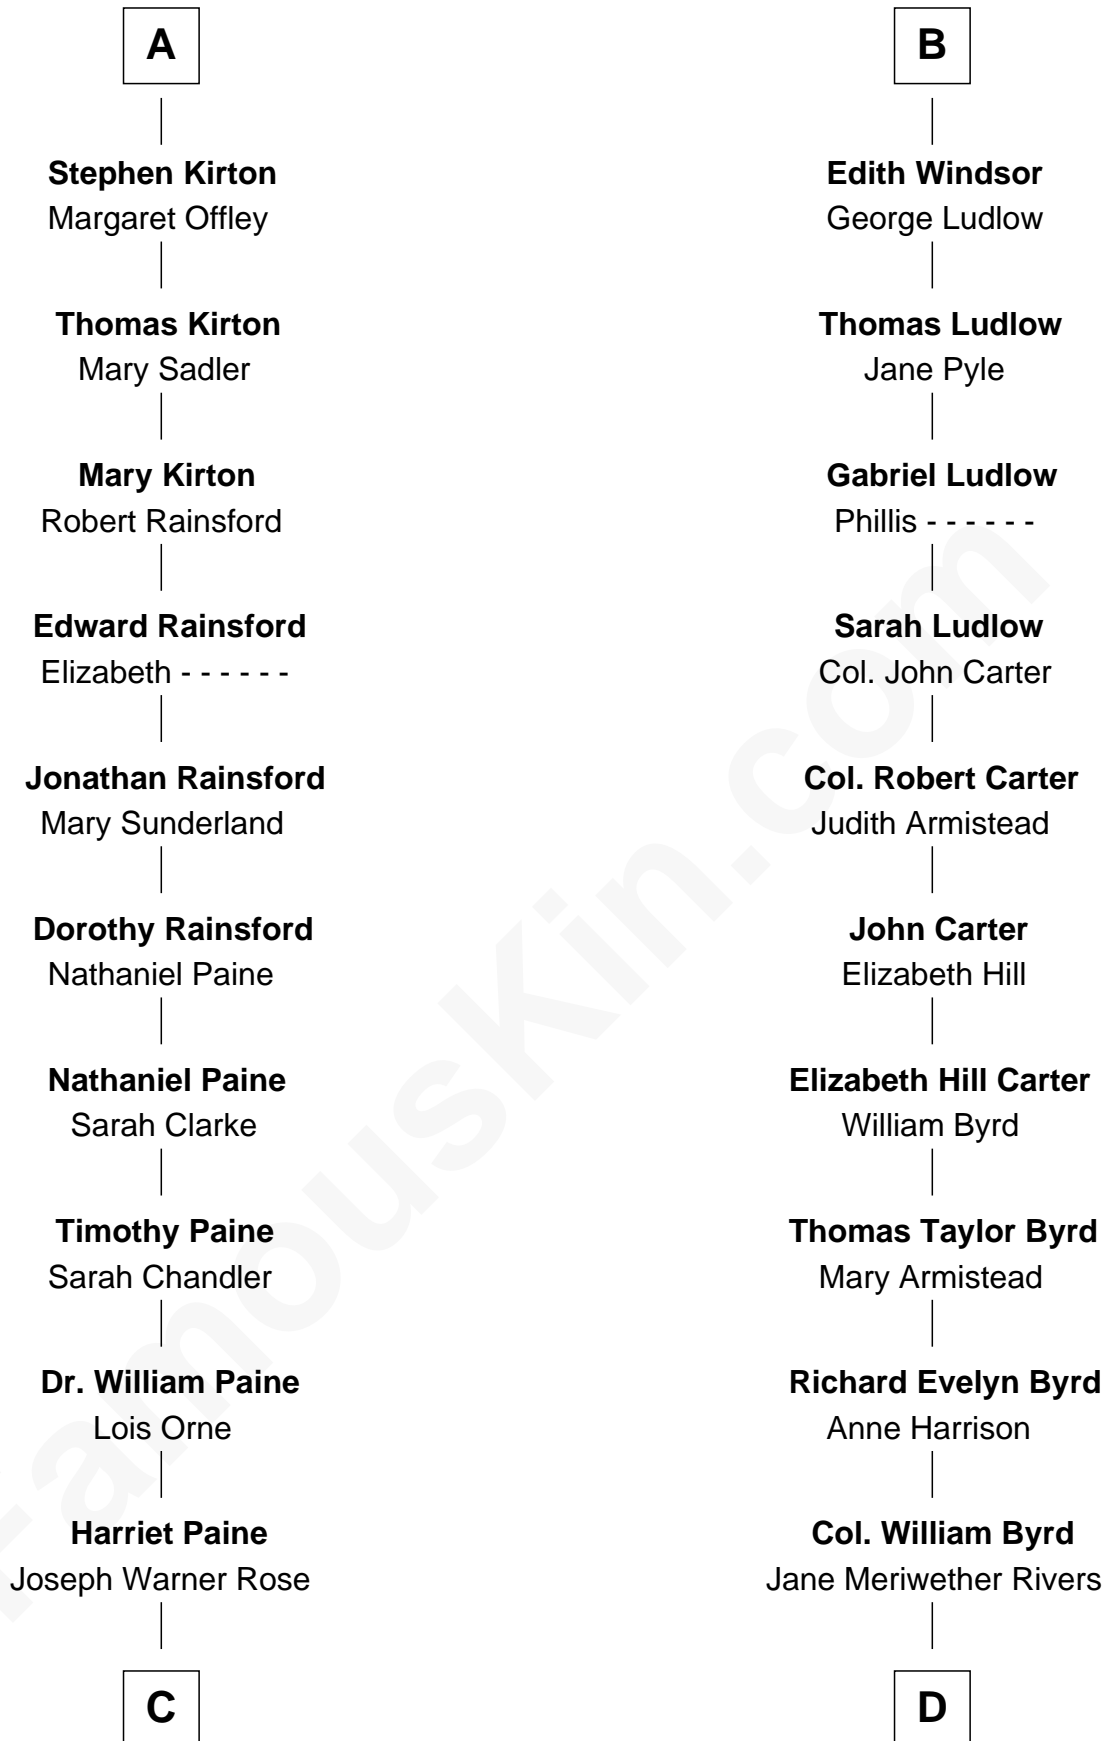

FamousKin.com

Relationship Chart of

Alice (Lee) Roosevelt

First Wife of President Theodore Roosevelt

18th cousin 1 time removed of

Admiral Richard Byrd

Polar Explorer

Sir Hugh de Courtenay
Agnes de St. John

Sir Thomas de Courtenay
Muriel de Moels

Margaret Courtenay
Thomas Peverell

Katherine Peverell
Sir Walter Hungerford

Sir Robert Hungerford
Margaret Botreaux

Eleanor Hungerford
Sir John White

Robert White
Margaret Gainsford

Margaret White
John Kirton

A

Sir Hugh de Courtenay
Margaret de Bohun

Elizabeth de Courtenay
Sir Andrew Luttrell

Sir Hugh Luttrell
Catherine de Beaumont

Elizabeth Luttrell
John Stratton

Elizabeth Stratton
John Andrews

Elizabeth Andrews
Sir Thomas de Windsor

Sir Andrews de Windsor
Elizabeth Blount

B

C

Harriet Paine Rose

John Clarke Lee

George Cabot Lee

Caroline Watts Haskell