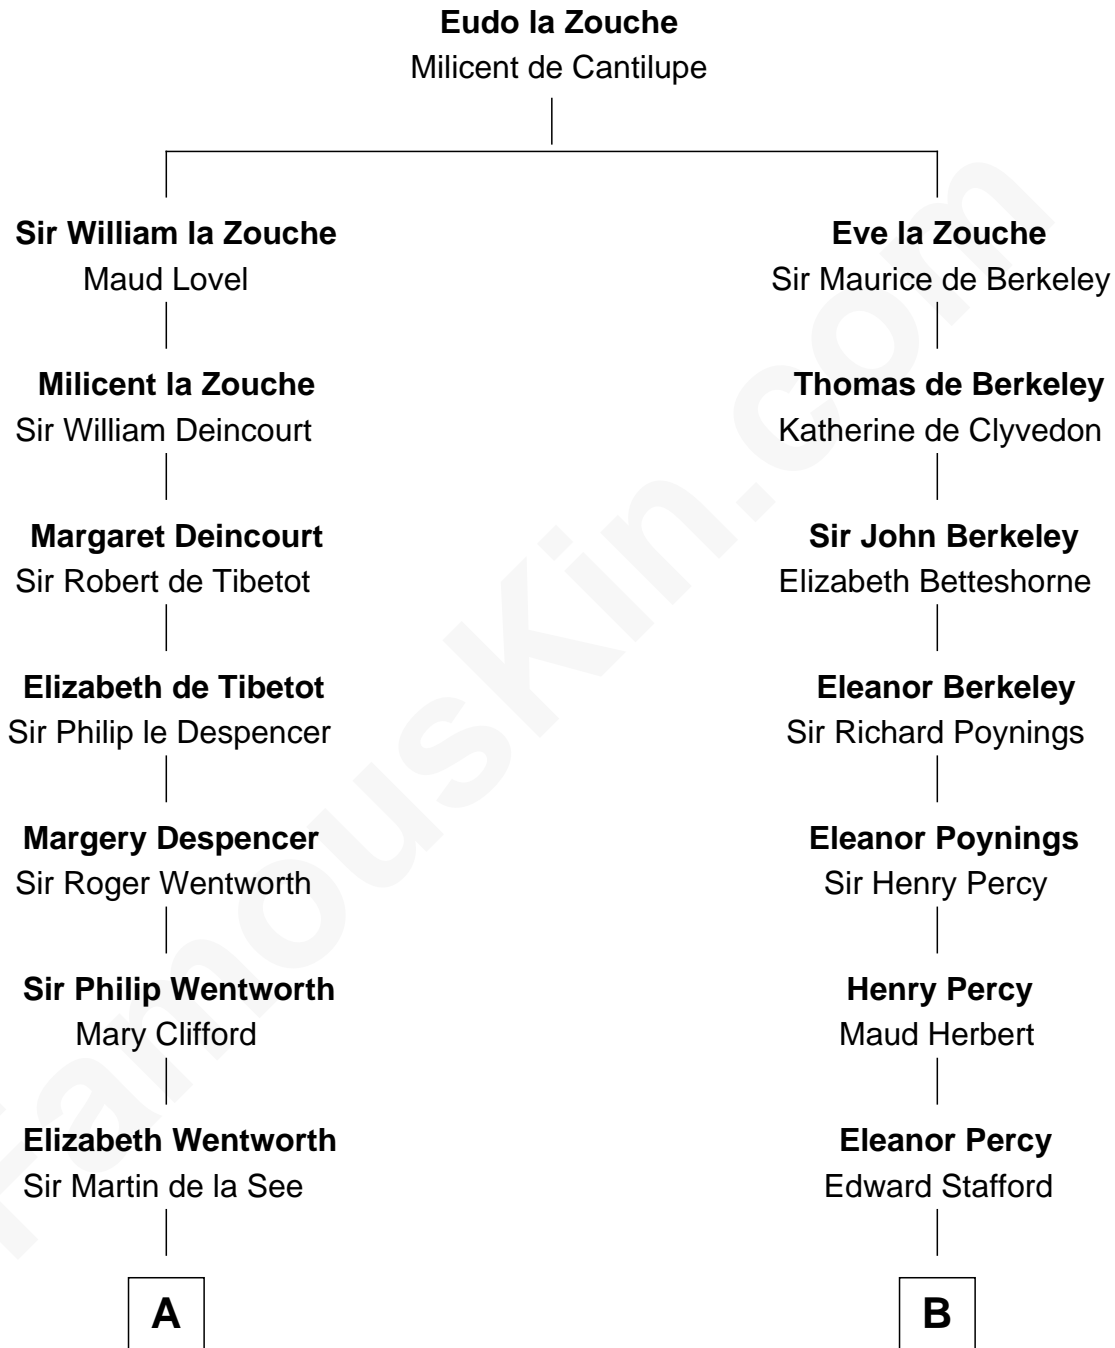

## Relationship Chart of

### Alice (Lee) Roosevelt

*First Wife of President Theodore Roosevelt*

20th cousin 1 time removed of

### Admiral Richard Byrd

*Polar Explorer*

**C**

**Nancy Clarke**  
Francis Cabot

**Mary Ann Cabot**  
Nathaniel Cabot Lee

**John Clarke Lee**  
Harriet Paine Rose

**George Cabot Lee**  
Caroline Watts Haskell