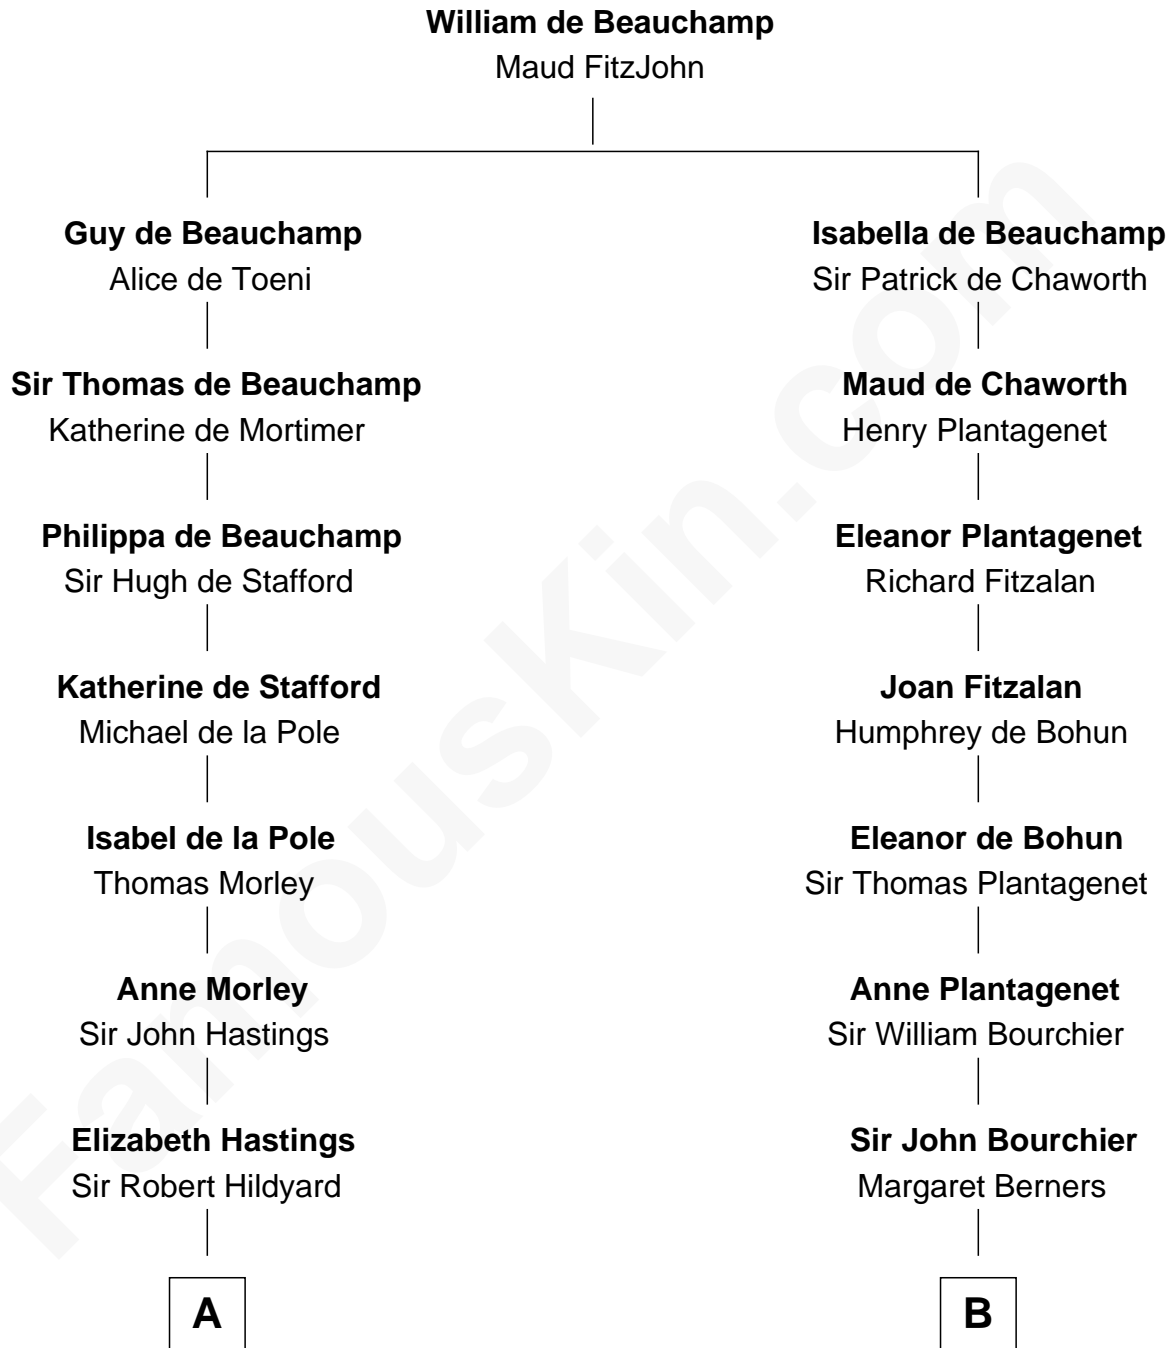

FamousKin.com

Relationship Chart of

Alice (Lee) Roosevelt

First Wife of President Theodore Roosevelt

17th cousin 4 times removed of

Robert Treat Paine

Signer of the Declaration of Independence

C

Nancy Clarke

Francis Cabot

Mary Ann Cabot

Nathaniel Cabot Lee

John Clarke Lee

Harriet Paine Rose

George Cabot Lee

Caroline Watts Haskell

Alice (Lee) Roosevelt

Wife of President Theodore Roosevelt

FamousKin.com