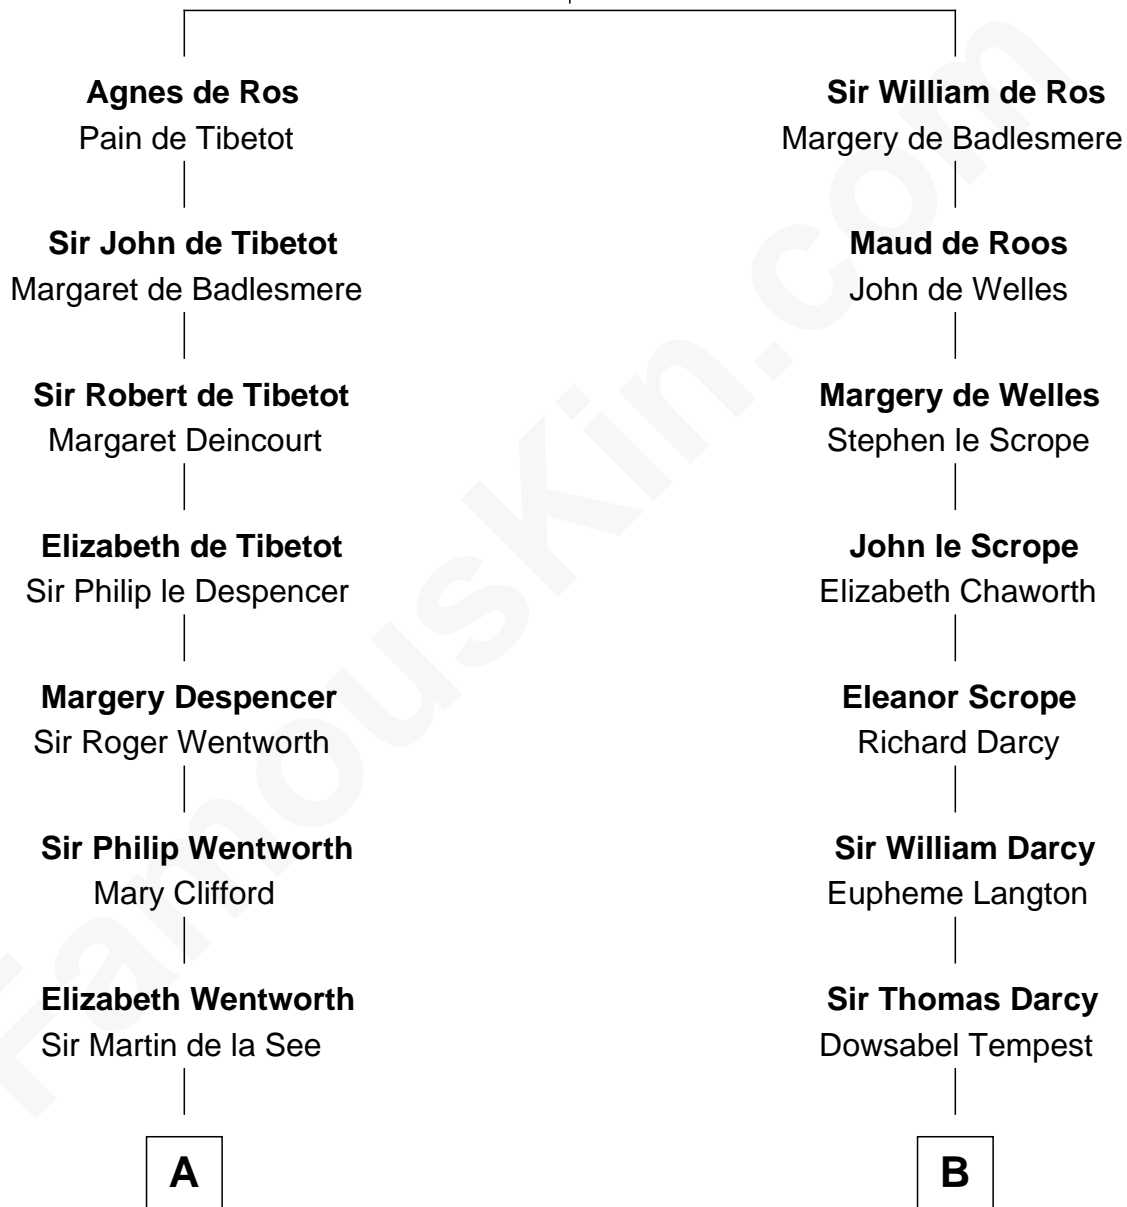

William de Ros
Maude de Vaux