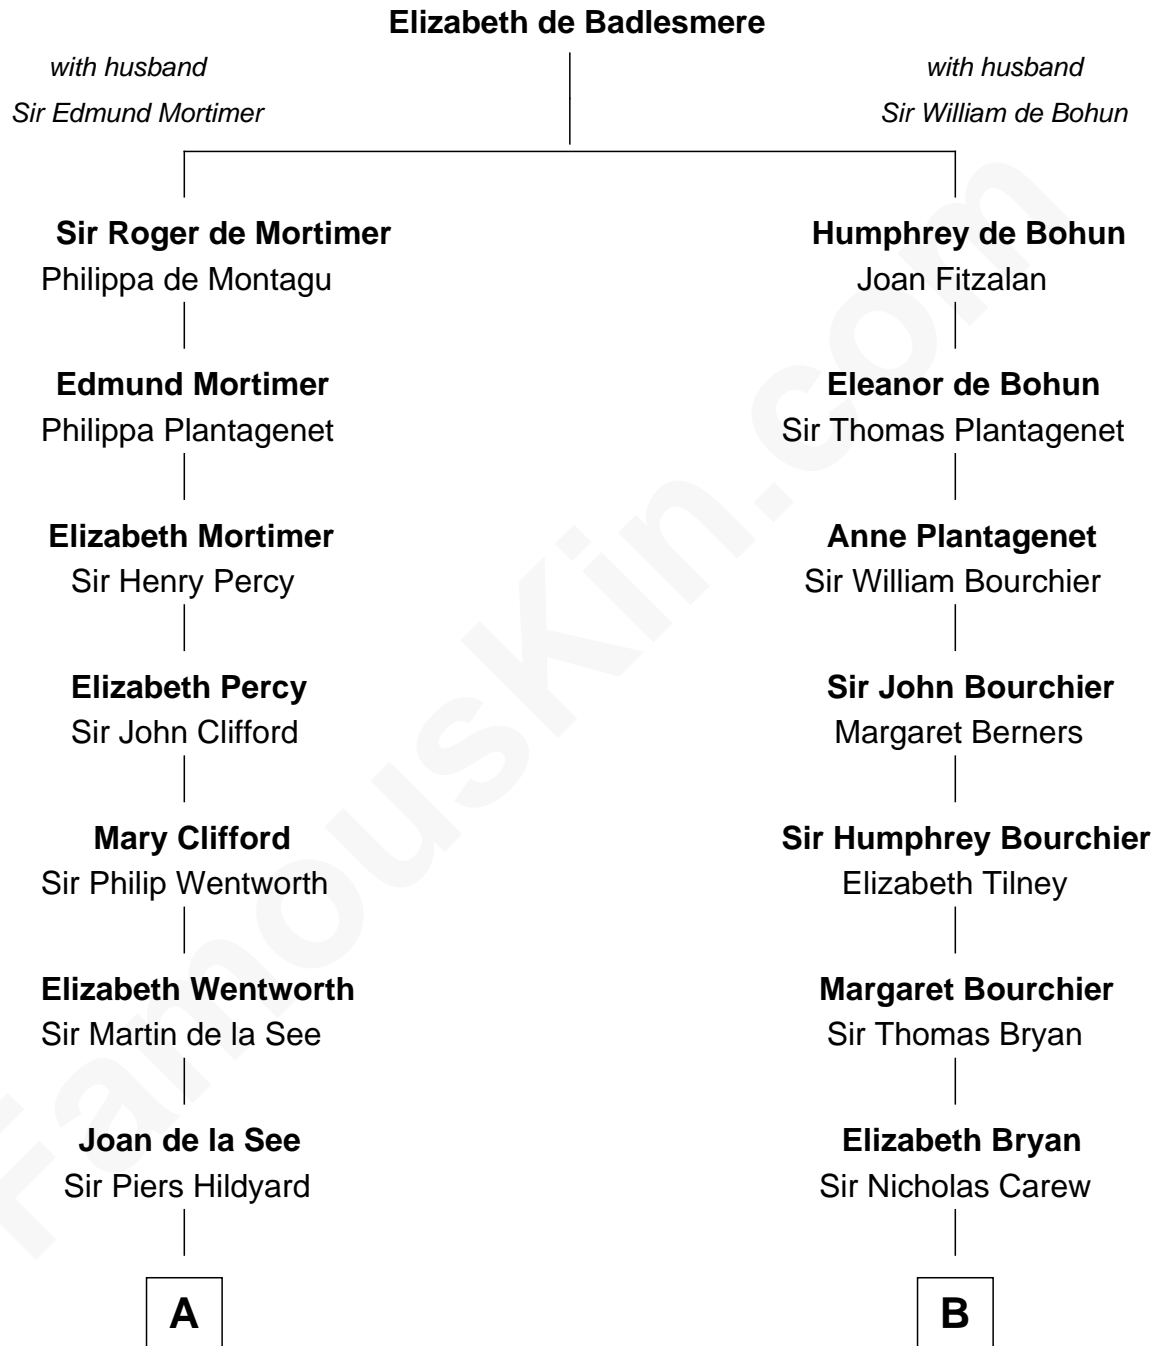

FamousKin.com

Relationship Chart of

Alice (Lee) Roosevelt

First Wife of President Theodore Roosevelt

14th cousin 6 times removed of

Robert Treat Paine

Signer of the Declaration of Independence

C

—
Mary Ann Cabot
Nathaniel Cabot Lee

—
John Clarke Lee
Harriet Paine Rose

—
George Cabot Lee
Caroline Watts Haskell

—
Alice (Lee) Roosevelt
Wife of President Theodore Roosevelt

FamousKin.com