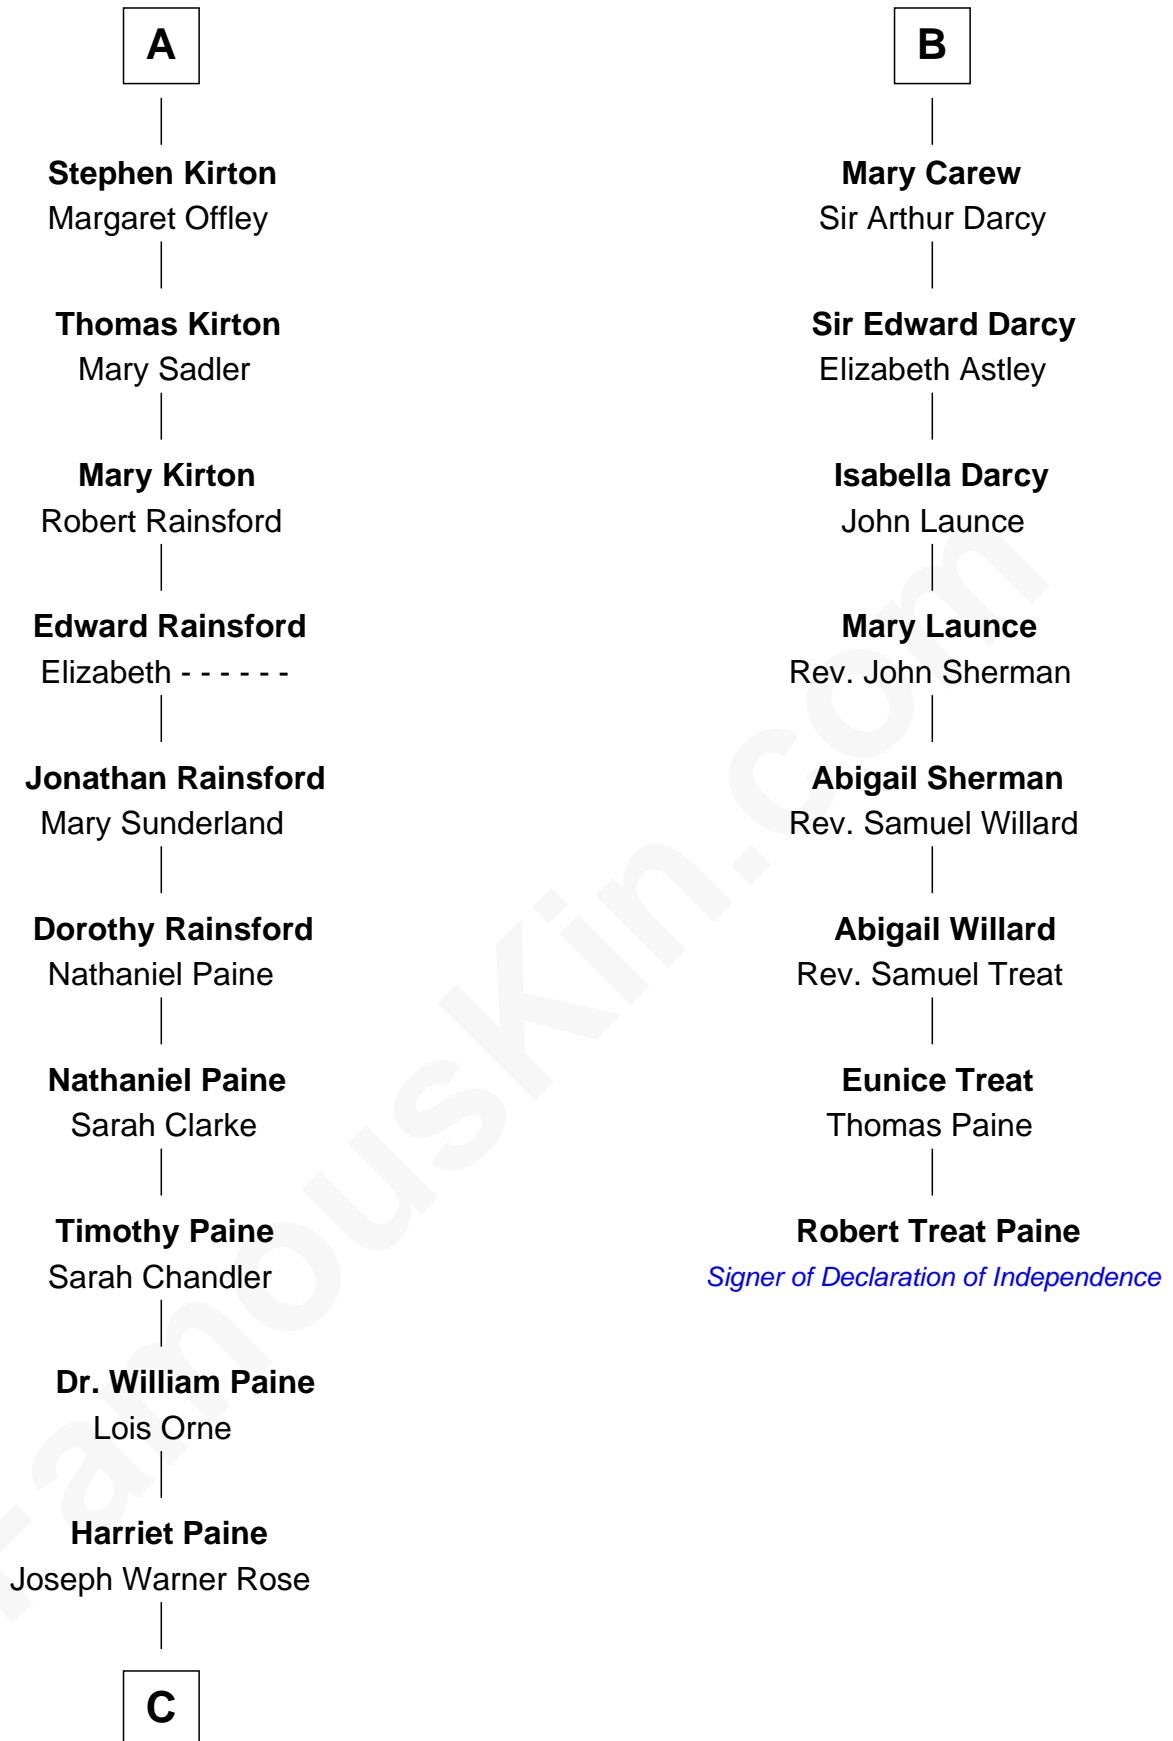

FamousKin.com

Relationship Chart of

Alice (Lee) Roosevelt

First Wife of President Theodore Roosevelt

14th cousin 5 times removed of

Robert Treat Paine

Signer of the Declaration of Independence

C

—
Harriet Paine Rose

John Clarke Lee

—
George Cabot Lee
Caroline Watts Haskell

—
Alice (Lee) Roosevelt

Wife of President Theodore Roosevelt

FamousKin.com