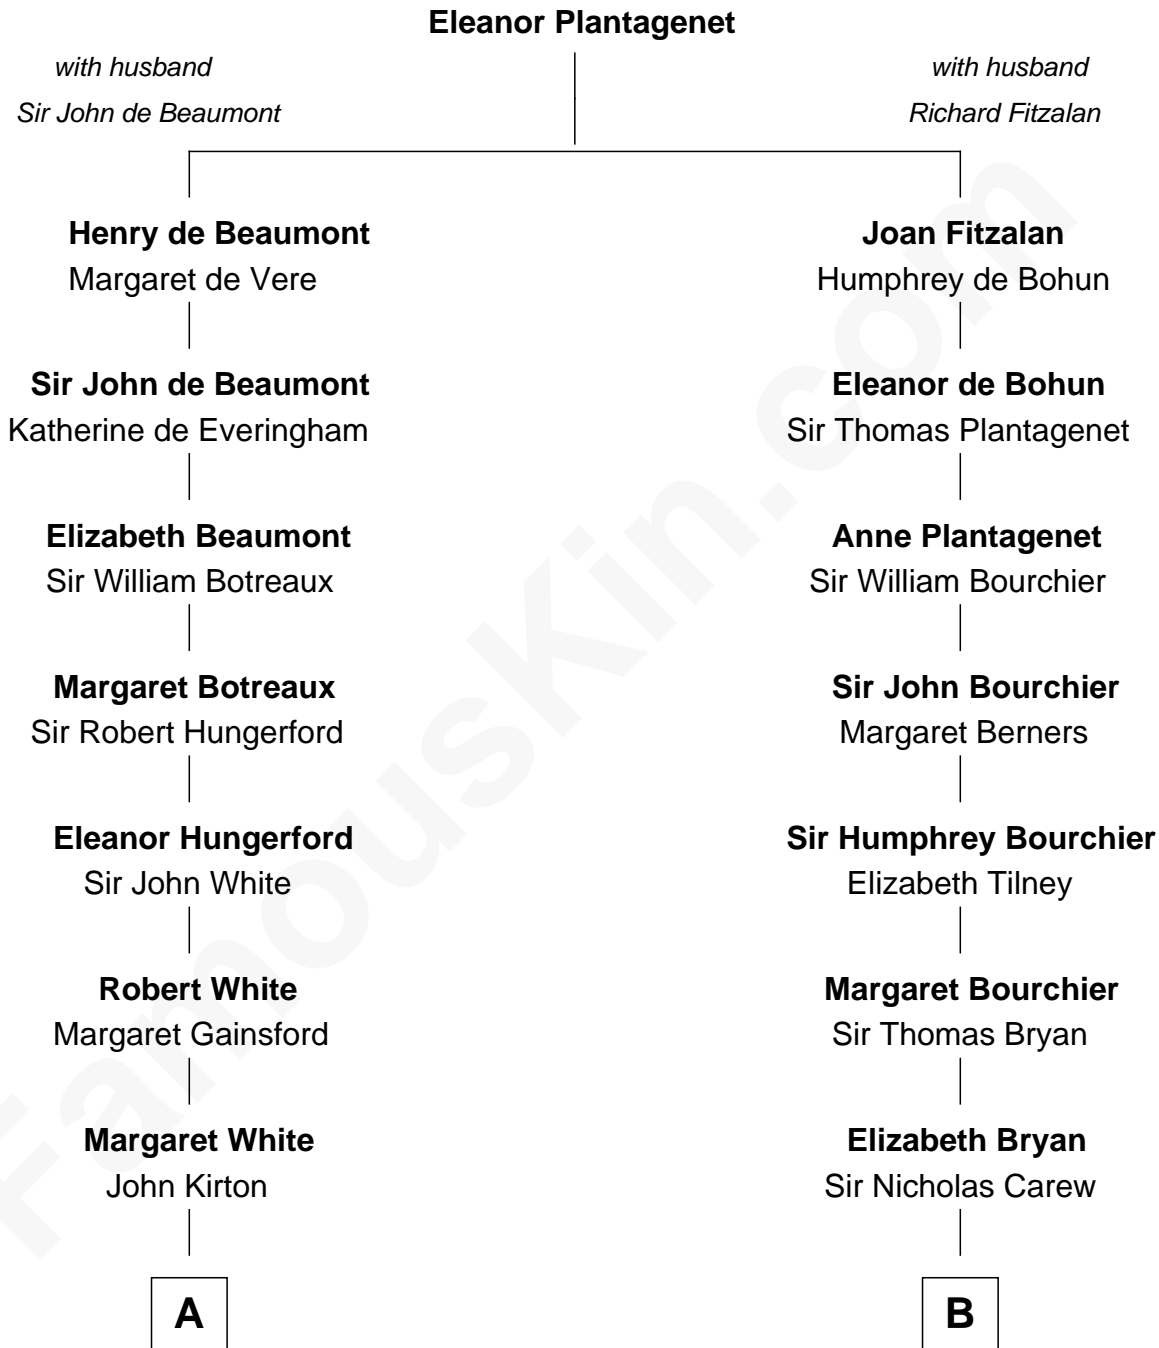

FamousKin.com

Relationship Chart of

Alice (Lee) Roosevelt

First Wife of President Theodore Roosevelt

14th cousin 5 times removed of

Robert Treat Paine

Signer of the Declaration of Independence

C

—
Harriet Paine Rose

John Clarke Lee

—
George Cabot Lee
Caroline Watts Haskell

—
Alice (Lee) Roosevelt

Wife of President Theodore Roosevelt

FamousKin.com