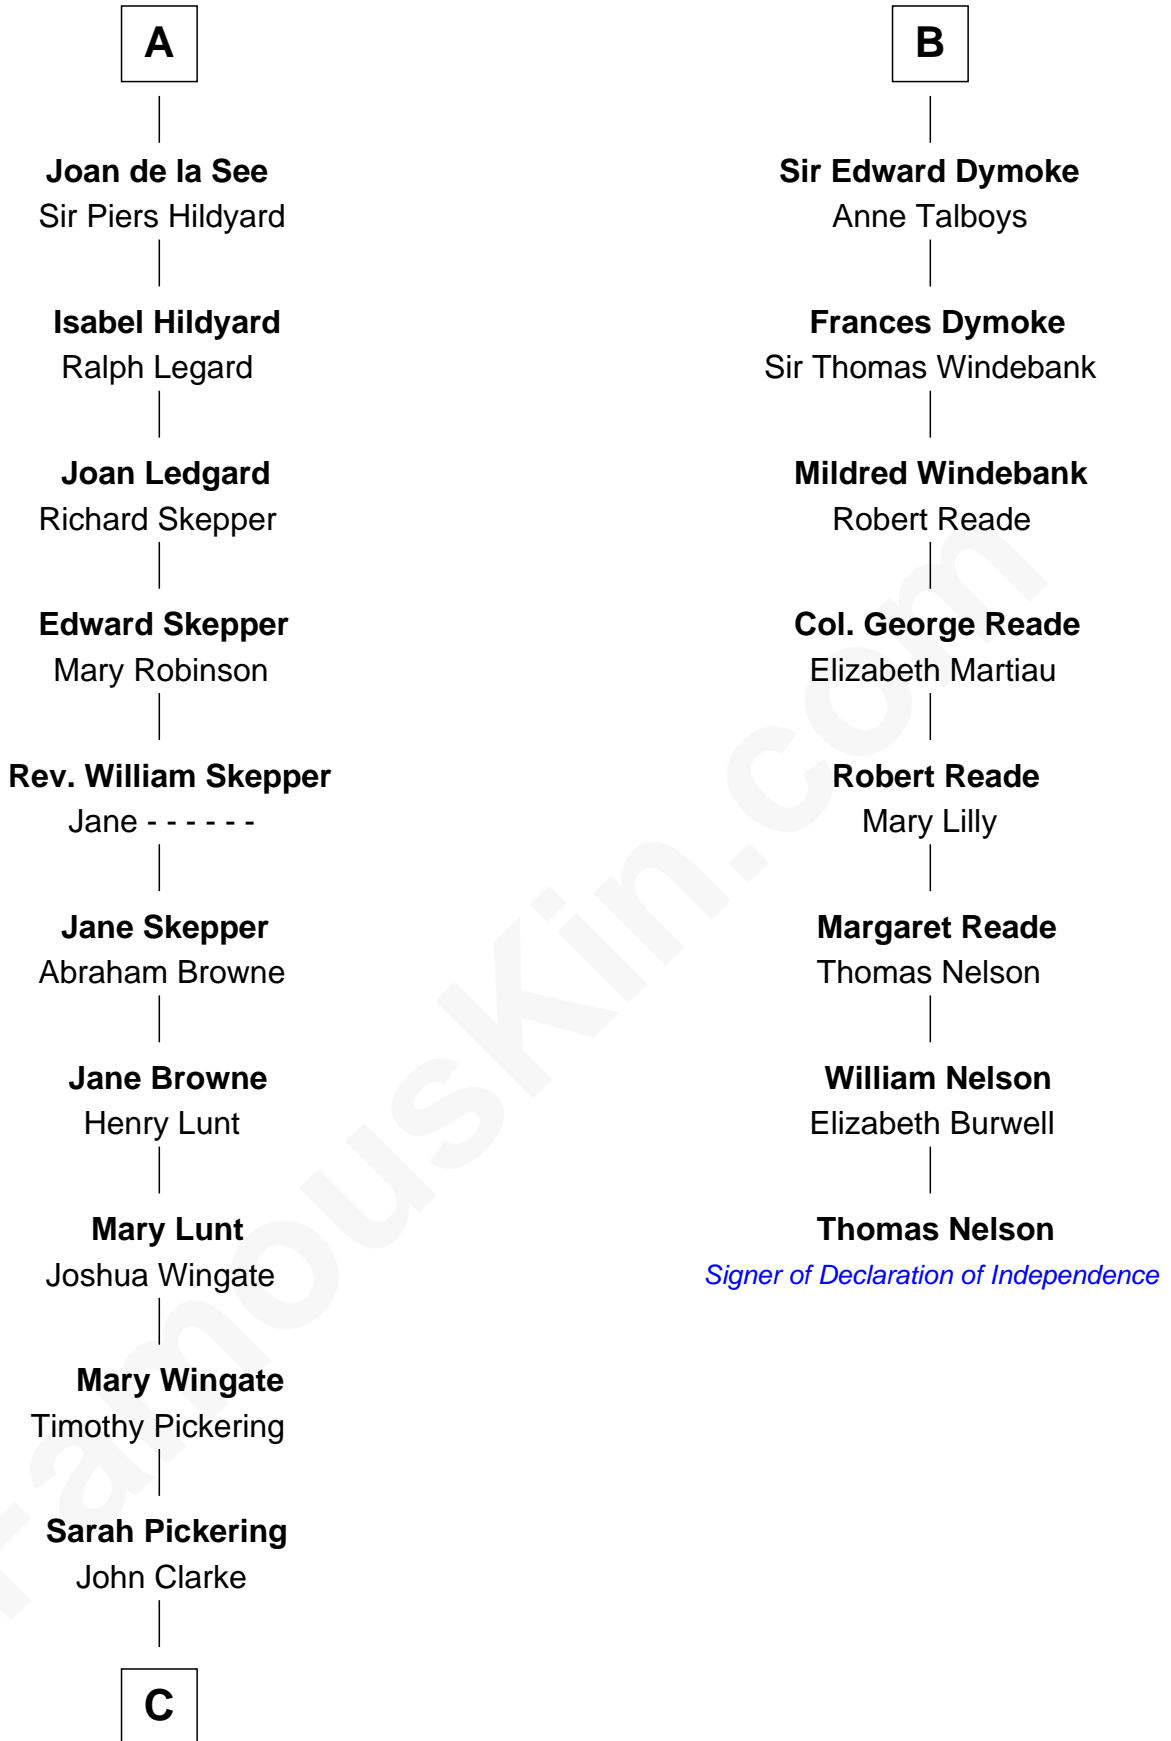

FamousKin.com

Relationship Chart of

Alice (Lee) Roosevelt

First Wife of President Theodore Roosevelt

14th cousin 7 times removed of

Thomas Nelson

Signer of the Declaration of Independence

William de Ros
Maude de Vaux

Caroline Watts Haskell

—
Alice (Lee) Roosevelt

Wife of President Theodore Roosevelt

FamousKin.com