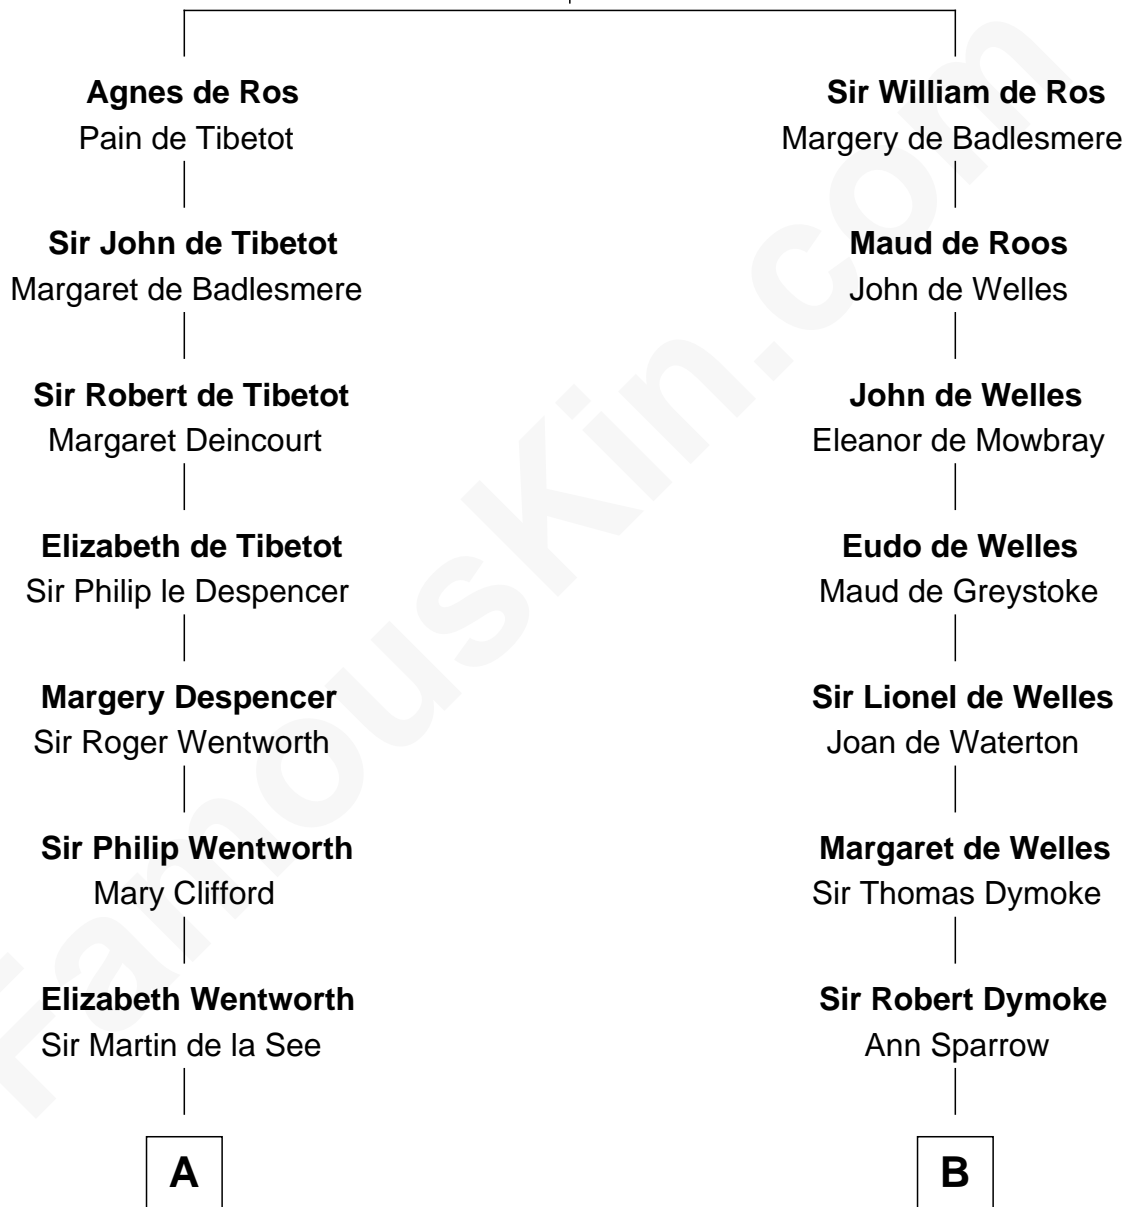

FamousKin.com

Relationship Chart of

Alice (Lee) Roosevelt

First Wife of President Theodore Roosevelt

14th cousin 7 times removed of

Thomas Nelson

Signer of the Declaration of Independence

William de Ros
Maude de Vaux

Caroline Watts Haskell

—
Alice (Lee) Roosevelt

Wife of President Theodore Roosevelt

FamousKin.com