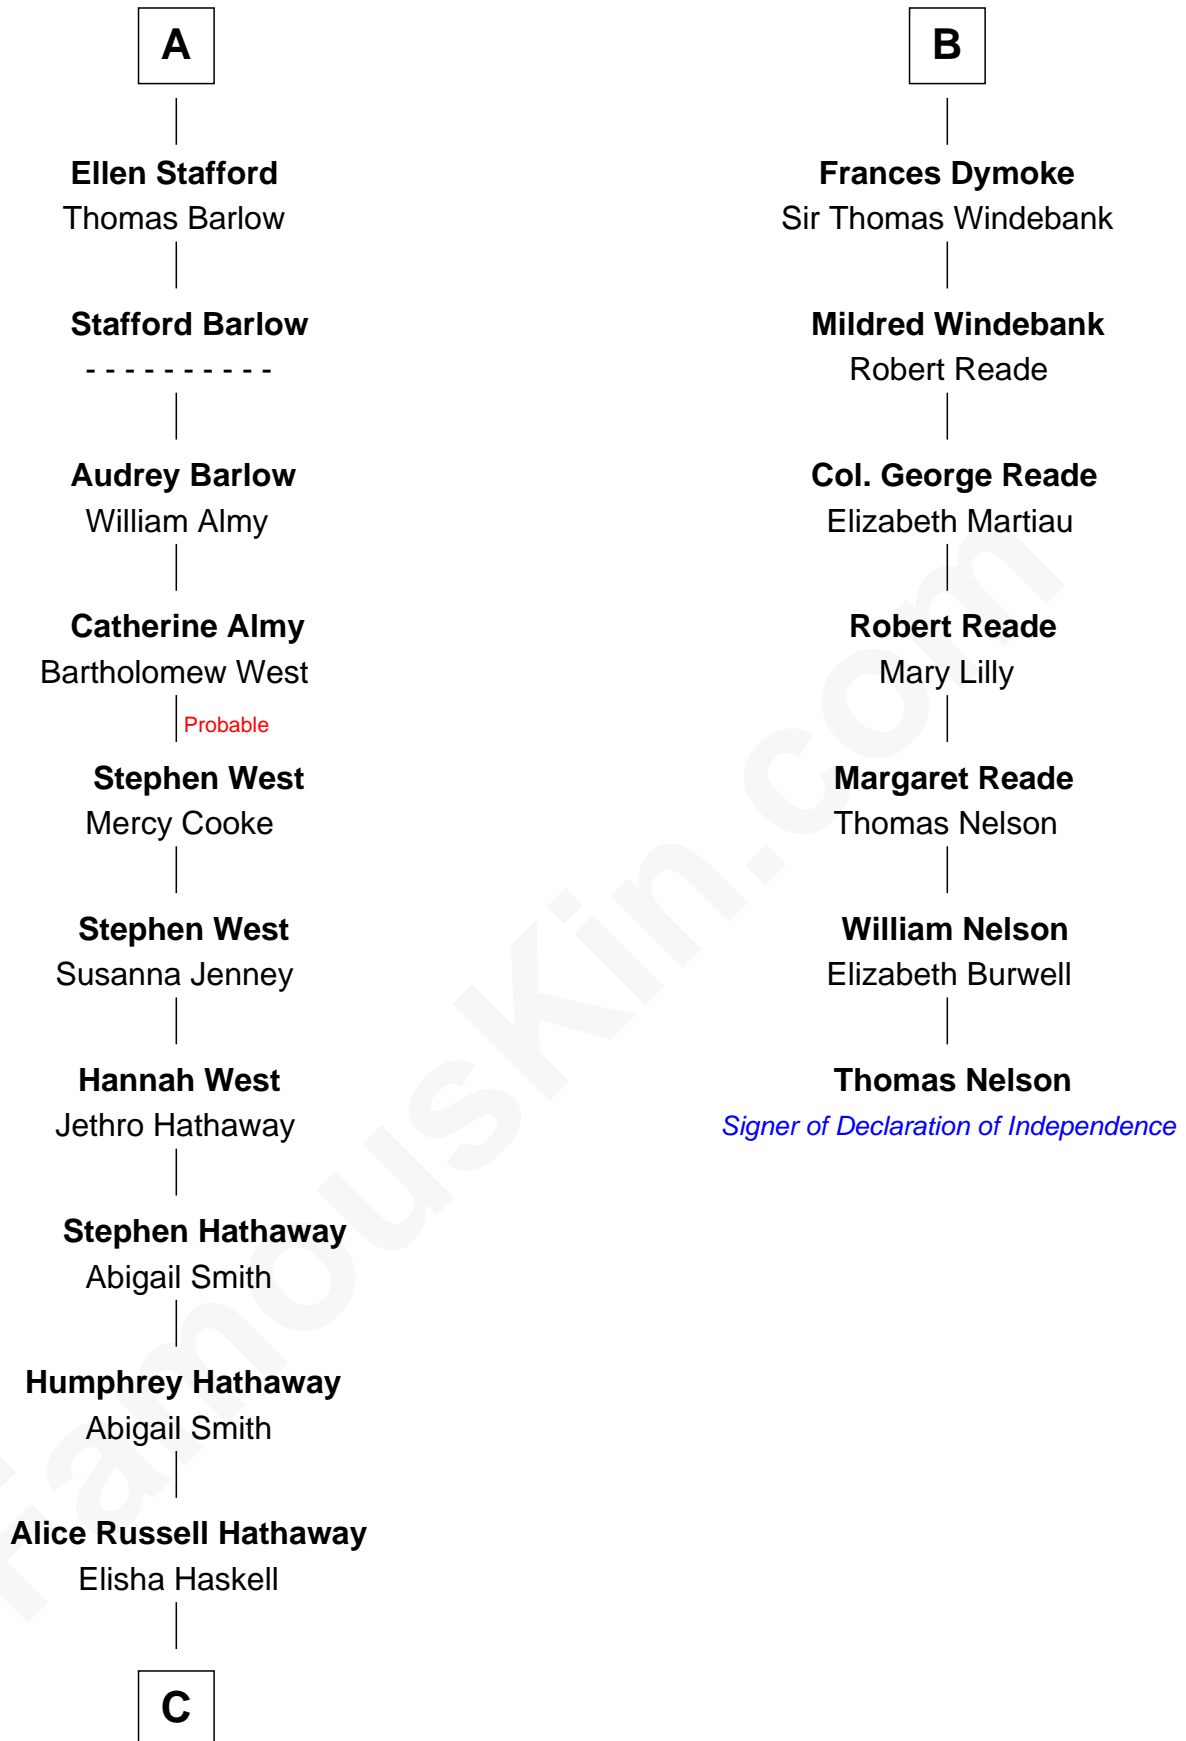

FamousKin.com

Relationship Chart of

Alice (Lee) Roosevelt

First Wife of President Theodore Roosevelt

13th cousin 5 times removed of

Thomas Nelson

Signer of the Declaration of Independence

C

Caroline Watts Haskell

George Cabot Lee

Alice (Lee) Roosevelt

Wife of President Theodore Roosevelt

FamousKin.com