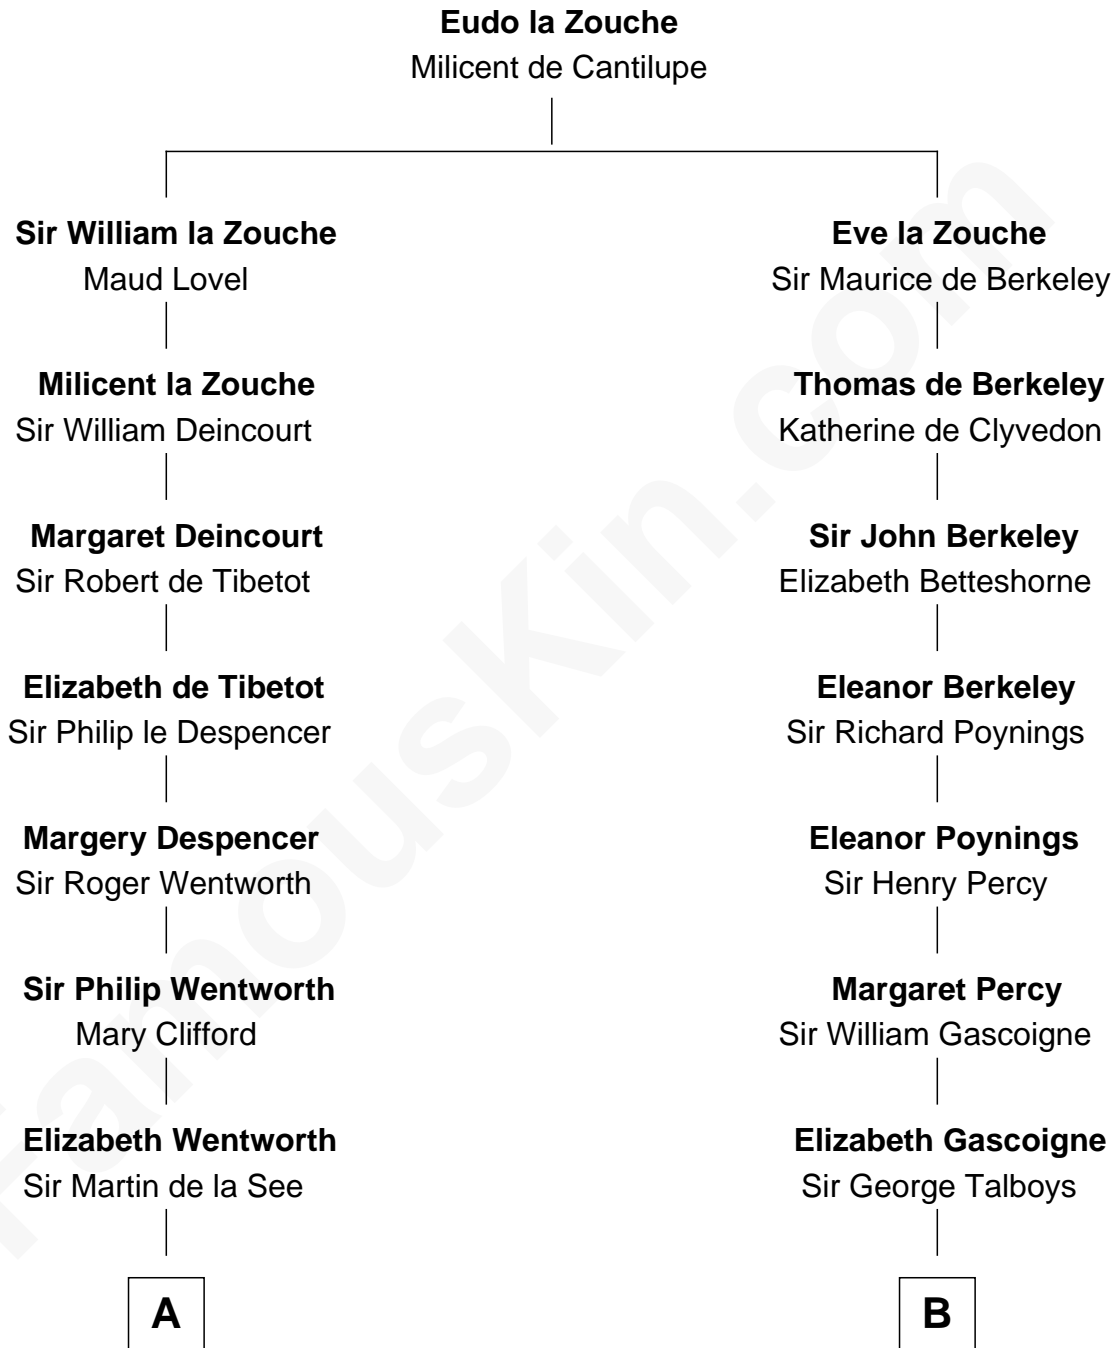

FamousKin.com

Relationship Chart of

Alice (Lee) Roosevelt

First Wife of President Theodore Roosevelt

14th cousin 7 times removed of

Thomas Nelson

Signer of the Declaration of Independence

C

—
Nancy Clarke

Francis Cabot

—
Mary Ann Cabot

Nathaniel Cabot Lee

—
John Clarke Lee

Harriet Paine Rose

—
George Cabot Lee

Caroline Watts Haskell

—
Alice (Lee) Roosevelt

Wife of President Theodore Roosevelt

FamousKin.com