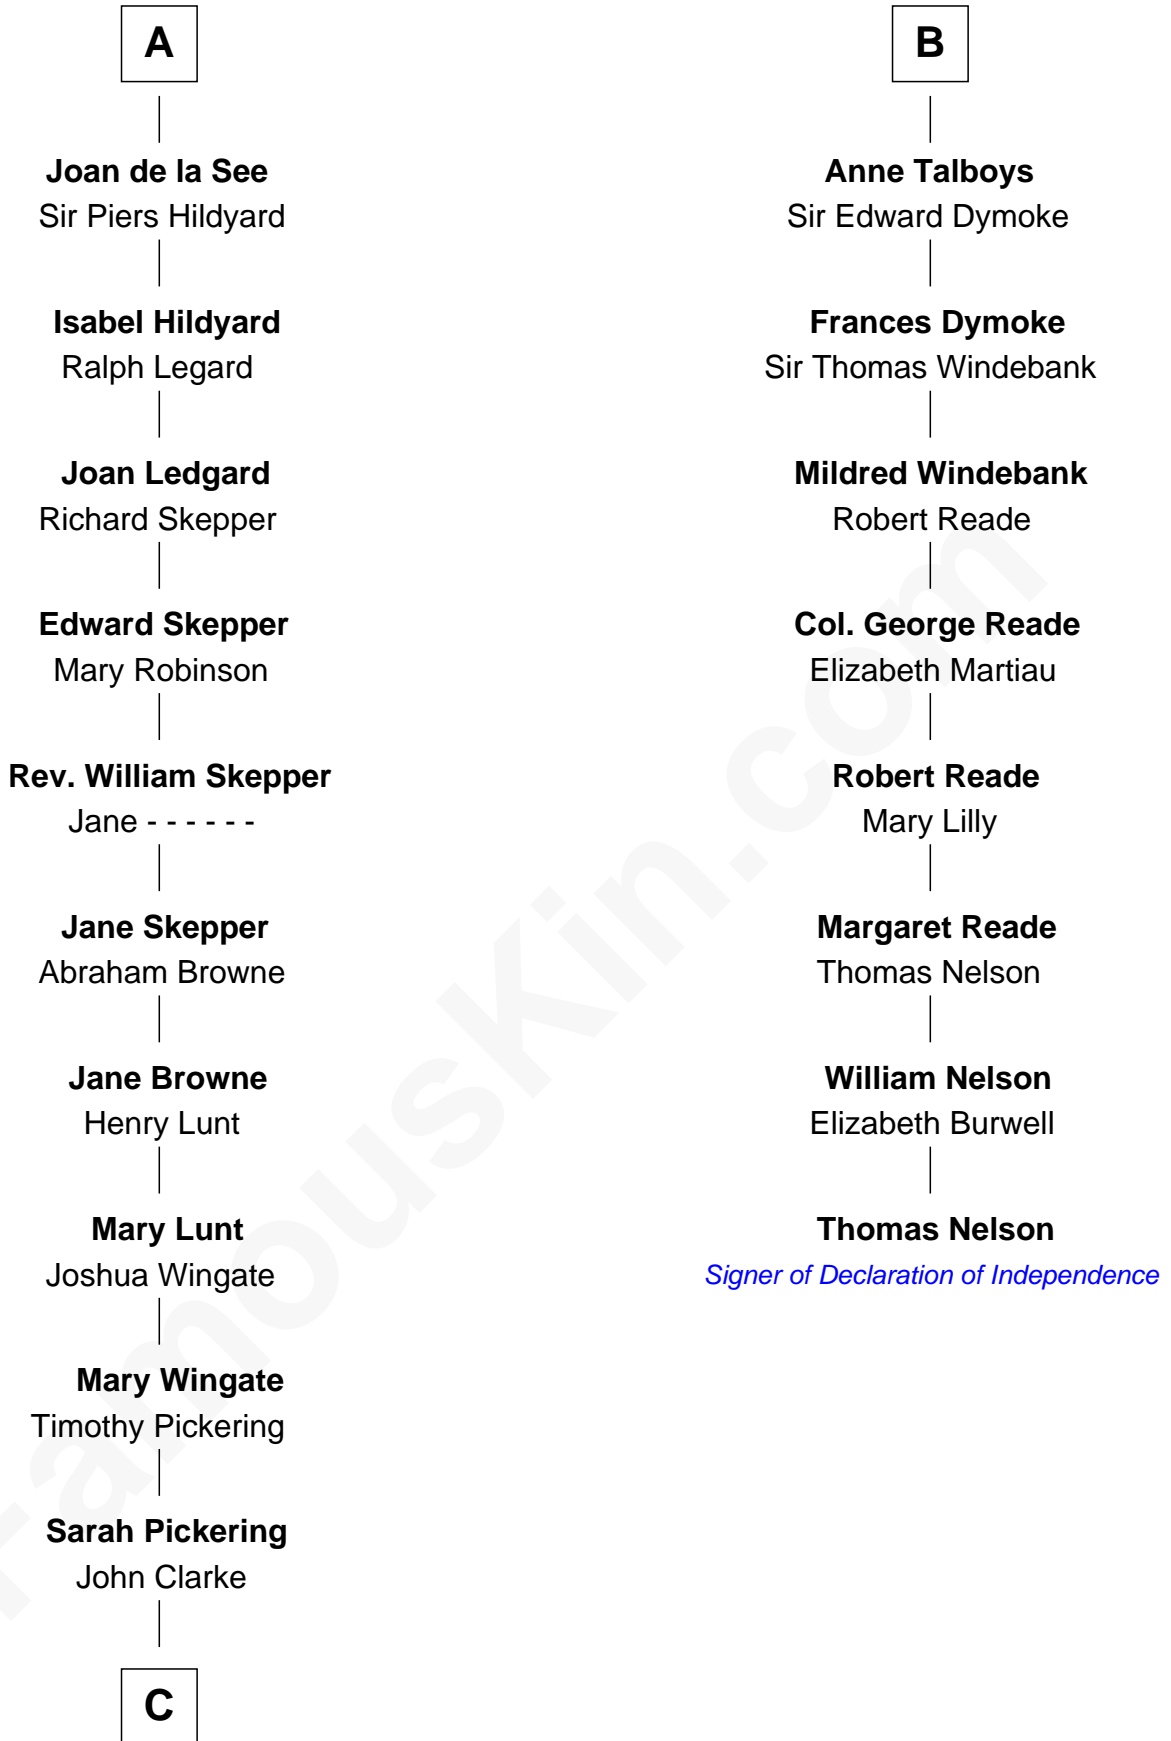

FamousKin.com

Relationship Chart of

Alice (Lee) Roosevelt

First Wife of President Theodore Roosevelt

14th cousin 7 times removed of

Thomas Nelson

Signer of the Declaration of Independence

C

—
Alice (Lee) Roosevelt

Wife of President Theodore Roosevelt

FamousKin.com