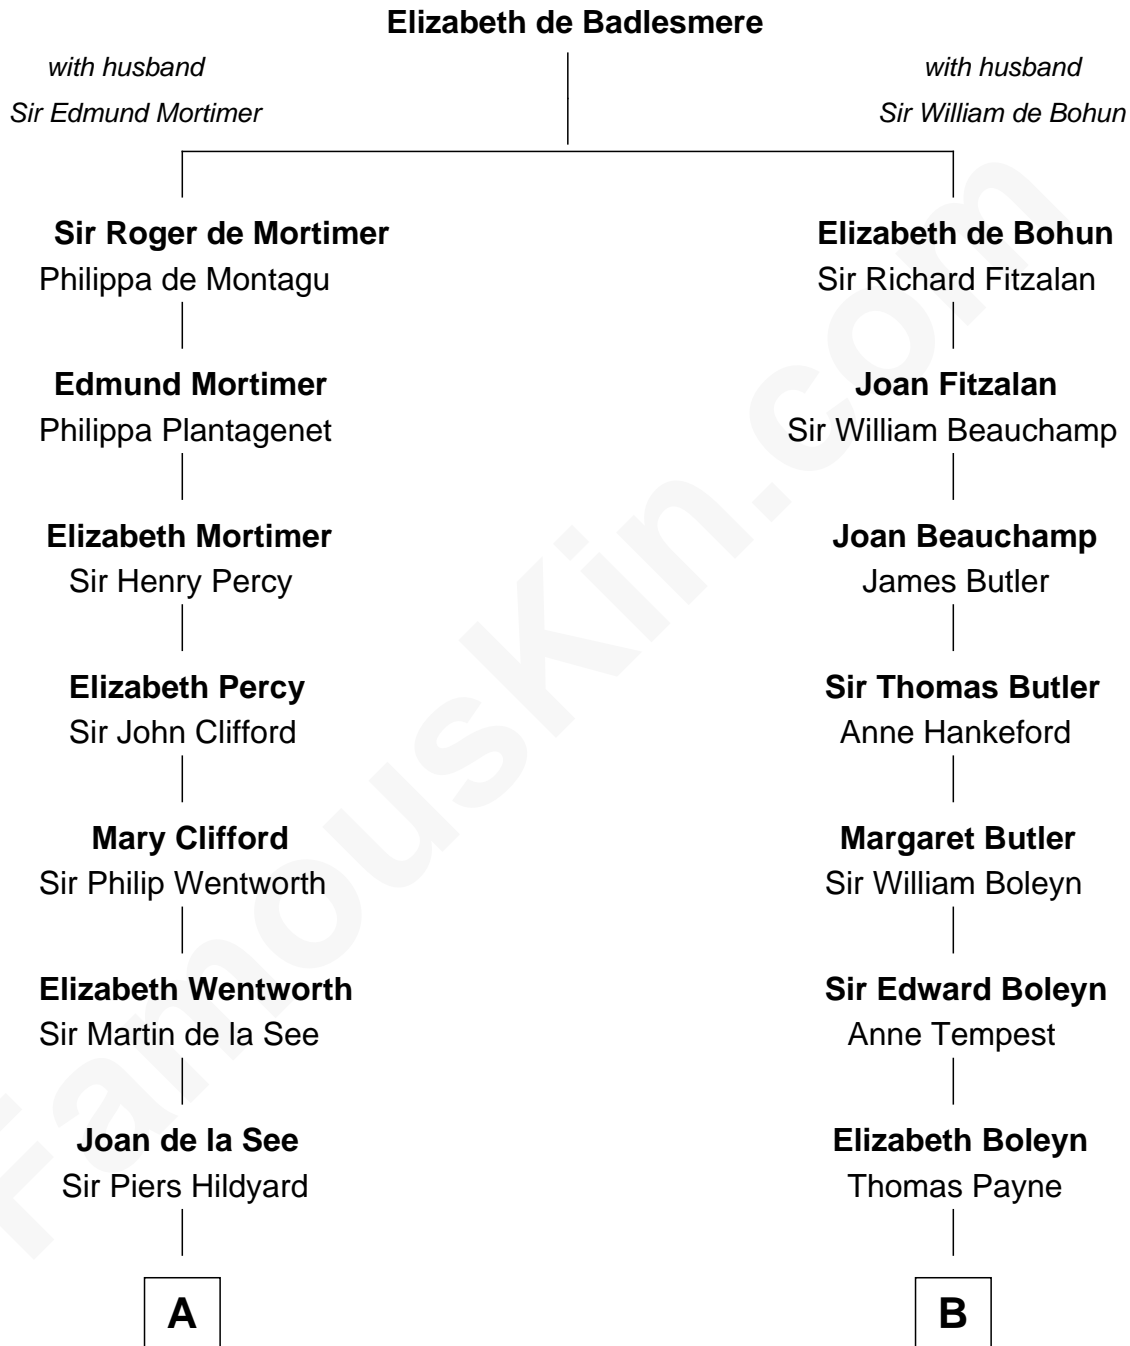

FamousKin.com

Relationship Chart of

Alice (Lee) Roosevelt

First Wife of President Theodore Roosevelt

14th cousin 6 times removed of

William Floyd

Signer of the Declaration of Independence

C

—
Mary Ann Cabot
Nathaniel Cabot Lee

—
John Clarke Lee
Harriet Paine Rose

—
George Cabot Lee
Caroline Watts Haskell

—
Alice (Lee) Roosevelt
Wife of President Theodore Roosevelt

FamousKin.com