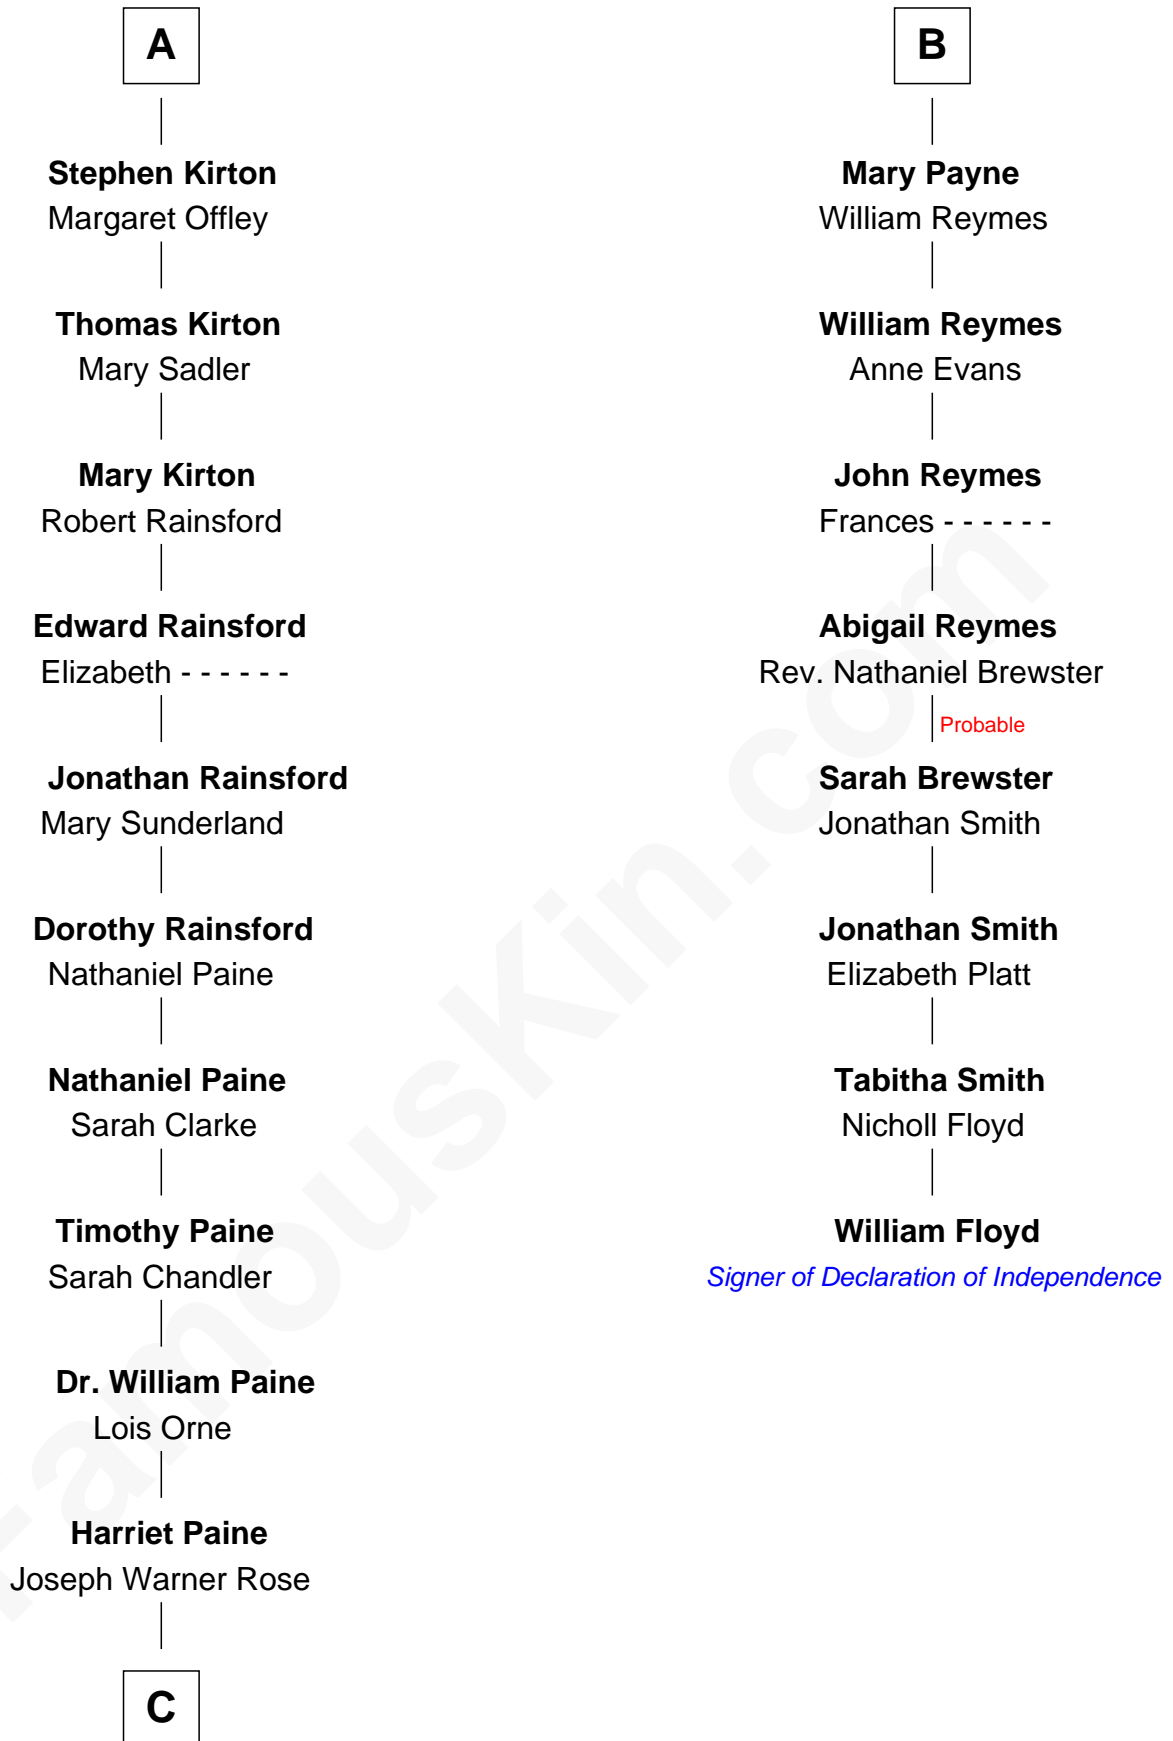

FamousKin.com

Relationship Chart of

Alice (Lee) Roosevelt

First Wife of President Theodore Roosevelt

14th cousin 5 times removed of

William Floyd

Signer of the Declaration of Independence

C

—
Harriet Paine Rose

John Clarke Lee

—
George Cabot Lee

Caroline Watts Haskell

—
Alice (Lee) Roosevelt

Wife of President Theodore Roosevelt

FamousKin.com