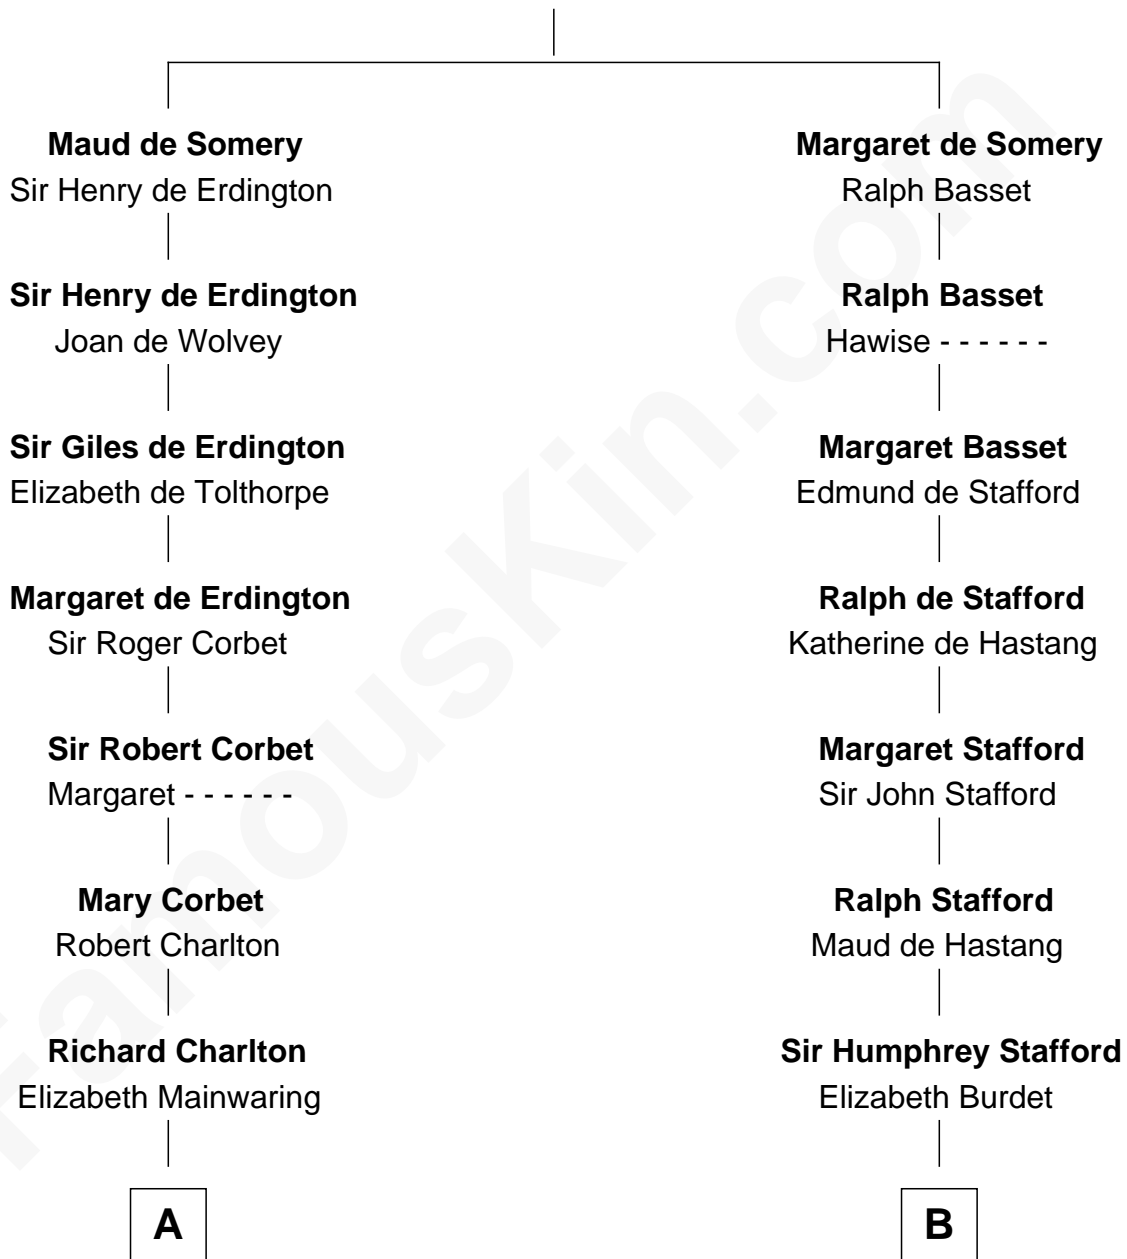

Robert Townsend

Member of the Culper Spy Ring during the American Revolution

Sir Roger de Somery

Nichole d'Aubenev