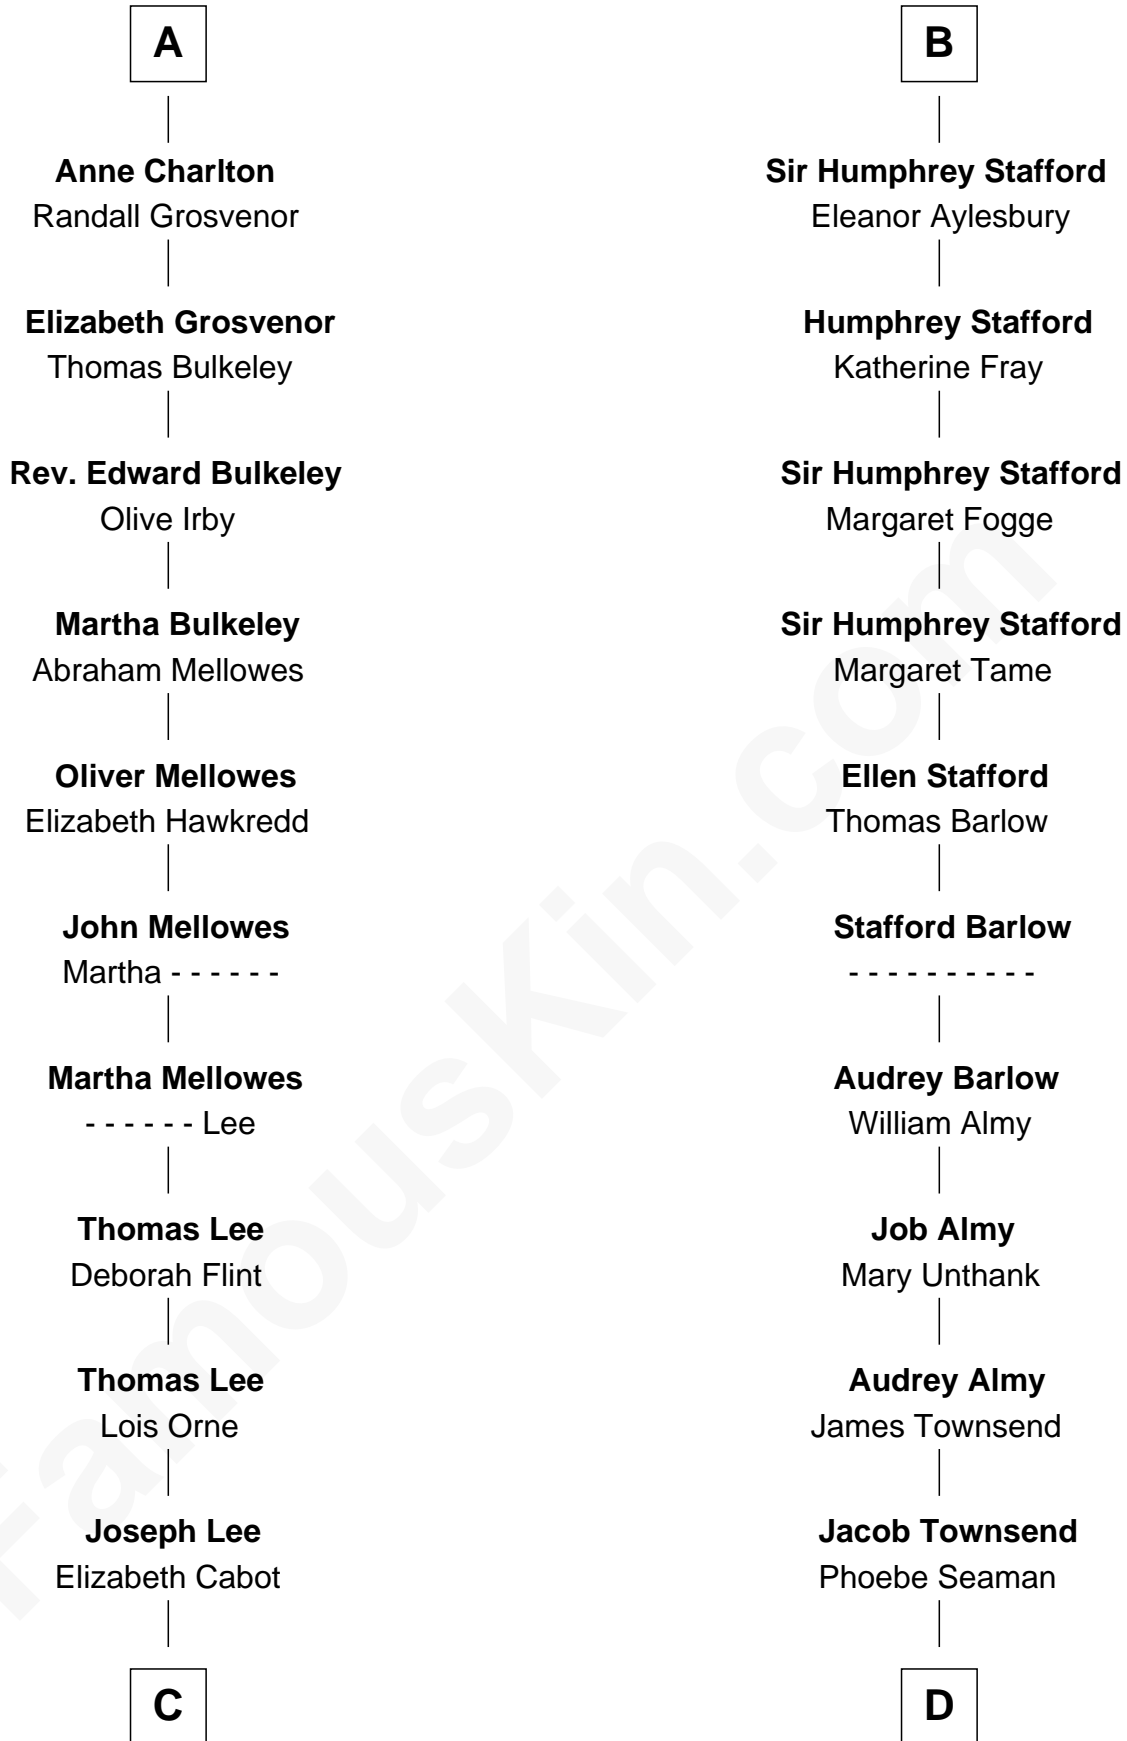

## Relationship Chart of

### Alice (Lee) Roosevelt

*First Wife of President Theodore Roosevelt*

**18th cousin 2 times removed of**

**Robert Townsend**

*Member of the Culper Spy Ring during the American Revolution*

**Sir Roger de Somery**

Nichole d'Aubenev

**C**

**Nathaniel Cabot Lee**

Mary Ann Cabot

**John Clarke Lee**

Harriet Paine Rose

**George Cabot Lee**

Caroline Watts Haskell

**Alice (Lee) Roosevelt**

*Wife of President Theodore Roosevelt*

**D**

**Samuel Townsend**

Sarah Stoddard

**Robert Townsend**

*Spy known as "Culper Jr."*

FamousKin.com